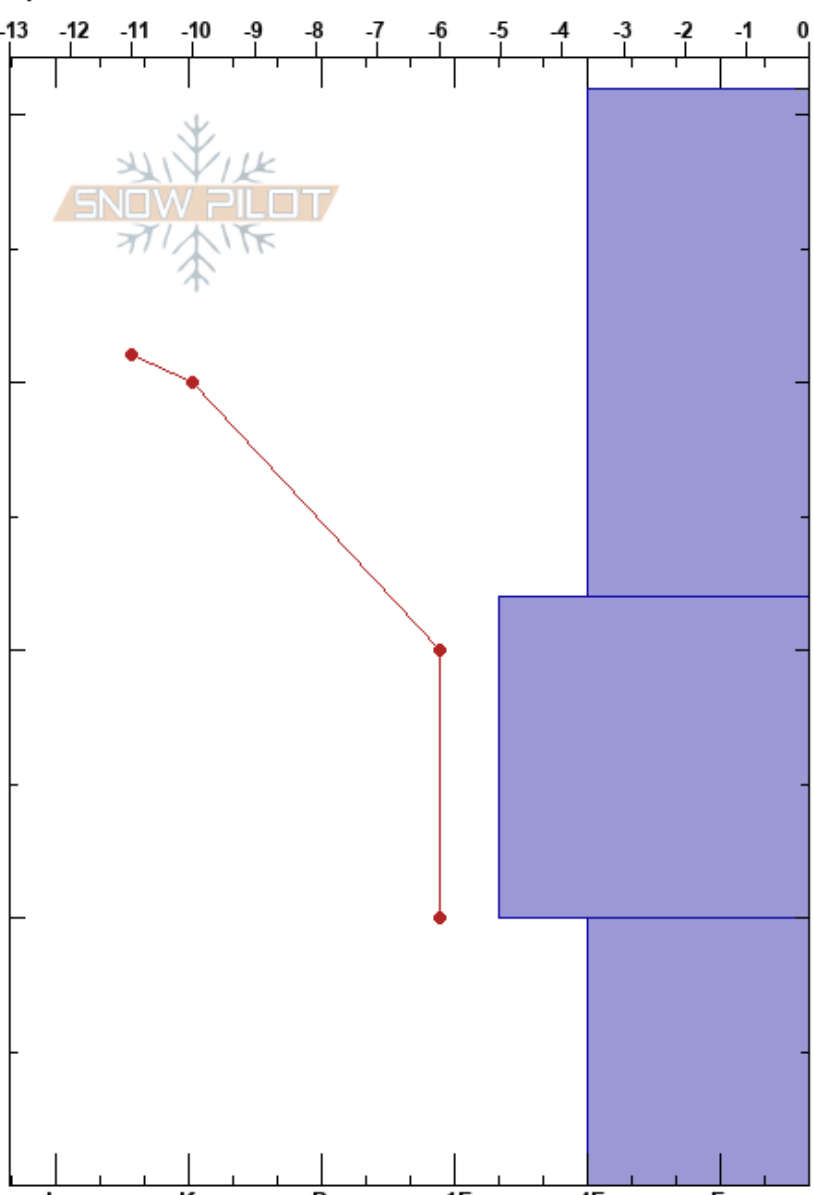

Wheeler Flats Full  
 Sunshine Village  
 AB  
 Elevation: 2121 m  
 Aspect:

Emma Schroder  
 29/11/2023 - 10:00  
 Co-ord: 51.08482N, -115.77747W  
 Slope Angle: 5°  
 Wind Loading: no

Stability: **HS:41**  
 Air Temperature: -10°C **PF:40** 10-0cm: Problematic layer  
 Sky Cover: CLR  
 Precipitation: NO  
 Wind: Calm

**Specifics:** Pit dug in a Ski Area; Pit is representative of backcountry

Form	Crystal Size	Moisture	$\rho$ kg/m <sup>3</sup>	Stability tests & Layer comments
∇	2			
□	1-2	D		
□	2	D		
∧	2-4	D		← CT27, SC @10cm ← CT14, SC @10cm