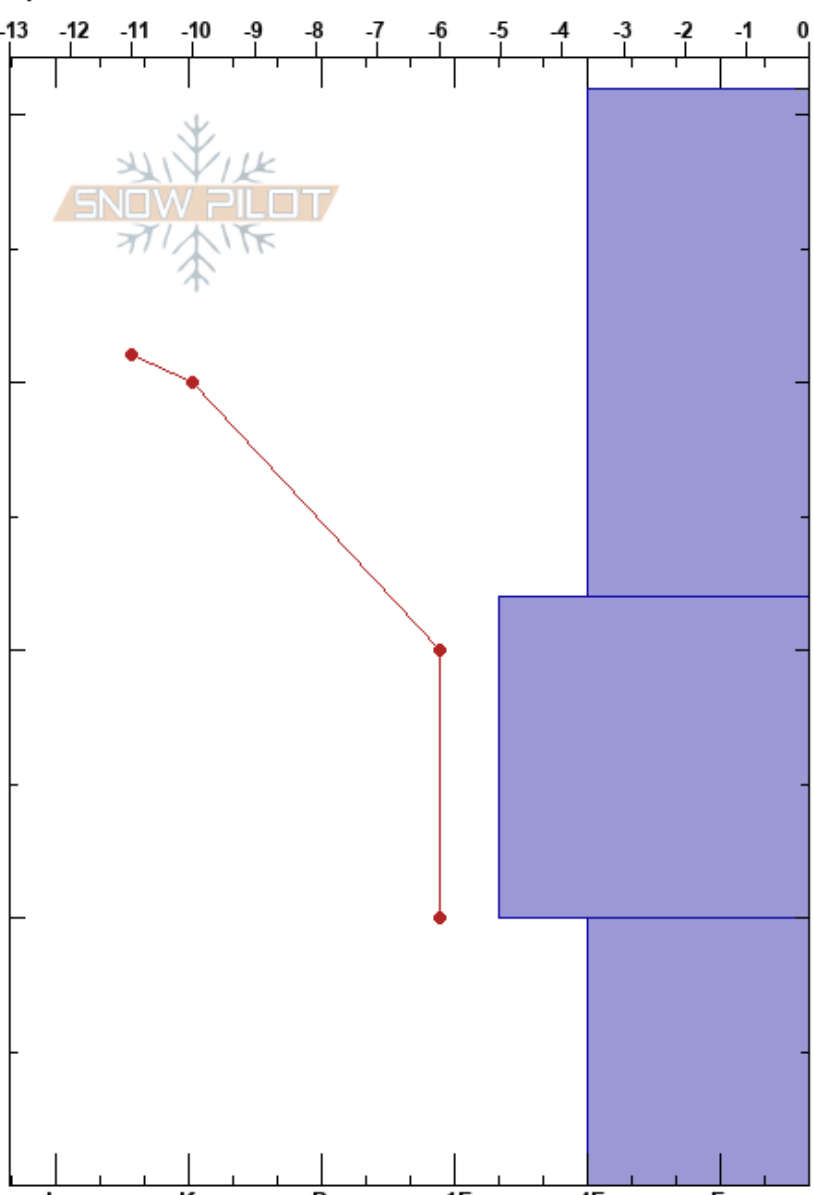

Wheeler Flats Full
 Sunshine Village
 AB
 Elevation: 2121 m
 Aspect:

Emma Schroder
 29/11/2023 - 10:00
 Co-ord: 51.08482N, -115.77747W
 Slope Angle: 5°
 Wind Loading: no

Stability: **HS:41**
 Air Temperature: -10°C PF: 40 10-0cm: Problematic layer
 Sky Cover: CLR
 Precipitation: NO
 Wind: Calm

Specifics: Pit dug in a Ski Area; Pit is representative of backcountry

Form	Crystal Size	Moisture	ρ kg/m ³	Stability tests & Layer comments
∇	2			
□	1-2	D		
□	2	D		
∧	2-4	D		CT27, SC @10cm CT14, SC @10cm