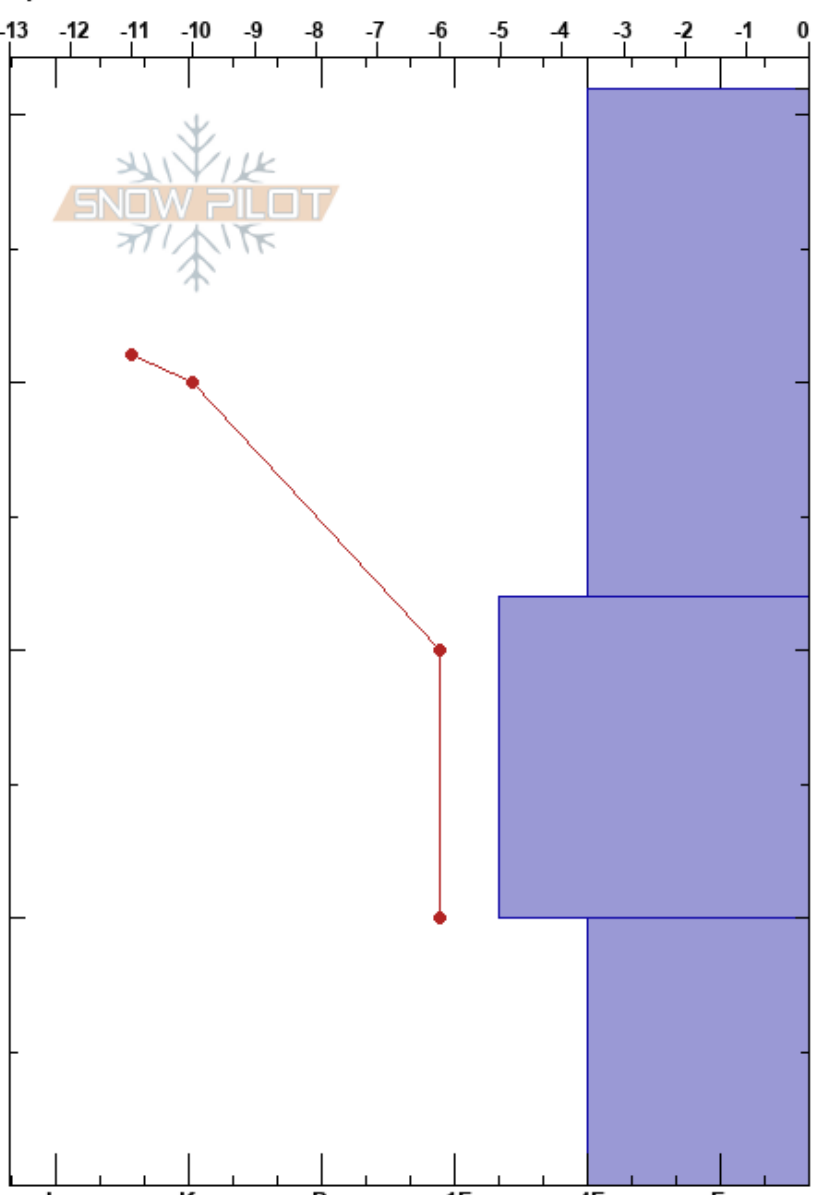

Wheeler Flats Full
 Sunshine Village
 AB
 Elevation: 2121 m
 Aspect:

Emma Schroder
 29/11/2023 - 10:00
 Co-ord: 51.08482N, -115.77747W
 Slope Angle: 5°
 Wind Loading: no

Stability: **HS:41**
 Air Temperature: -10°C PF: 40
 Sky Cover: CLR
 Precipitation: NO
 Wind: Calm

10-0cm: Problematic layer

Specifics: Pit dug in a Ski Area; Pit is representative of backcountry

Form	Crystal Size	Moisture	ρ kg/m ³	Stability tests & Layer comments
∇	2			
□	1-2	D		
□	2	D		
∧	2-4	D		CT27, SC @10cm CT14, SC @10cm