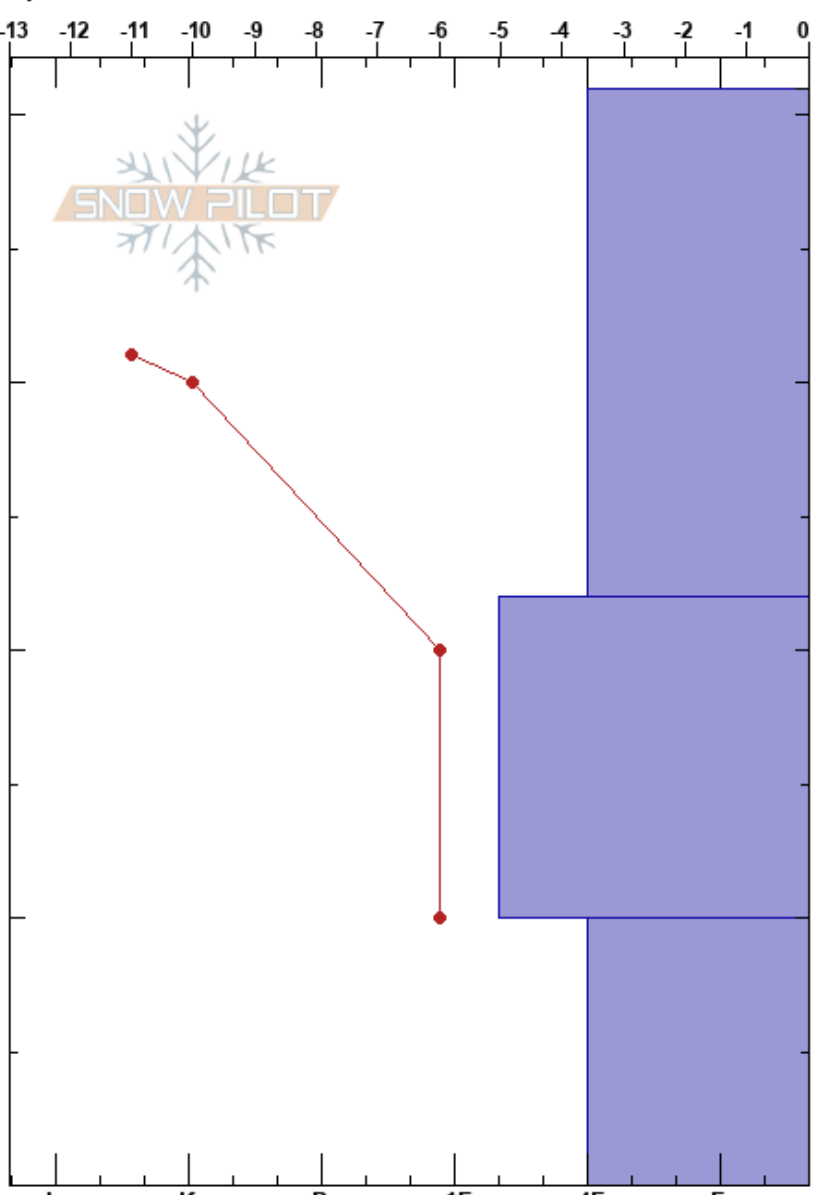

Wheeler Flats Full
 Sunshine Village
 AB
 Elevation: 2121 m
 Aspect:

Emma Schroder
 29/11/2023 - 10:00
 Co-ord: 51.08482N, -115.77747W
 Slope Angle: 5°
 Wind Loading: no

Stability: **HS:41** **PF:40** 10-0cm: Problematic layer
 Air Temperature: -10°C
 Sky Cover: CLR
 Precipitation: NO
 Wind: Calm

Specifics: Pit dug in a Ski Area; Pit is representative of backcountry

Form	Crystal		ρ kg/m ³	Stability tests & Layer comments
	Size	Moisture		
∇	2			
□	1-2	D		
□	2	D		
∧	2-4	D		← CT27, SC @10cm ← CT14, SC @10cm