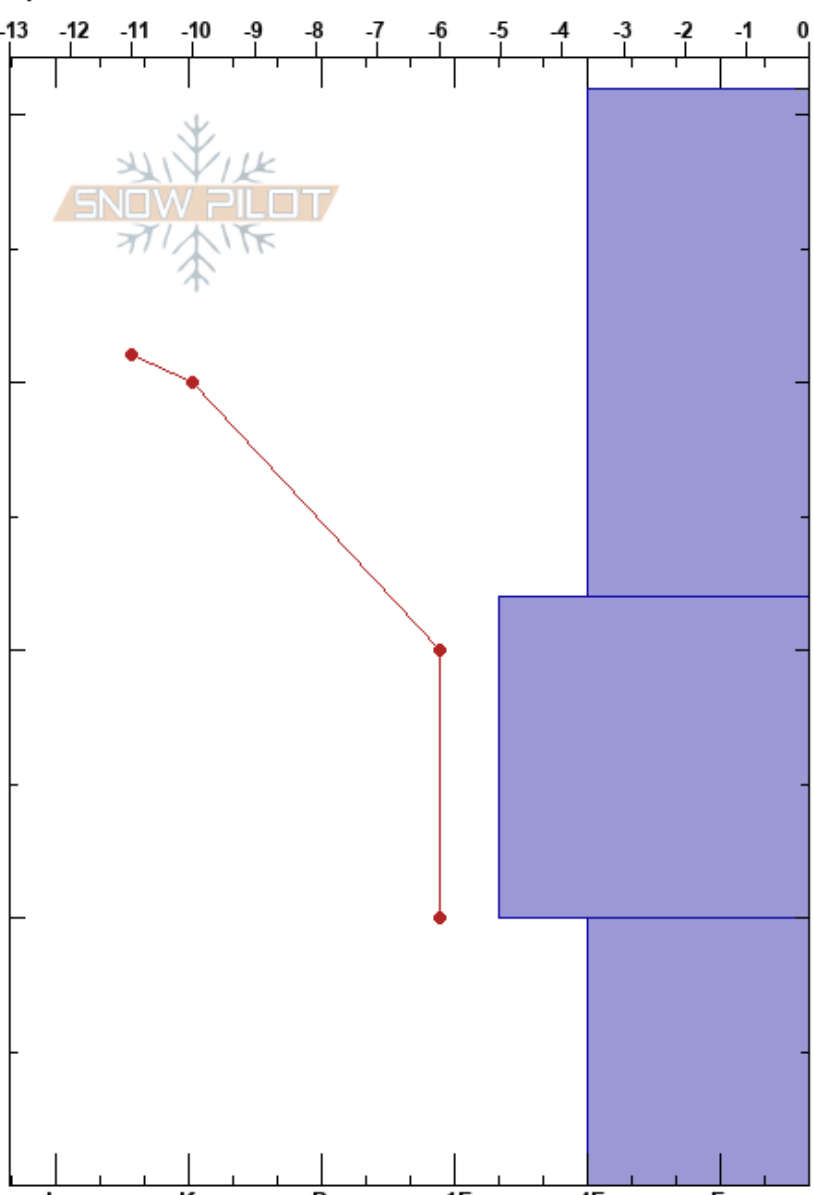

Wheeler Flats Full
 Sunshine Village
 AB
 Elevation: 2121 m
 Aspect:

Emma Schroder
 29/11/2023 - 10:00
 Co-ord: 51.08482N, -115.77747W
 Slope Angle: 5°
 Wind Loading: no

Stability: **HS:41**
 Air Temperature: -10°C **PF:40** 10-0cm: Problematic layer
 Sky Cover: CLR
 Precipitation: NO
 Wind: Calm

Specifics: Pit dug in a Ski Area; Pit is representative of backcountry

Form	Crystal Size	Moisture	ρ kg/m ³	Stability tests & Layer comments
∇	2			
□	1-2	D		
□	2	D		
∧	2-4	D		← CT27, SC @10cm ← CT14, SC @10cm