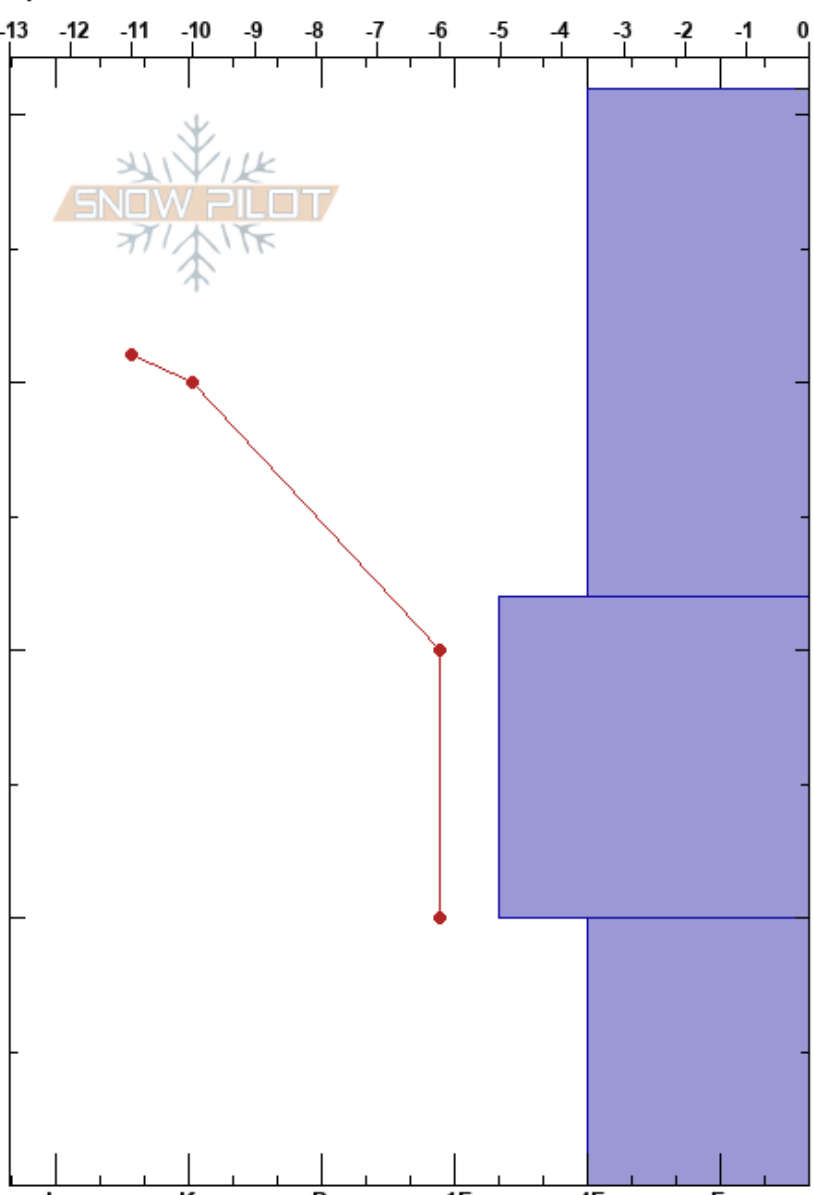

Wheeler Flats Full
 Sunshine Village
 AB
 Elevation: 2121 m
 Aspect:

Emma Schroder
 29/11/2023 - 10:00
 Co-ord: 51.08482N, -115.77747W
 Slope Angle: 5°
 Wind Loading: no

Stability: **HS:41**
 Air Temperature: -10°C PF: 40
 Sky Cover: CLR
 Precipitation: NO
 Wind: Calm
 Layer Notes: 10-0cm: Problematic layer

Specifics: Pit dug in a Ski Area; Pit is representative of backcountry

Form	Crystal Size	Moisture	ρ kg/m ³	Stability tests & Layer comments
∇	2			
□	1-2	D		
□	2	D		
∧	2-4	D		← CT27, SC @10cm ← CT14, SC @10cm