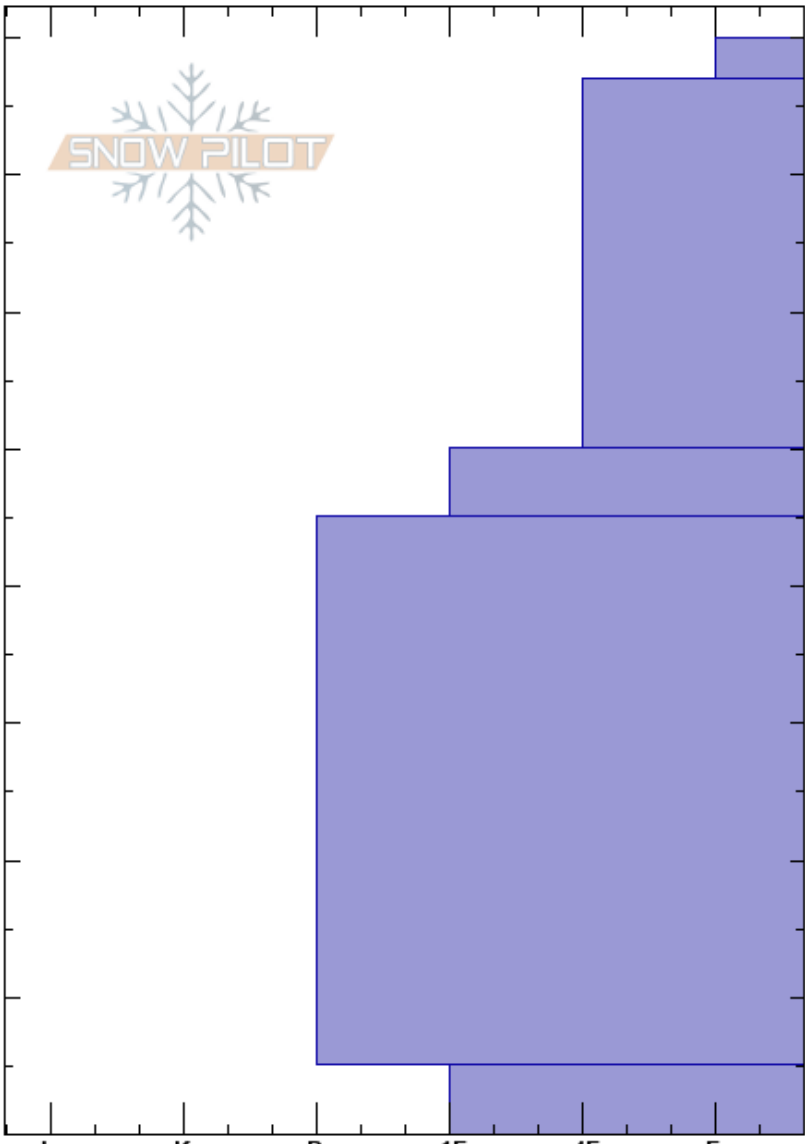

Saddle Area
 KSM
 BC
 Elevation: 1272 m
 Aspect: N
 Specifics:

KSM Mountain Safety
 28/11/2023 - 13:00
 Co-ord: 09V 432332W 6277114N
 Slope Angle: 25°
 Wind Loading: no

Stability:
 Air Temperature: -2°C HS: 80
 PF: 30 5-0cm: Problematic layer
 Sky Cover: FEW
 Precipitation: NO
 Wind: SW Light Breeze

	Crystal		ρ	Stability tests & Layer comments
	Form	Size		
0-5				
5-45				
45-50				
50-75				
75-80				

CTN No results x 3

Notes: