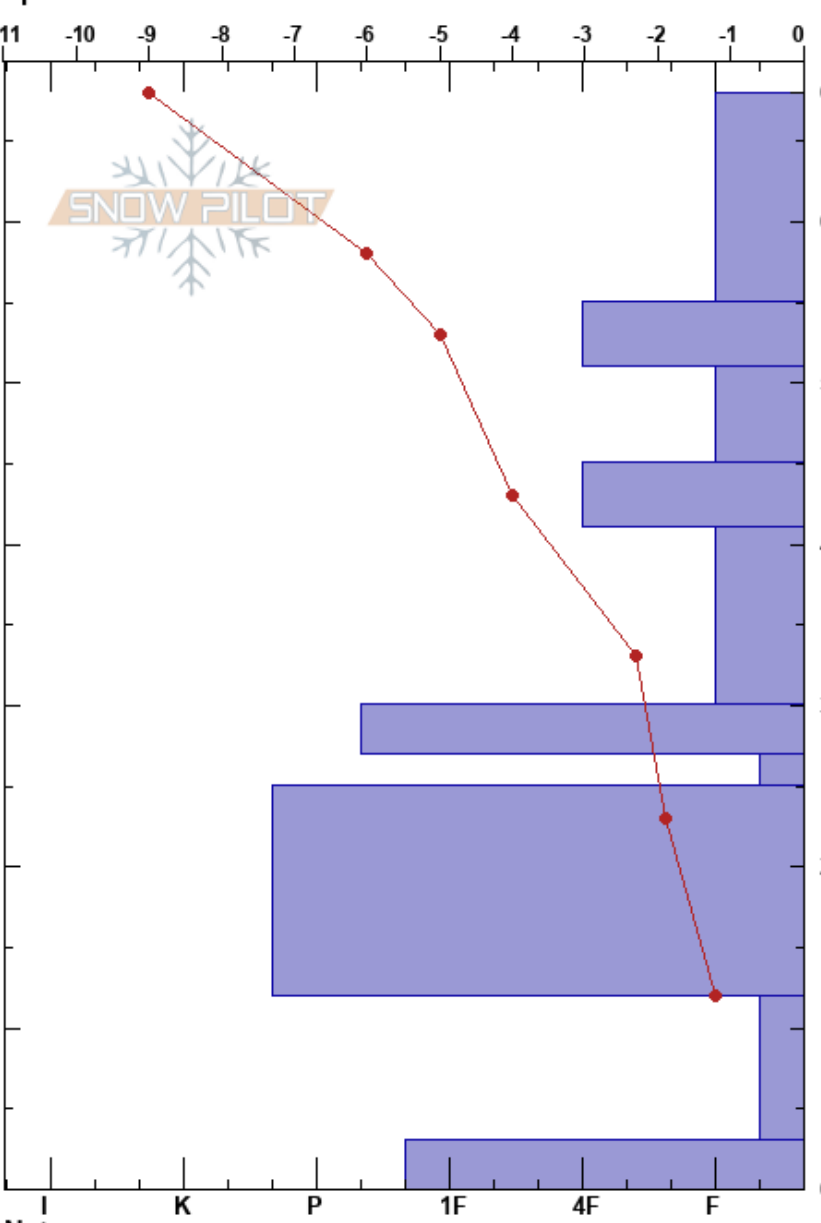

Primrose Cirque
 Wasatch Range
 UT
 Elevation: 8900 ft
 Aspect: N
 Specifics:

Erik Fullmer
 11/28/2023 - 11:00am
 Co-ord: 40.40024N, -111.63006W
 Slope Angle: 27°
 Wind Loading:

Stability: **HS:68**
 Air Temperature: 0°C **PF: 30** **Layer Notes:**
 Sky Cover: CLR
 Precipitation: NO
 Wind: Calm
 41-30cm: Problematic layer

Form	Crystal		Moisture	ρ kg/m³	Stability tests & Layer comments
	Size				
/	0.5-1				
/	1				
☐	1				
☐	1				
⊗ (☐)	2-3.5 (1)				← STE @38cm
⊗					
☐	1				
⊗					

Notes: