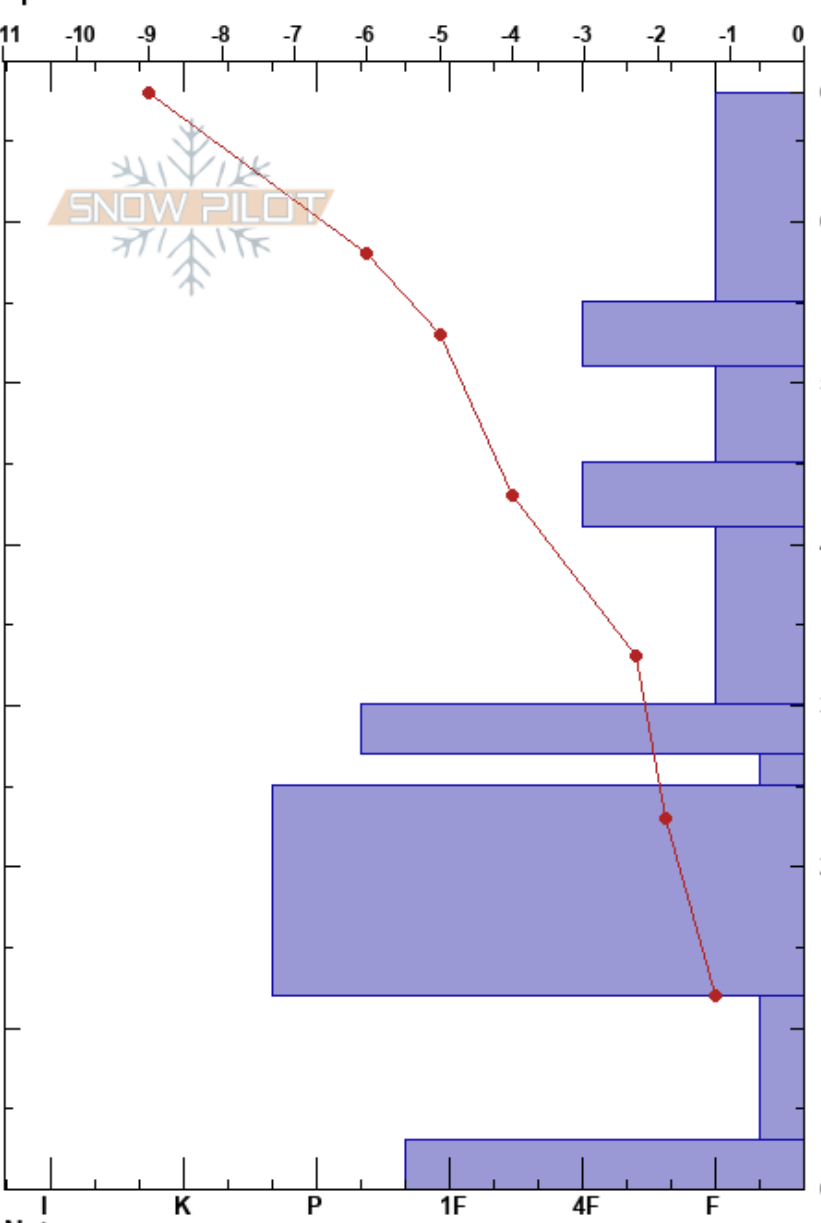

Primrose Cirque
 Wasatch Range
 UT
 Elevation: 8900 ft
 Aspect: N
 Specifics:

Erik Fullmer
 11/28/2023 - 11:00am
 Co-ord: 40.40024N, -111.63006W
 Slope Angle: 27°
 Wind Loading:

Stability: **HS:68**
 Air Temperature: 0°C **PF: 30** **Layer Notes:**
 Sky Cover: CLR 41-30cm: Problematic layer
 Precipitation: NO
 Wind: Calm

Form	Crystal		Moisture	ρ kg/m ³	Stability tests & Layer comments
	Size				
/	0.5-1				
/	1				
☐	1				
☐	1				
⊗ (☐)	2-3.5 (1)				← STE @38cm
⊗					
☐	1				
⊗					

Notes:

I K P 1F 4F F