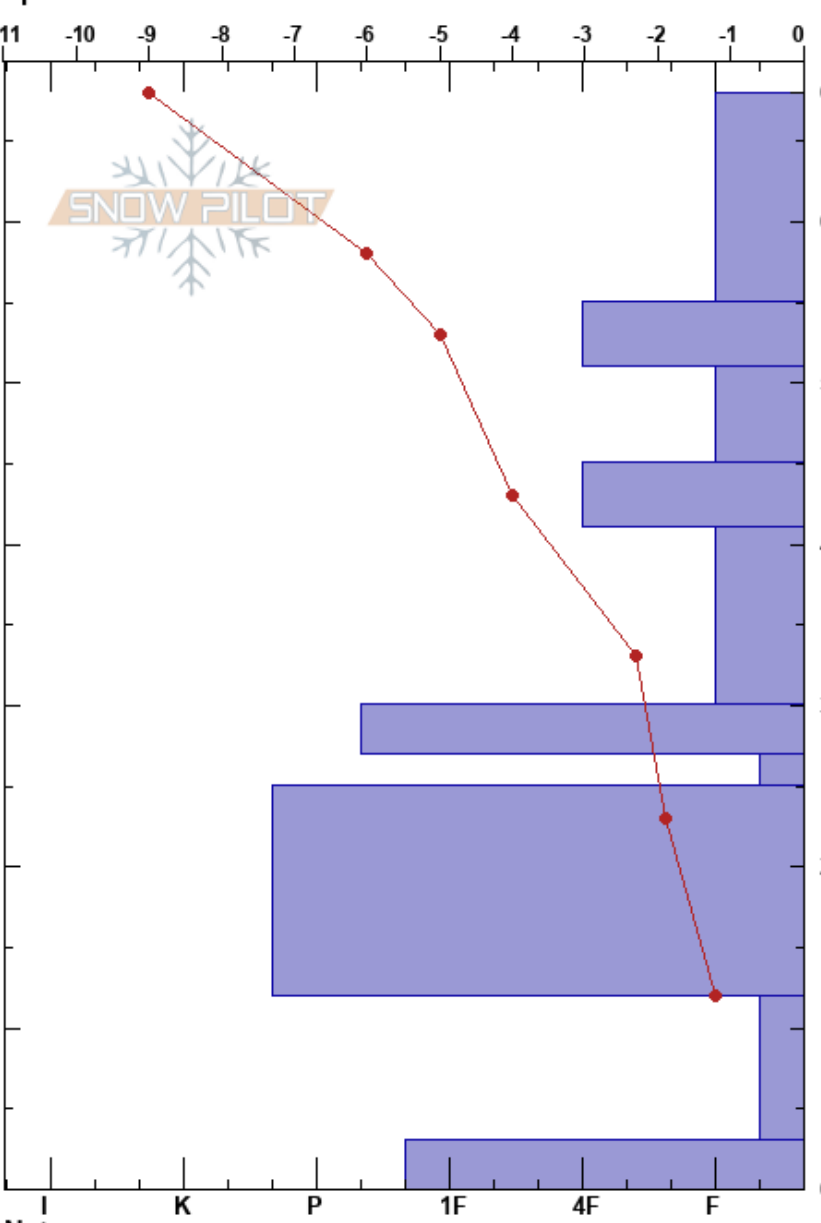

Primrose Cirque
 Wasatch Range
 UT
 Elevation: 8900 ft
 Aspect: N
 Specifics:

Erik Fullmer
 11/28/2023 - 11:00am
 Co-ord: 40.40024N, -111.63006W
 Slope Angle: 27°
 Wind Loading:

Stability: **HS:68**
 Air Temperature: 0°C **PF: 30** **Layer Notes:** 41-30cm: Problematic layer
 Sky Cover: CLR
 Precipitation: NO
 Wind: Calm

| Form | Crystal Size | Moisture | ρ kg/m ³ | Stability tests & Layer comments |
|-------|--------------|----------|--------------------------|----------------------------------|
| / | 0.5-1 | | | |
| / | 1 | | | |
| ☐ | 1 | | | |
| ☐ | 1 | | | |
| ⊗ (☐) | 2-3.5 (1) | | | ← STE @38cm |
| ⊗⊗ | | | | |
| ☐ | 1 | | | |
| ⊗⊗ | | | | |
| ☐ | 1 | | | |
| ⊗⊗ | | | | |