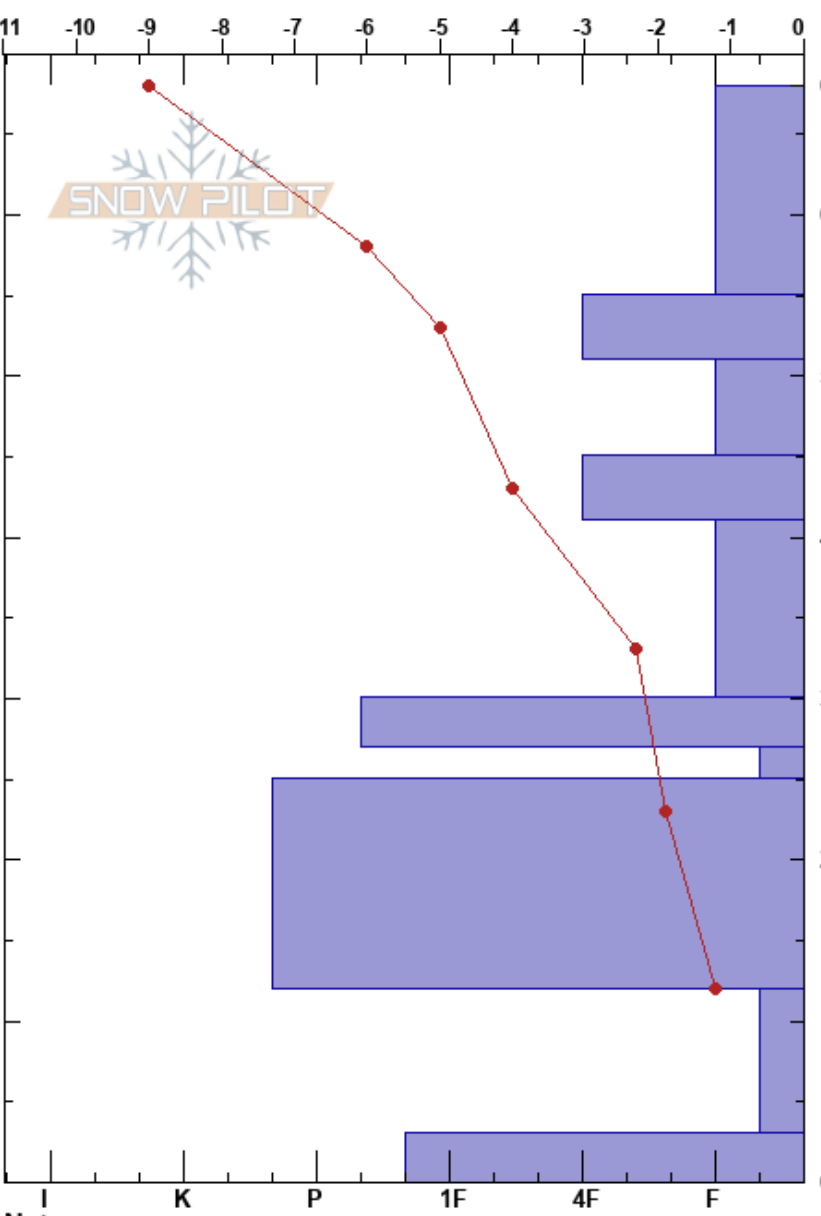

Primrose Cirque
 Wasatch Range
 UT
 Elevation: 8900 ft
 Aspect: N
 Specifics:

Erik Fullmer
 11/28/2023 - 11:00am
 Co-ord: 40.40024N, -111.63006W
 Slope Angle: 27°
 Wind Loading:

Stability: **HS:68**
 Air Temperature: 0°C **PF: 30** **41-30cm: Problematic layer**
 Sky Cover: CLR
 Precipitation: NO
 Wind: Calm

Form	Crystal		Moisture	ρ kg/m ³	Stability tests & Layer comments
	Size				
/	0.5-1				
/	1				
☐	1				
☐	1				
⊗ (☐)	2-3.5 (1)				← STE @38cm
⊗⊗					
☐	1				
⊗⊗					
☐	1				
⊗⊗					

Notes:

I K P 1F 4F F