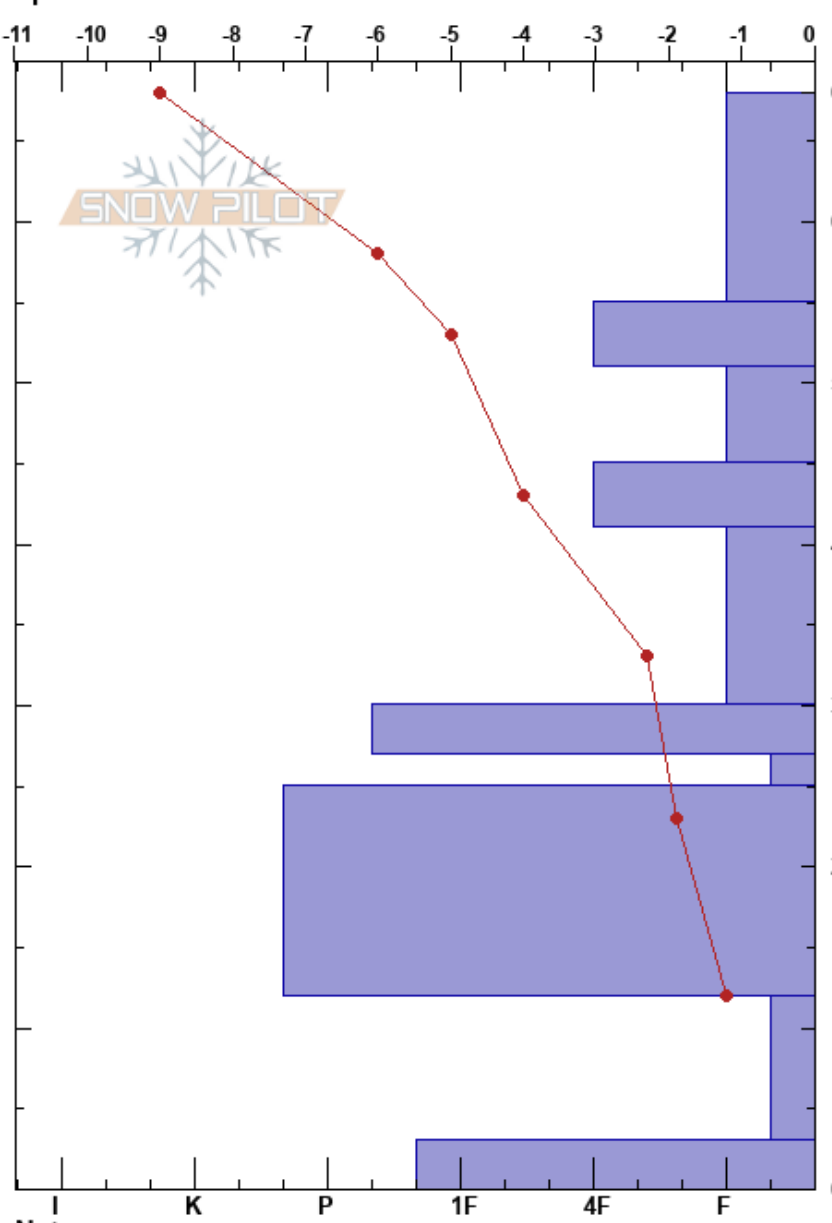

Primrose Cirque
 Wasatch Range
 UT
 Elevation: 8900 ft
 Aspect: N
 Specifics:

Erik Fullmer
 11/28/2023 - 11:00am
 Co-ord: 40.40024N, -111.63006W
 Slope Angle: 27°
 Wind Loading:

Stability:
 Air Temperature: 0°C
 Sky Cover: CLR
 Precipitation: NO
 Wind: Calm

HS: 68
 PF: 30
 41-30cm: Problematic layer

Form	Crystal		Moisture	ρ kg/m ³	Stability tests & Layer comments
	Size				
/	0.5-1				
/	1				
☐	1				
☐	1				
⊗ (☐)	2-3.5 (1)				← STE @38cm
⊗					
☐	1				
⊗					
☐	1				
⊗					