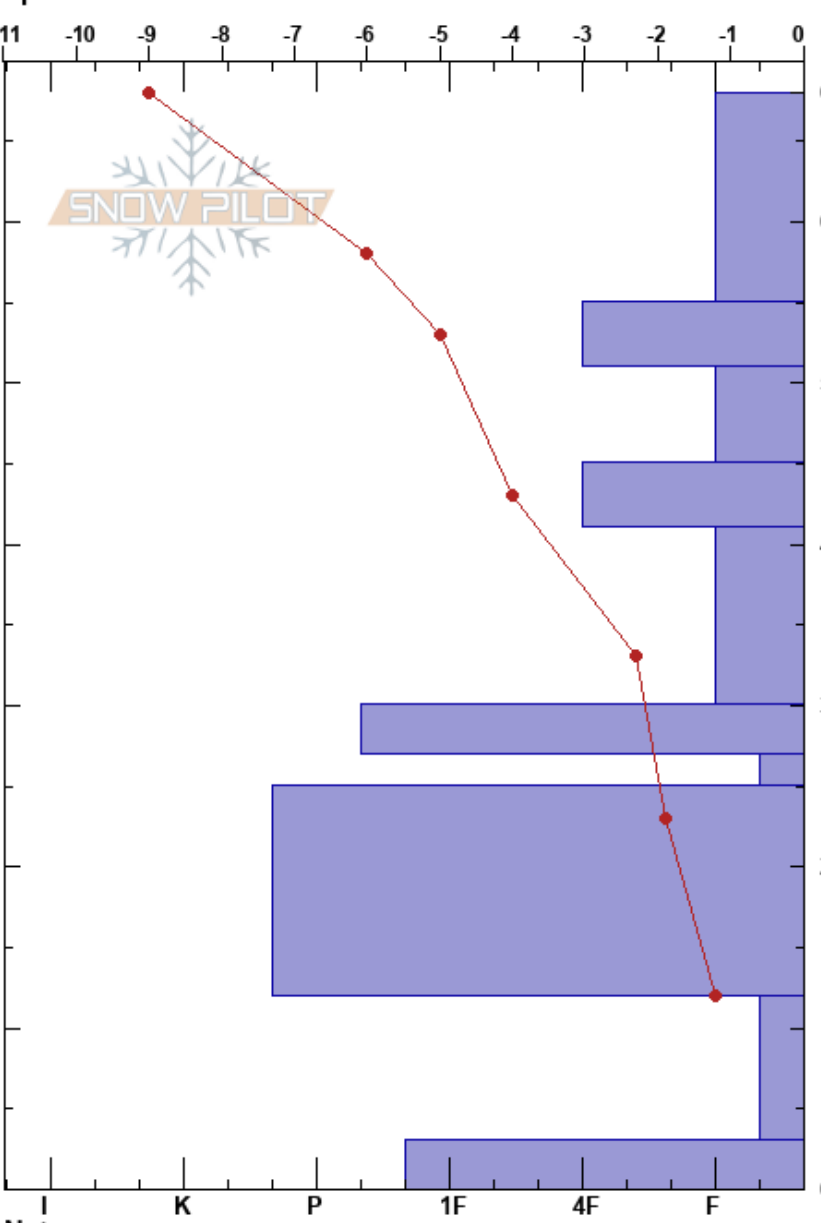

Primrose Cirque  
 Wasatch Range  
 UT  
 Elevation: 8900 ft  
 Aspect: N  
 Specifics:

Erik Fullmer  
 11/28/2023 - 11:00am  
 Co-ord: 40.40024N, -111.63006W  
 Slope Angle: 27°  
 Wind Loading:

Stability: **HS:68**  
 Air Temperature: 0°C **PF: 30** **Layer Notes:** 41-30cm: Problematic layer  
 Sky Cover: CLR  
 Precipitation: NO  
 Wind: Calm

Form	Crystal		Moisture	$\rho$ kg/m <sup>3</sup>	Stability tests & Layer comments
	Size				
/	0.5-1				
/	1				
☐	1				
☐	1				
⊗ (☐)	2-3.5 (1)				← STE @38cm
⊗					
☐	1				
⊗					

Notes:

I K P 1F 4F F