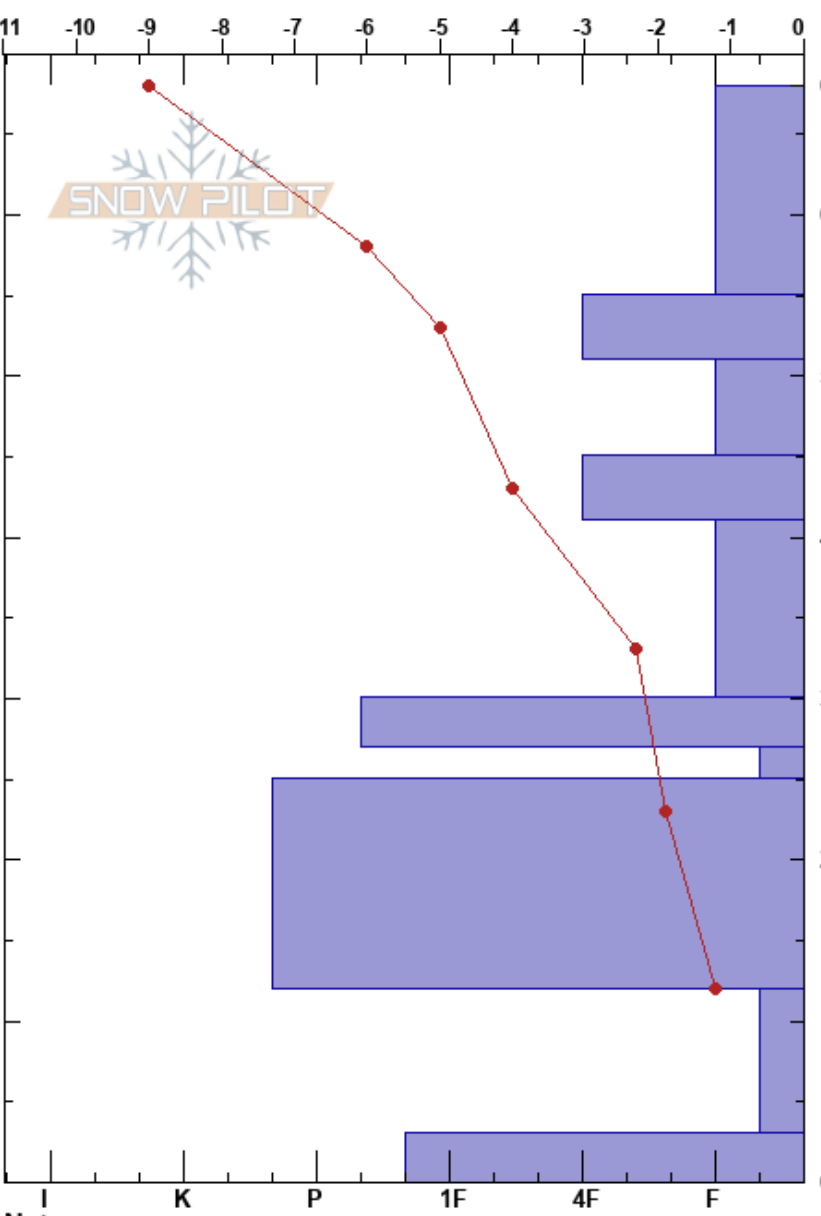

Primrose Cirque  
 Wasatch Range  
 UT  
 Elevation: 8900 ft  
 Aspect: N  
 Specifics:

Erik Fullmer  
 11/28/2023 - 11:00am  
 Co-ord: 40.40024N, -111.63006W  
 Slope Angle: 27°  
 Wind Loading:

Stability: **HS:68**  
 Air Temperature: 0°C **PF: 30** **Layer Notes:** 41-30cm: Problematic layer  
 Sky Cover: CLR  
 Precipitation: NO  
 Wind: Calm

Form	Crystal		Moisture	$\rho$ kg/m <sup>3</sup>	Stability tests & Layer comments
	Size				
/	0.5-1				
/	1				
☐	1				
☐	1				
⊗ (☐)	2-3.5 (1)				← STE @38cm
⊗					
☐	1				
⊗					

Notes:

I K P 1F 4F F