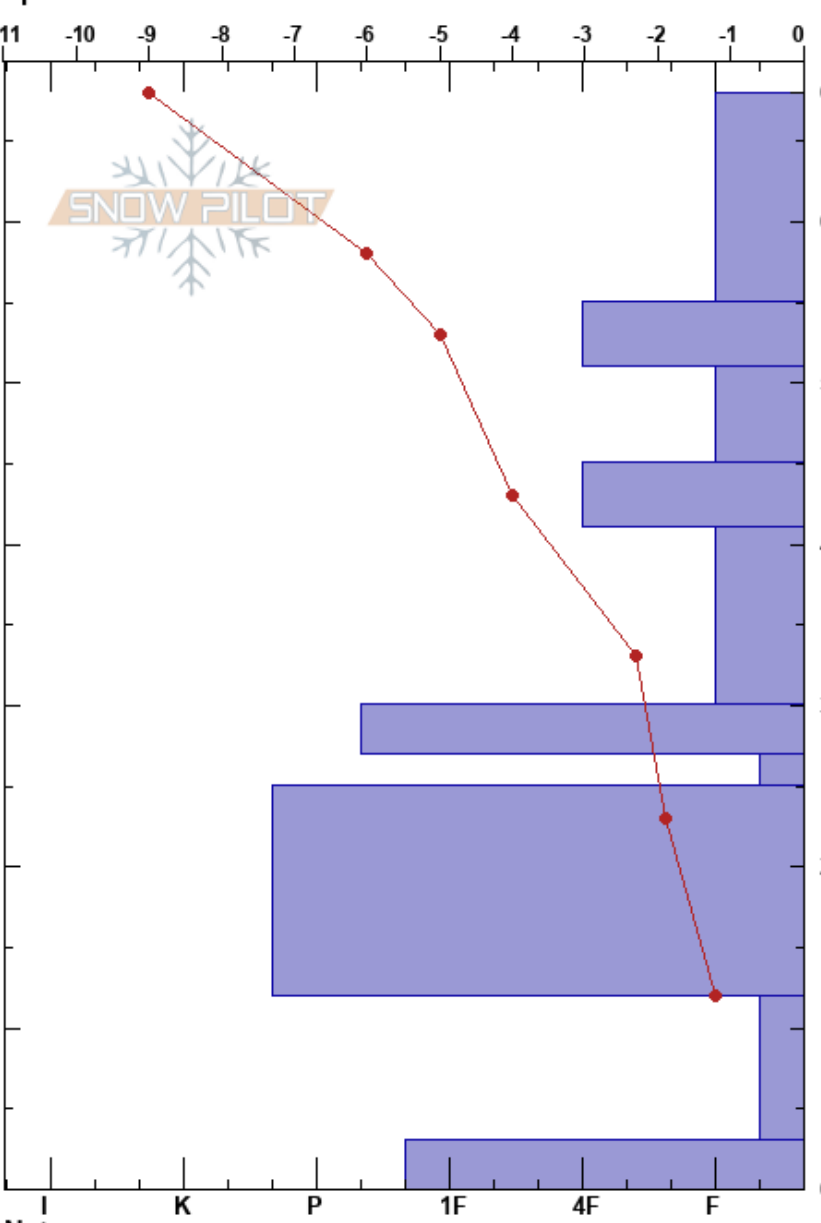

Primrose Cirque  
 Wasatch Range  
 UT  
 Elevation: 8900 ft  
 Aspect: N  
 Specifics:

Erik Fullmer  
 11/28/2023 - 11:00am  
 Co-ord: 40.40024N, -111.63006W  
 Slope Angle: 27°  
 Wind Loading:

Stability: **HS:68**  
 Air Temperature: 0°C **PF: 30** **Layer Notes:** 41-30cm: Problematic layer  
 Sky Cover: CLR  
 Precipitation: NO  
 Wind: Calm

Form	Crystal Size	Moisture	$\rho$ kg/m <sup>3</sup>	Stability tests & Layer comments
/	0.5-1			
/	1			
☐	1			
☐	1			
⊗ (☐)	2-3.5 (1)			← STE @38cm
⊗				
☐	1			
⊗				

Notes:

I K P 1F 4F F