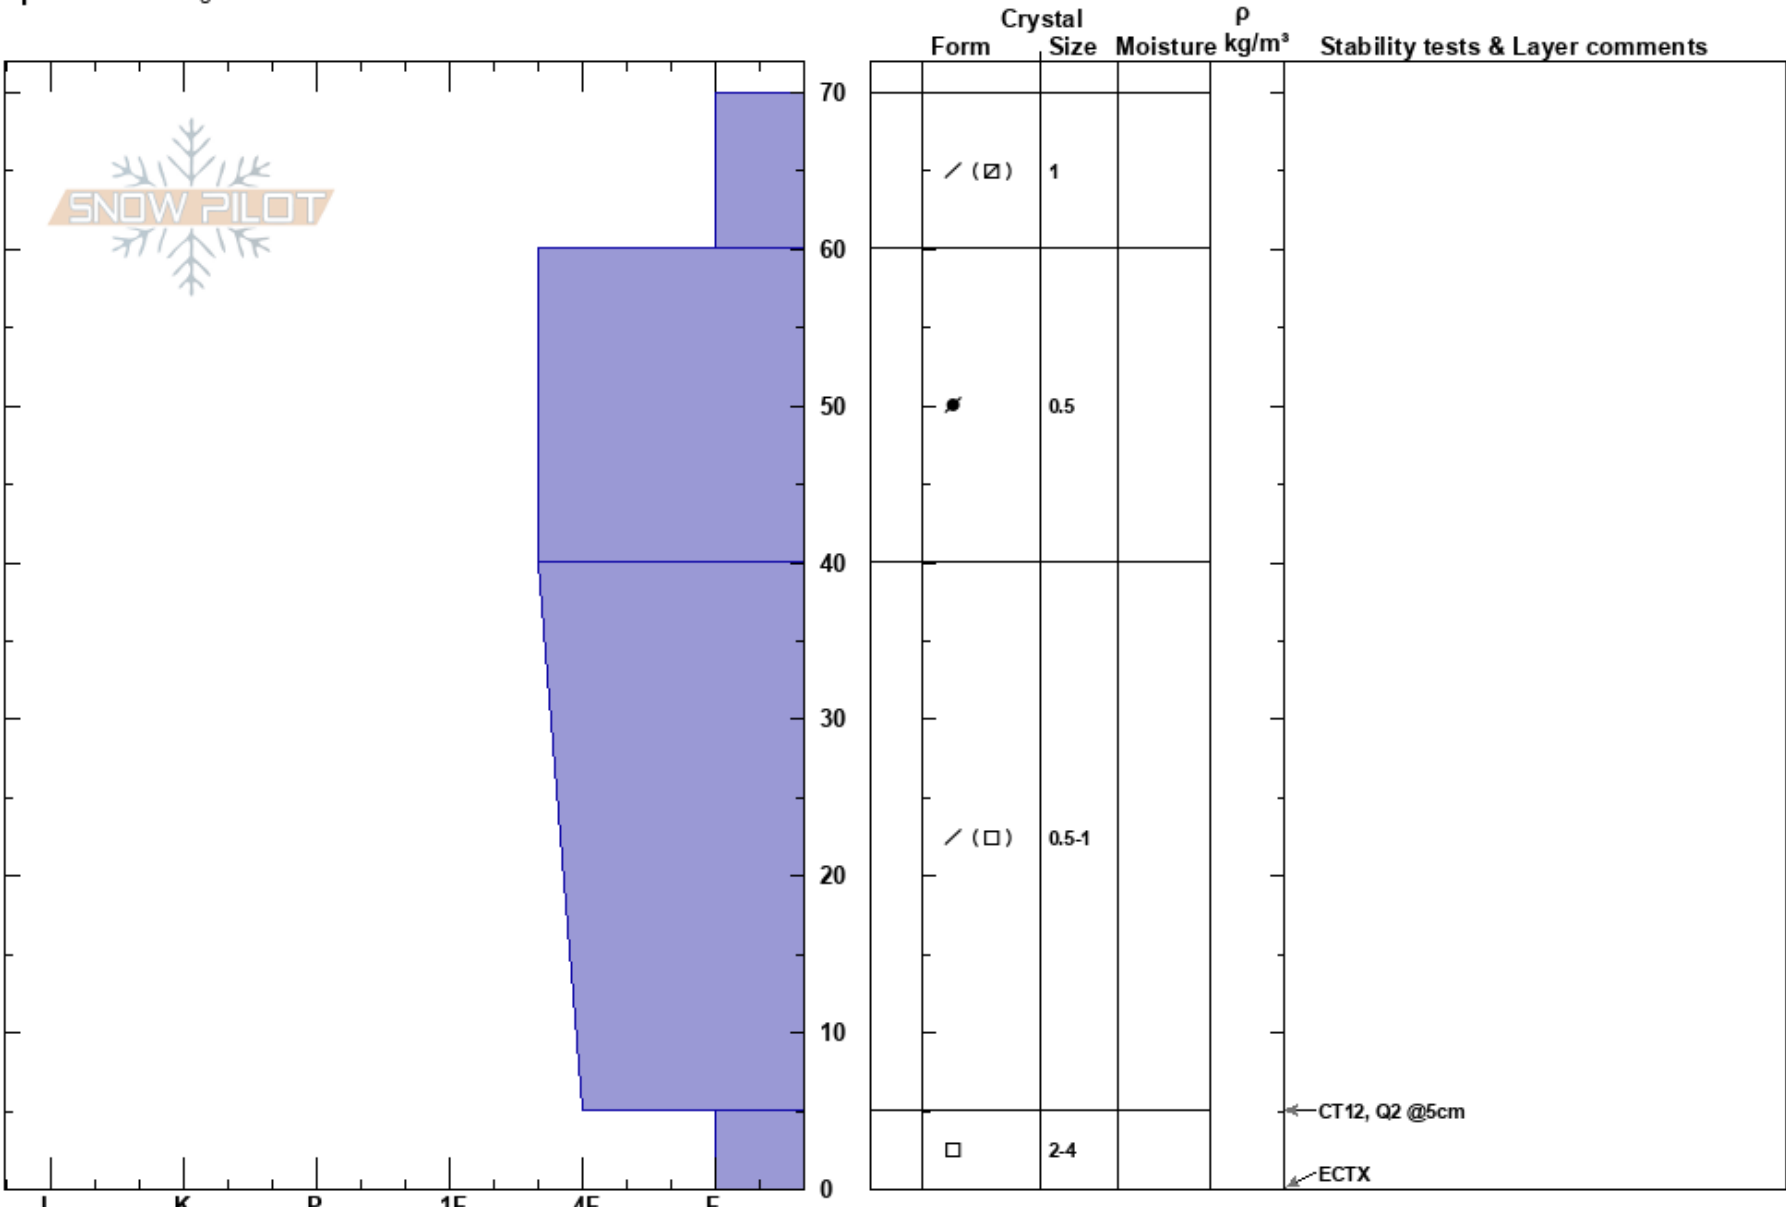

Moon Hollow C  
 San Juan Range  
 CO  
**Elevation:** 11656 ft  
**Aspect:** N  
**Specifics:** Pit dug in a Ski Area

Samuel Rooney  
 11/28/2023 - 1:00pm  
**Co-ord:**  
**Slope Angle:** 38°  
**Wind Loading:** no

**Stability:**  
**Air Temperature:**  
**Sky Cover:** CLR  
**Precipitation:** NO  
**Wind:** SW Light Breeze

**HS:** 70  
**PF:** 40  
**PS:** 30  
 5-0cm: Problematic layer

**Notes:**