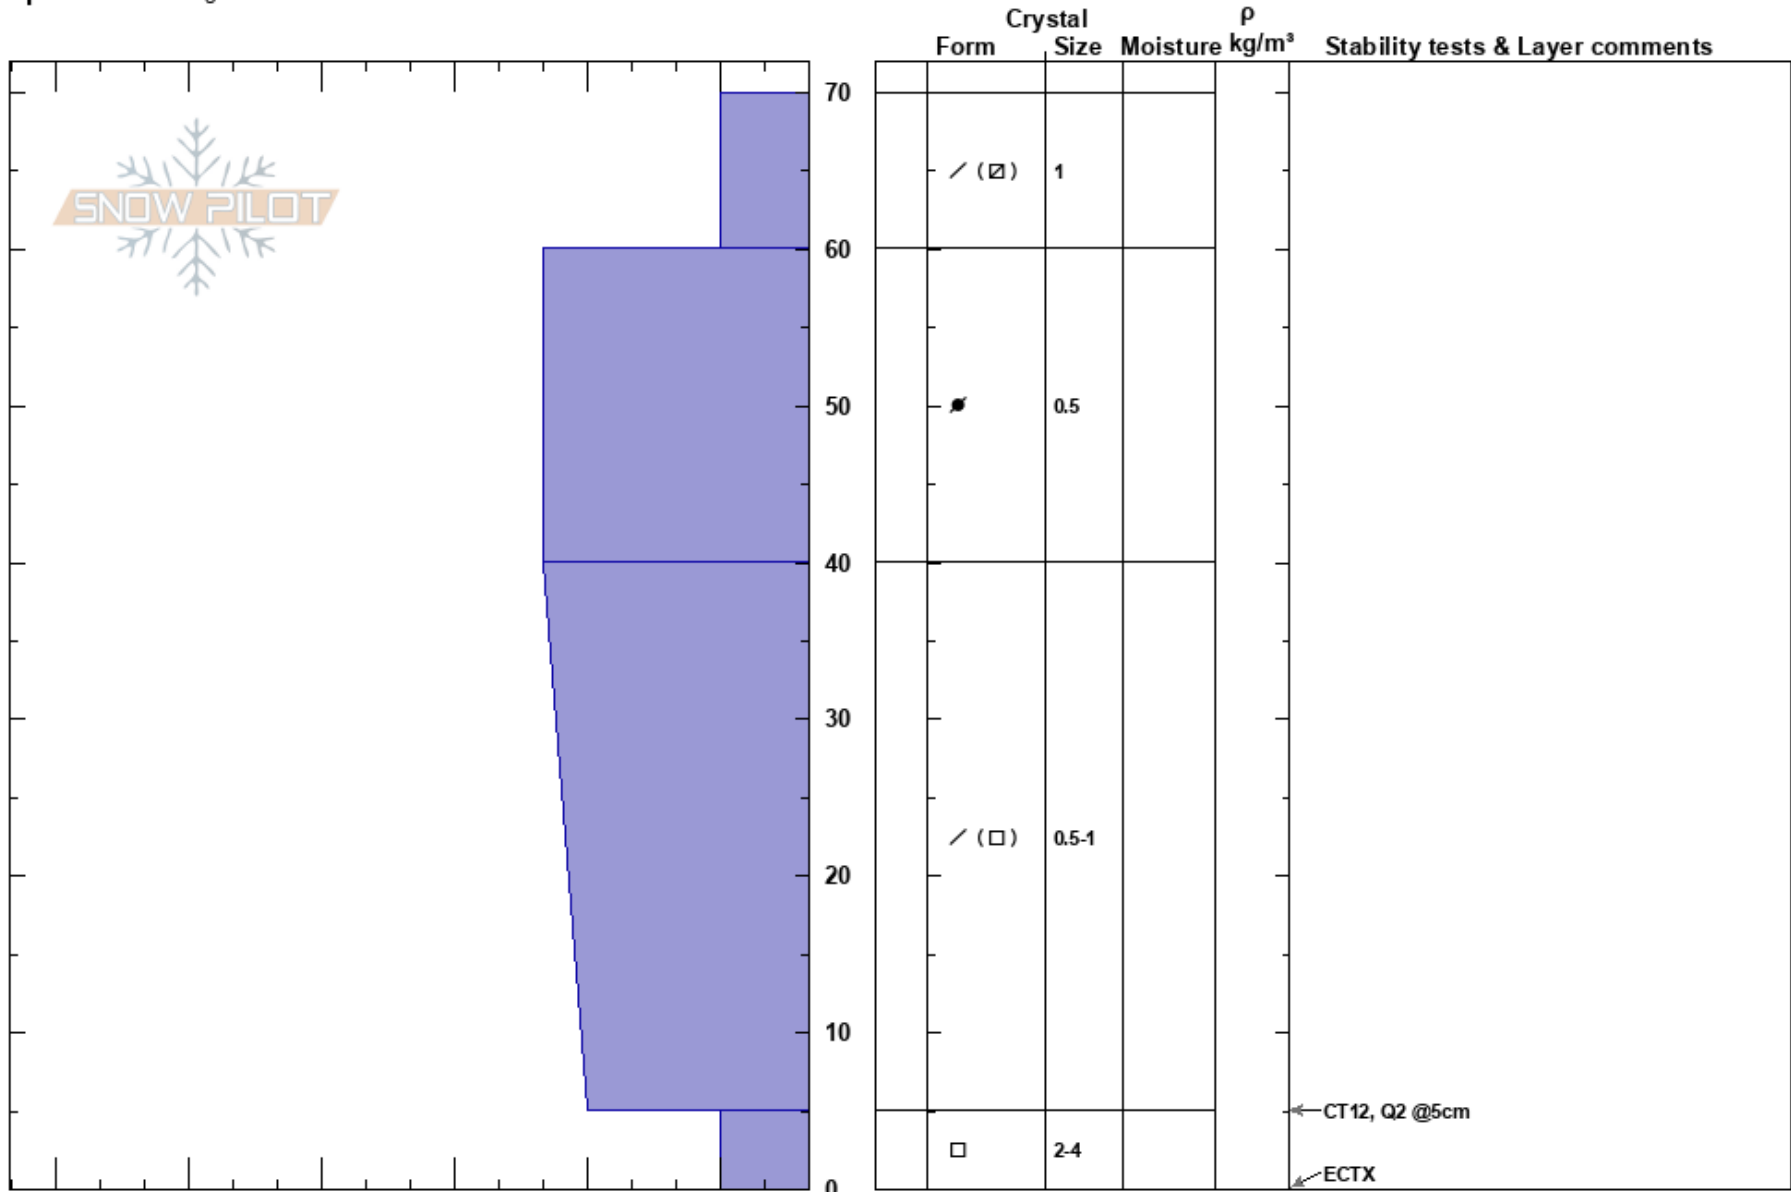

Moon Hollow C  
San Juan Range  
CO

Samuel Rooney  
11/28/2023 - 1:00pm

Co-ord:  
Slope Angle: 38°  
Wind Loading: no

Elevation: 11656 ft  
Aspect: N

Specifics: Pit dug in a Ski Area

Stability:  
Air Temperature:  
Sky Cover: CLR  
Precipitation: NO  
Wind: SW Light Breeze

HS: 70  
PF: 40  
PS: 30  
5-0cm: Problematic layer

Notes: