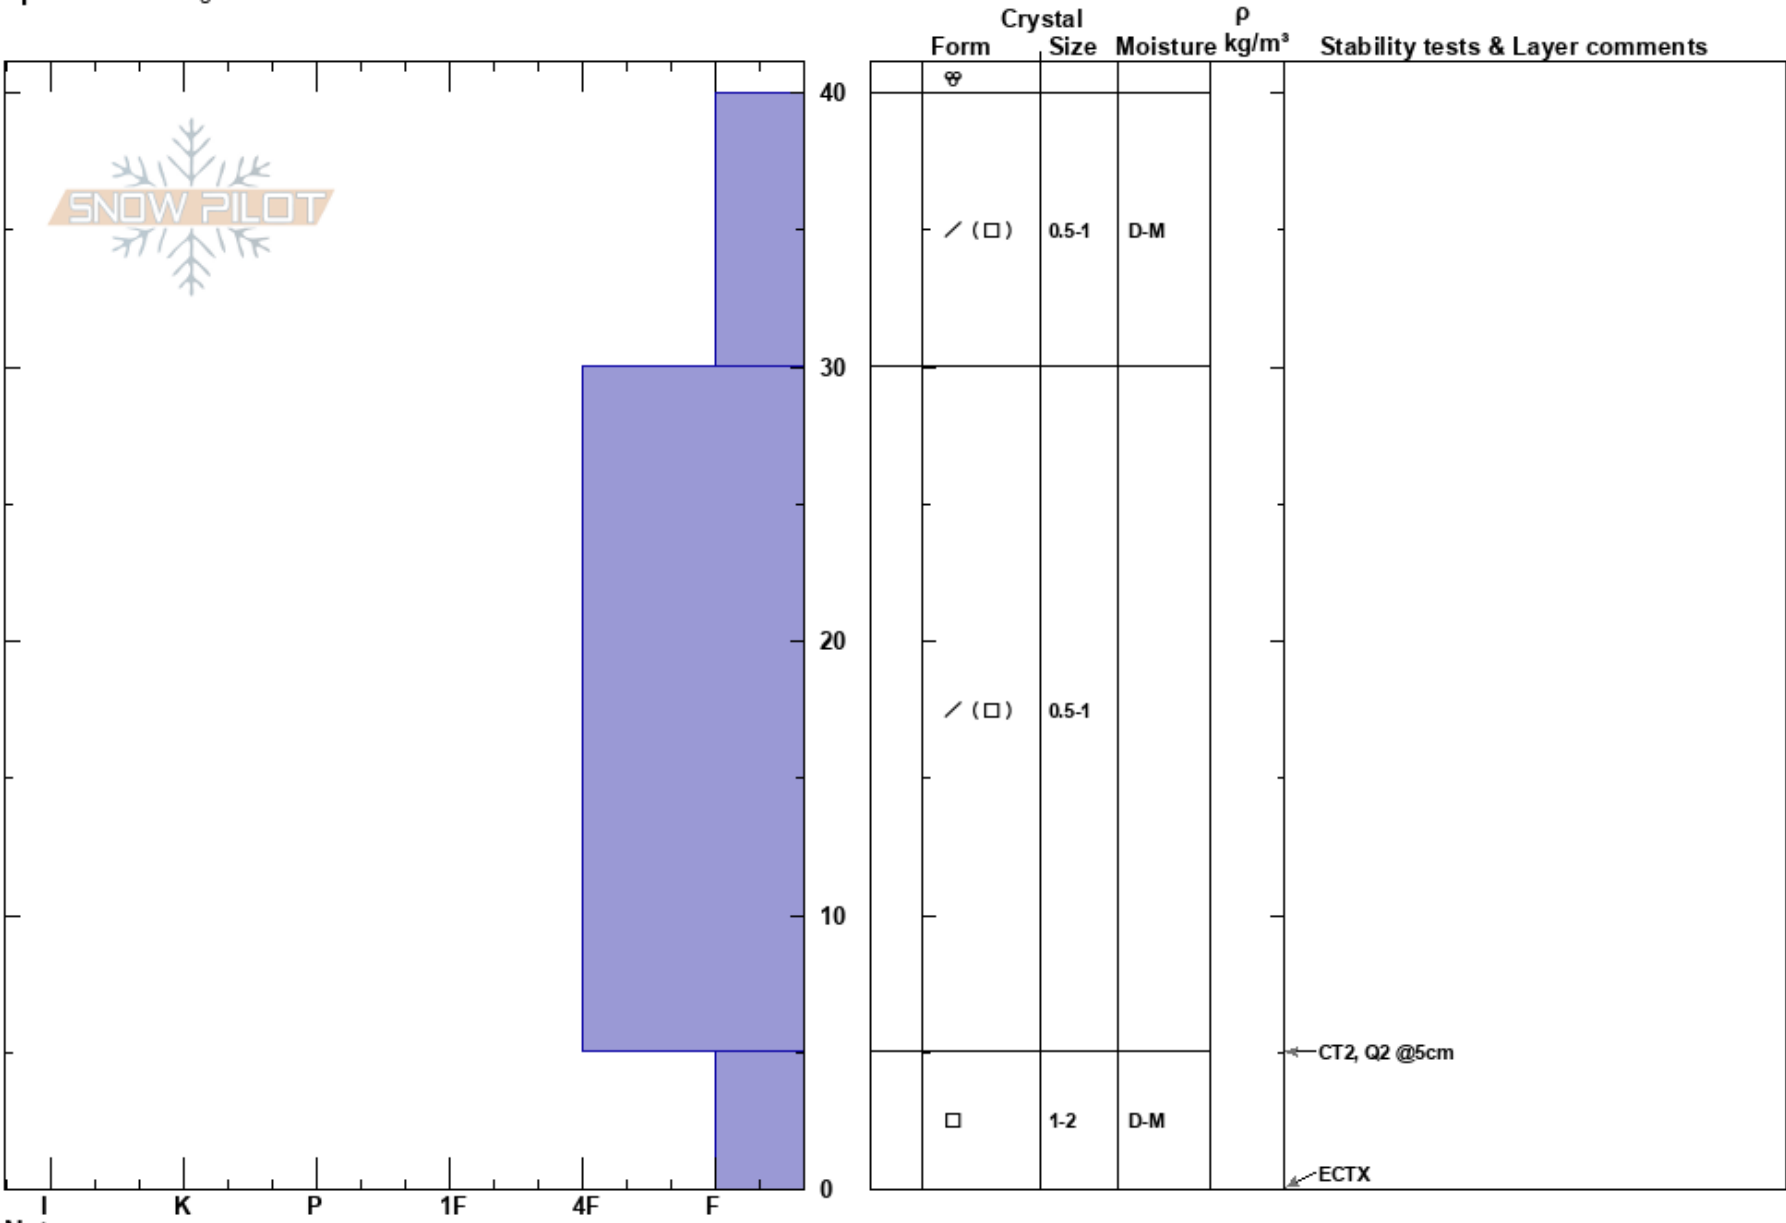

B-17  
 Samuel Rooney  
 San Juan Range  
 CO  
 Elevation: 11640 ft  
 Aspect: E  
 Specifics: Pit dug in a Ski Area

11/28/2023 - 10:00am  
 Co-ord:  
 Slope Angle: 32°  
 Wind Loading: no

Stability:  
 Air Temperature:  
 Sky Cover: CLR  
 Precipitation: NO  
 Wind: SW Calm

HS: 40  
 PF: 40  
 PS: 30  
 5-0cm: Problematic layer

Notes: avg HS across path 30-40cm