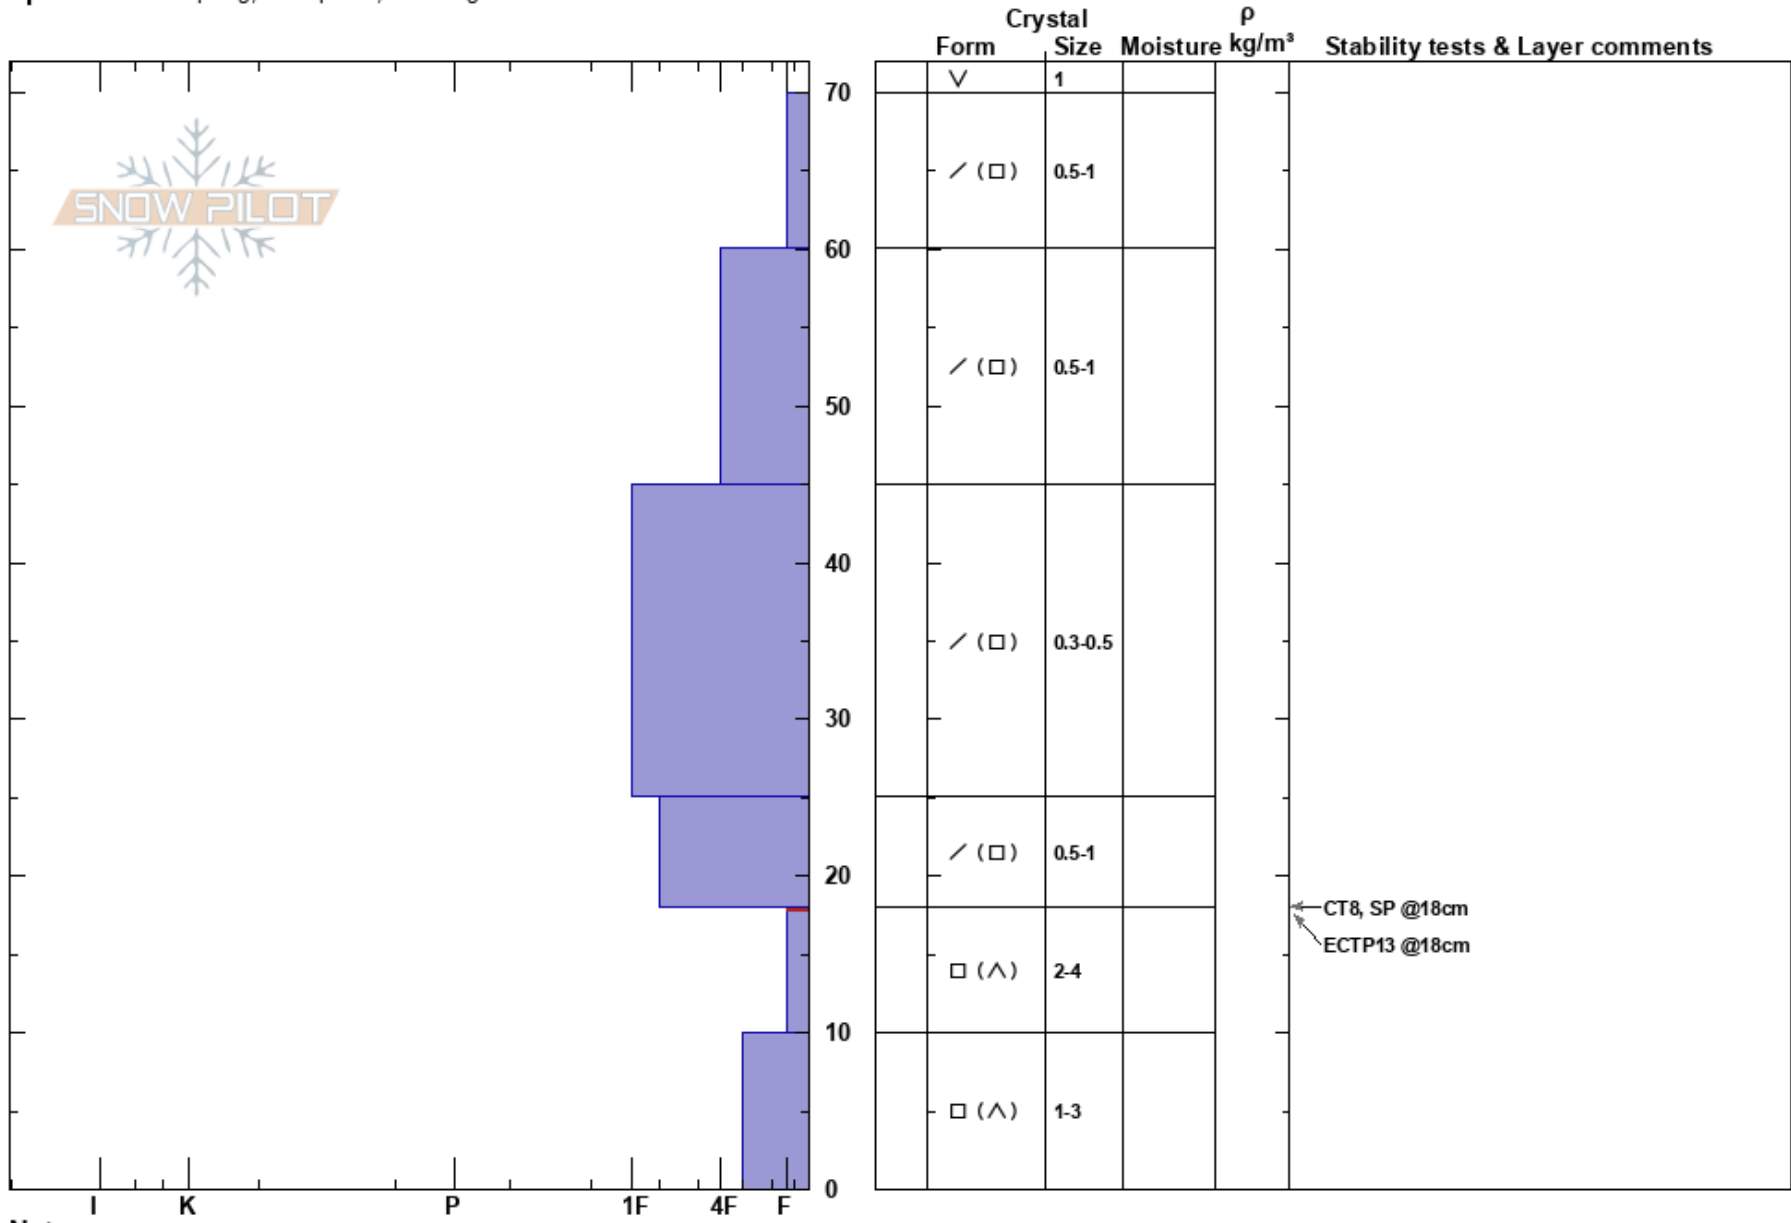

Wolf Creek Pass
San Juan Range
CO

Chris Bilbrey
11/27/2023 - 11:40am
Co-ord: 37.47370N, -106.83131W
Slope Angle:
Wind Loading: no

Stability:
Air Temperature: -6°C
Sky Cover: CLR
Precipitation: NO
Wind: W Light Breeze

HS:70
Layer Notes:
18-10cm: Problematic layer

Elevation: 10800 ft
Aspect: 0°
Specifics: Collapsing, widespread; Cracking

Notes: