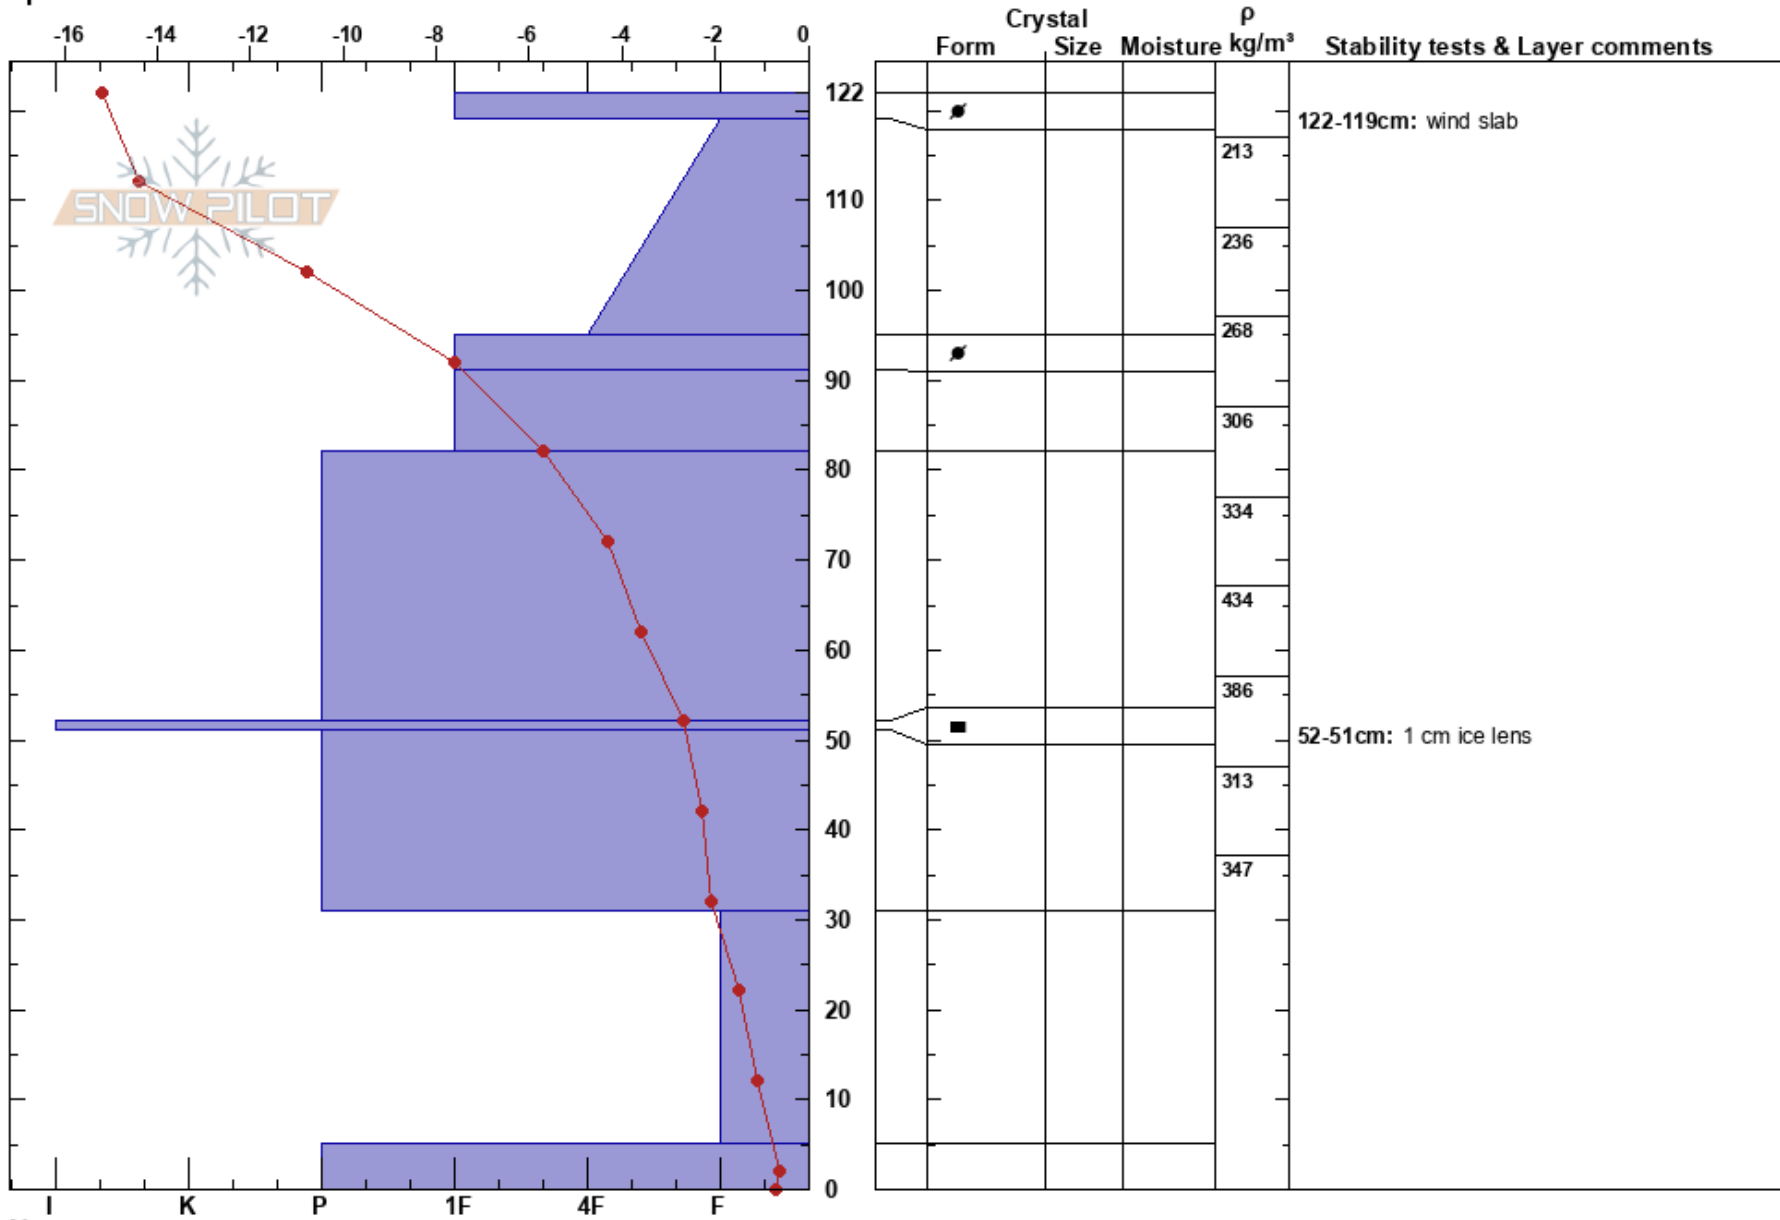

KP12
 Crested Butte
 CO
 Elevation: 2853 m
 Aspect: S
 Specifics:

Daniel Hogan
 01/22/2023 - 10:35am
 Co-ord: 38.94161N, -106.97282W
 Slope Angle: 0°
 Wind Loading:

Stability:
 Air Temperature:
 Sky Cover:
 Precipitation:
 Wind:

HS: 122
 122-119cm: wind slab
 52-51cm: 1 cm ice lens

Notes: IR surface temp was -15.8 C, IR thermometer temp was -15.2 C. Corrected version of KP12.