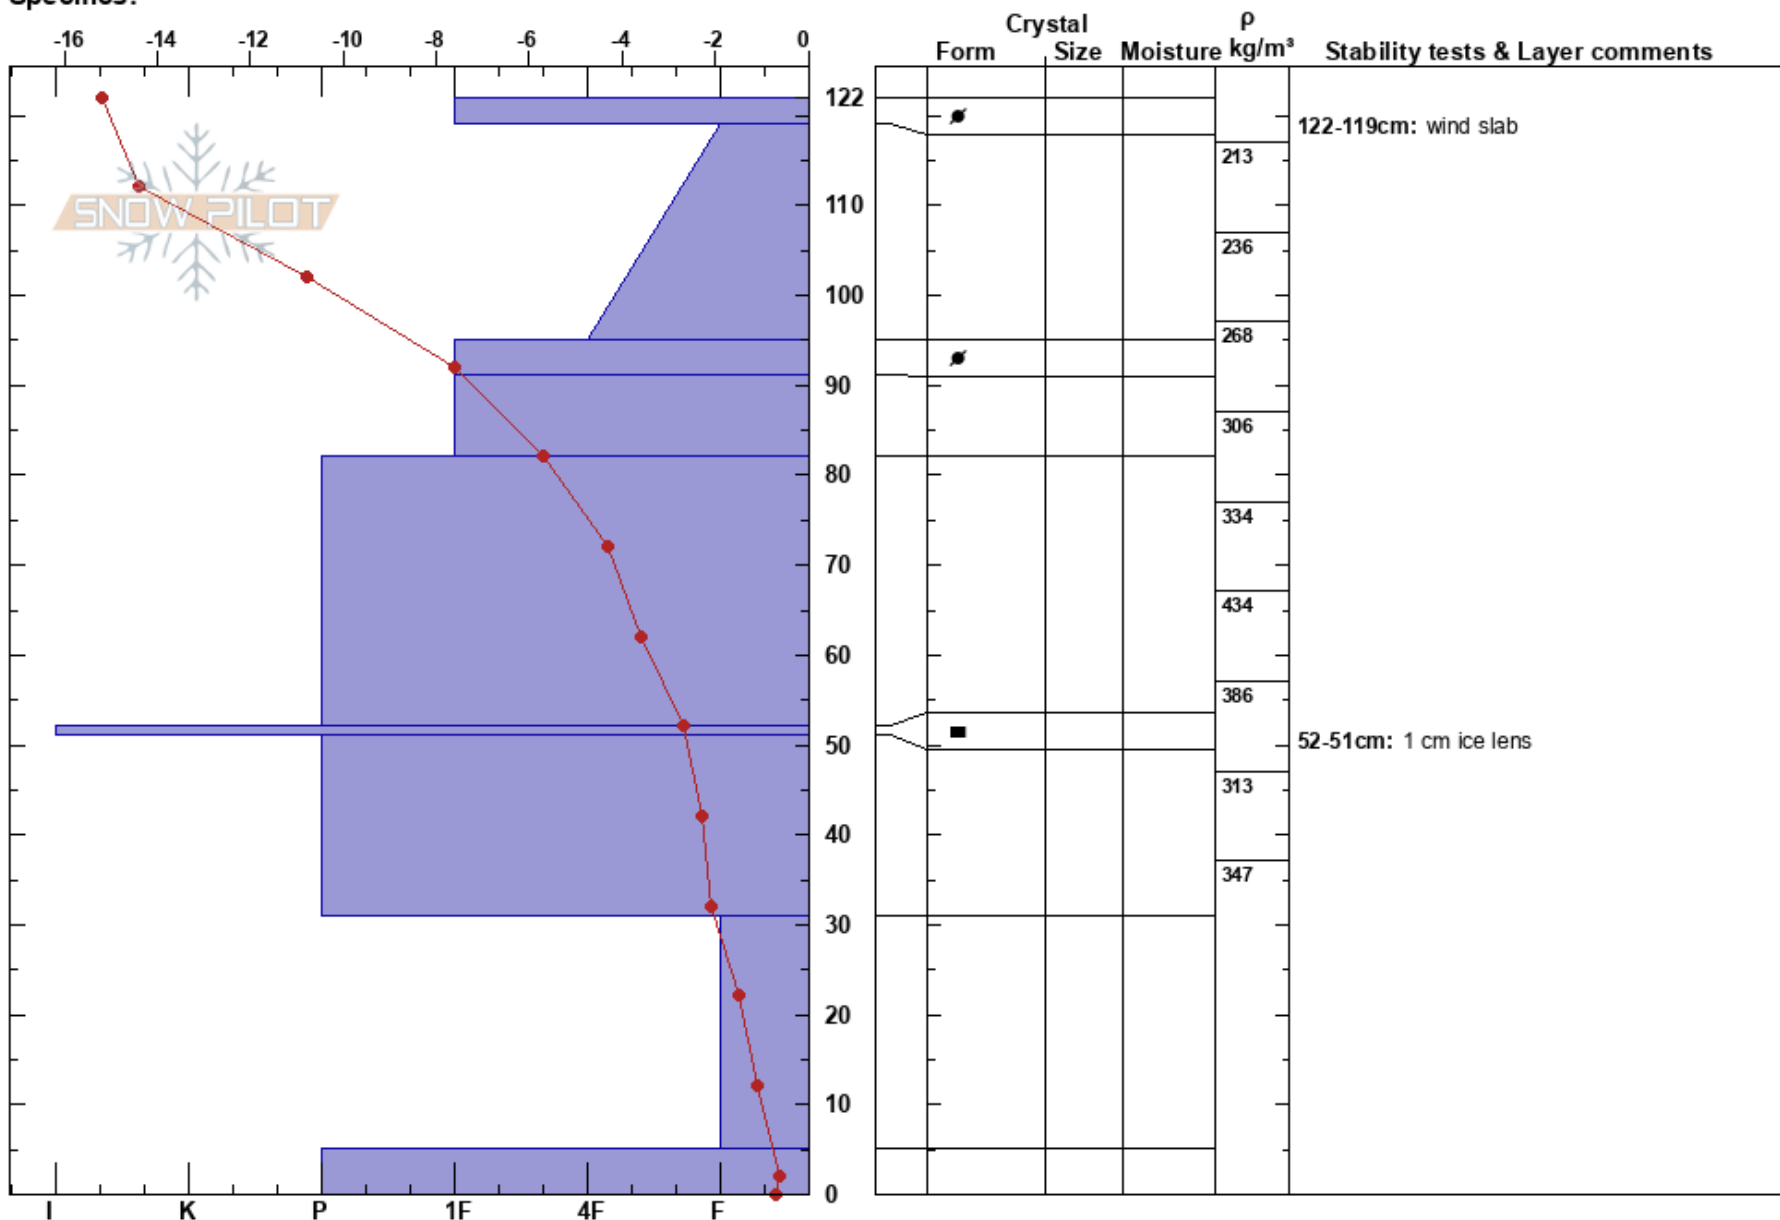

KP12
 Crested Butte
 CO
 Elevation: 2853 m
 Aspect: S
 Specifics:

Daniel Hogan
 01/22/2023 - 10:35am
 Co-ord: 38.94161N, -106.97282W
 Slope Angle: 0°
 Wind Loading:

Stability:
 Air Temperature:
 Sky Cover:
 Precipitation:
 Wind:

HS: 122
 122-119cm: wind slab
 52-51cm: 1 cm ice lens

Notes: IR surface temp was -15.8 C, IR thermometer temp was -15.2 C. Corrected version of KP12.