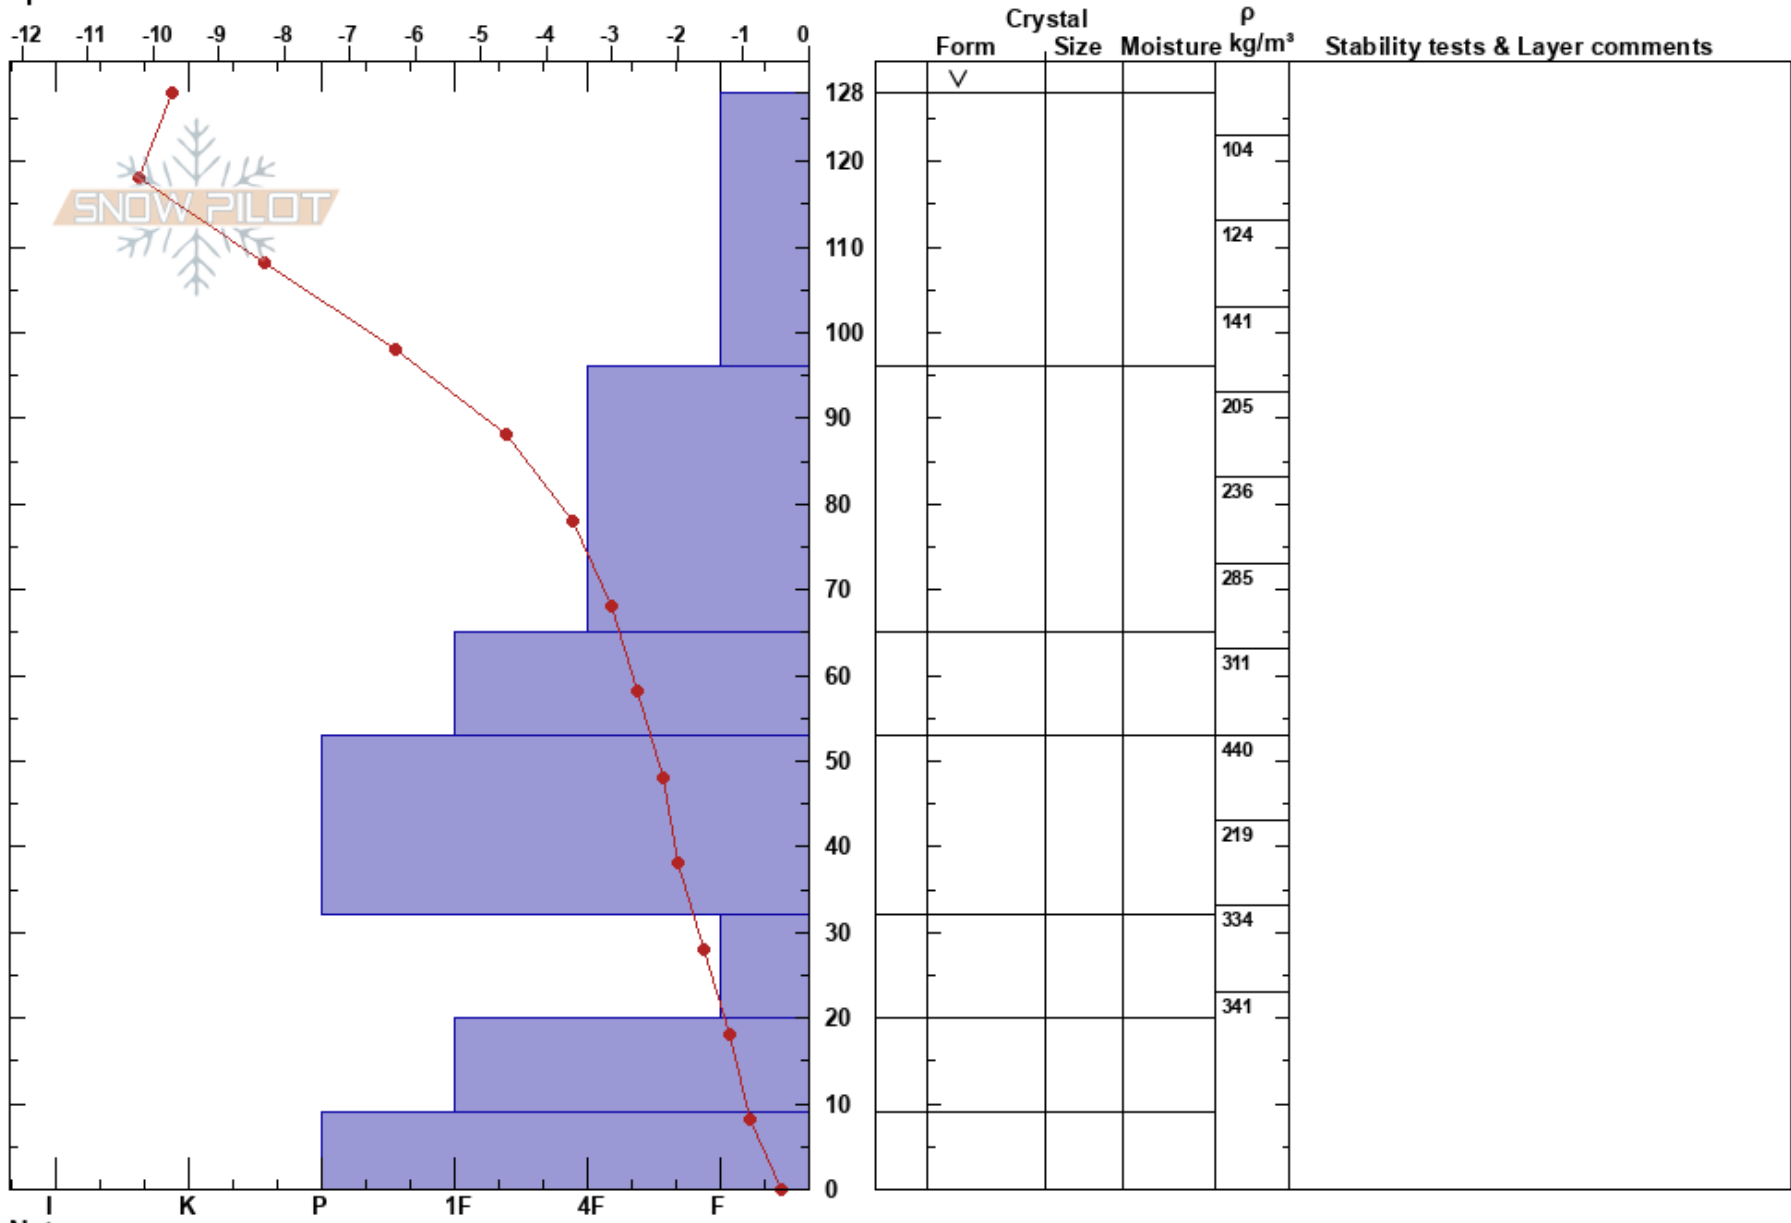

KP10  
 Crested Butte  
 CO  
 Elevation: 2853 m  
 Aspect: S  
 Specifics:

Daniel Hogan  
 01/19/2023 - 12:22pm  
 Co-ord: 38.94161N, -106.97282W  
 Slope Angle: 0°  
 Wind Loading:

Stability:  
 Air Temperature: -11°C  
 Sky Cover: FEW  
 Precipitation: NO  
 Wind: Calm

Notes: Surface IR was -12.5 C and -9.7 C with thermometer. Corrected version of KP10.