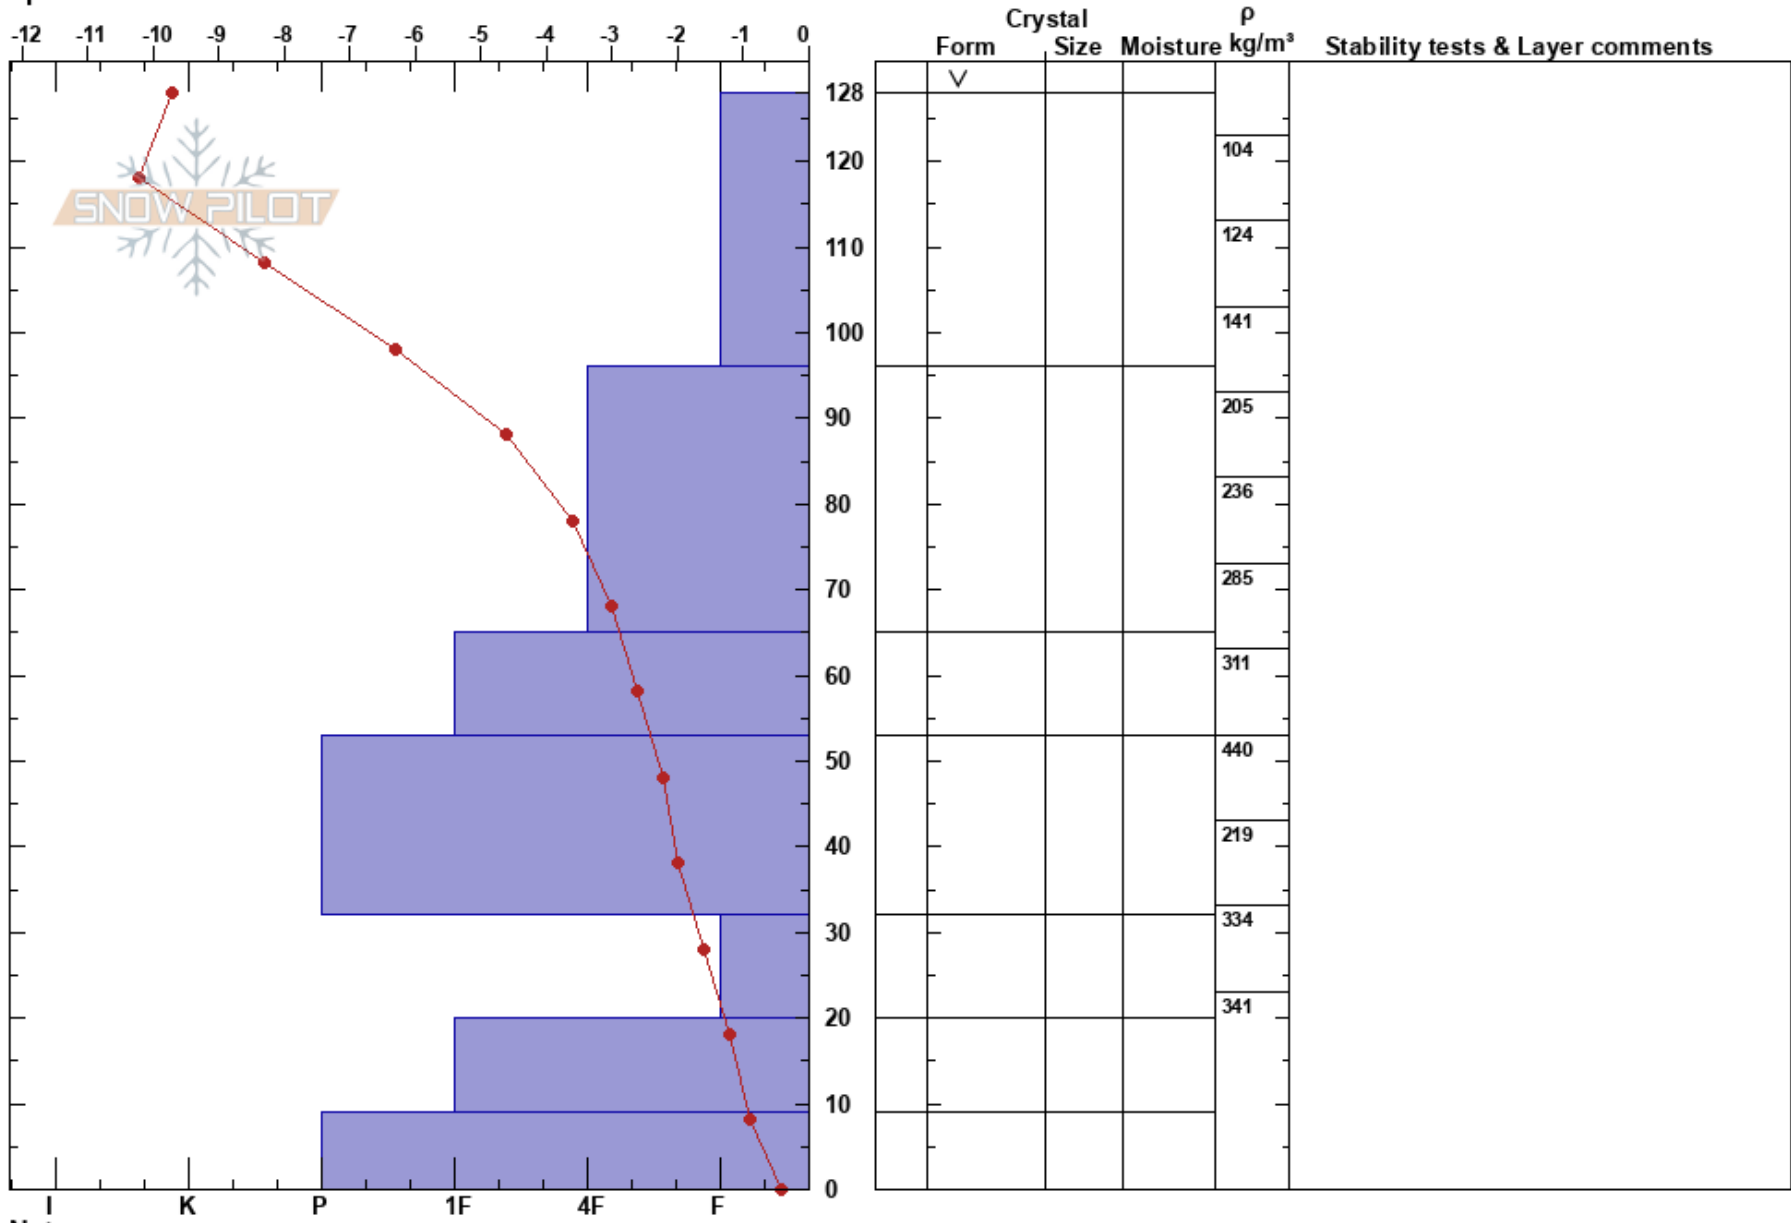

KP10
 Crested Butte
 CO
 Elevation: 2853 m
 Aspect: S
 Specifics:

Daniel Hogan
 01/19/2023 - 12:22pm
 Co-ord: 38.94161N, -106.97282W
 Slope Angle: 0°
 Wind Loading:

Stability:
 Air Temperature: -11°C
 Sky Cover: FEW
 Precipitation: NO
 Wind: Calm

Notes: Surface IR was -12.5 C and -9.7 C with thermometer. Corrected version of KP10.