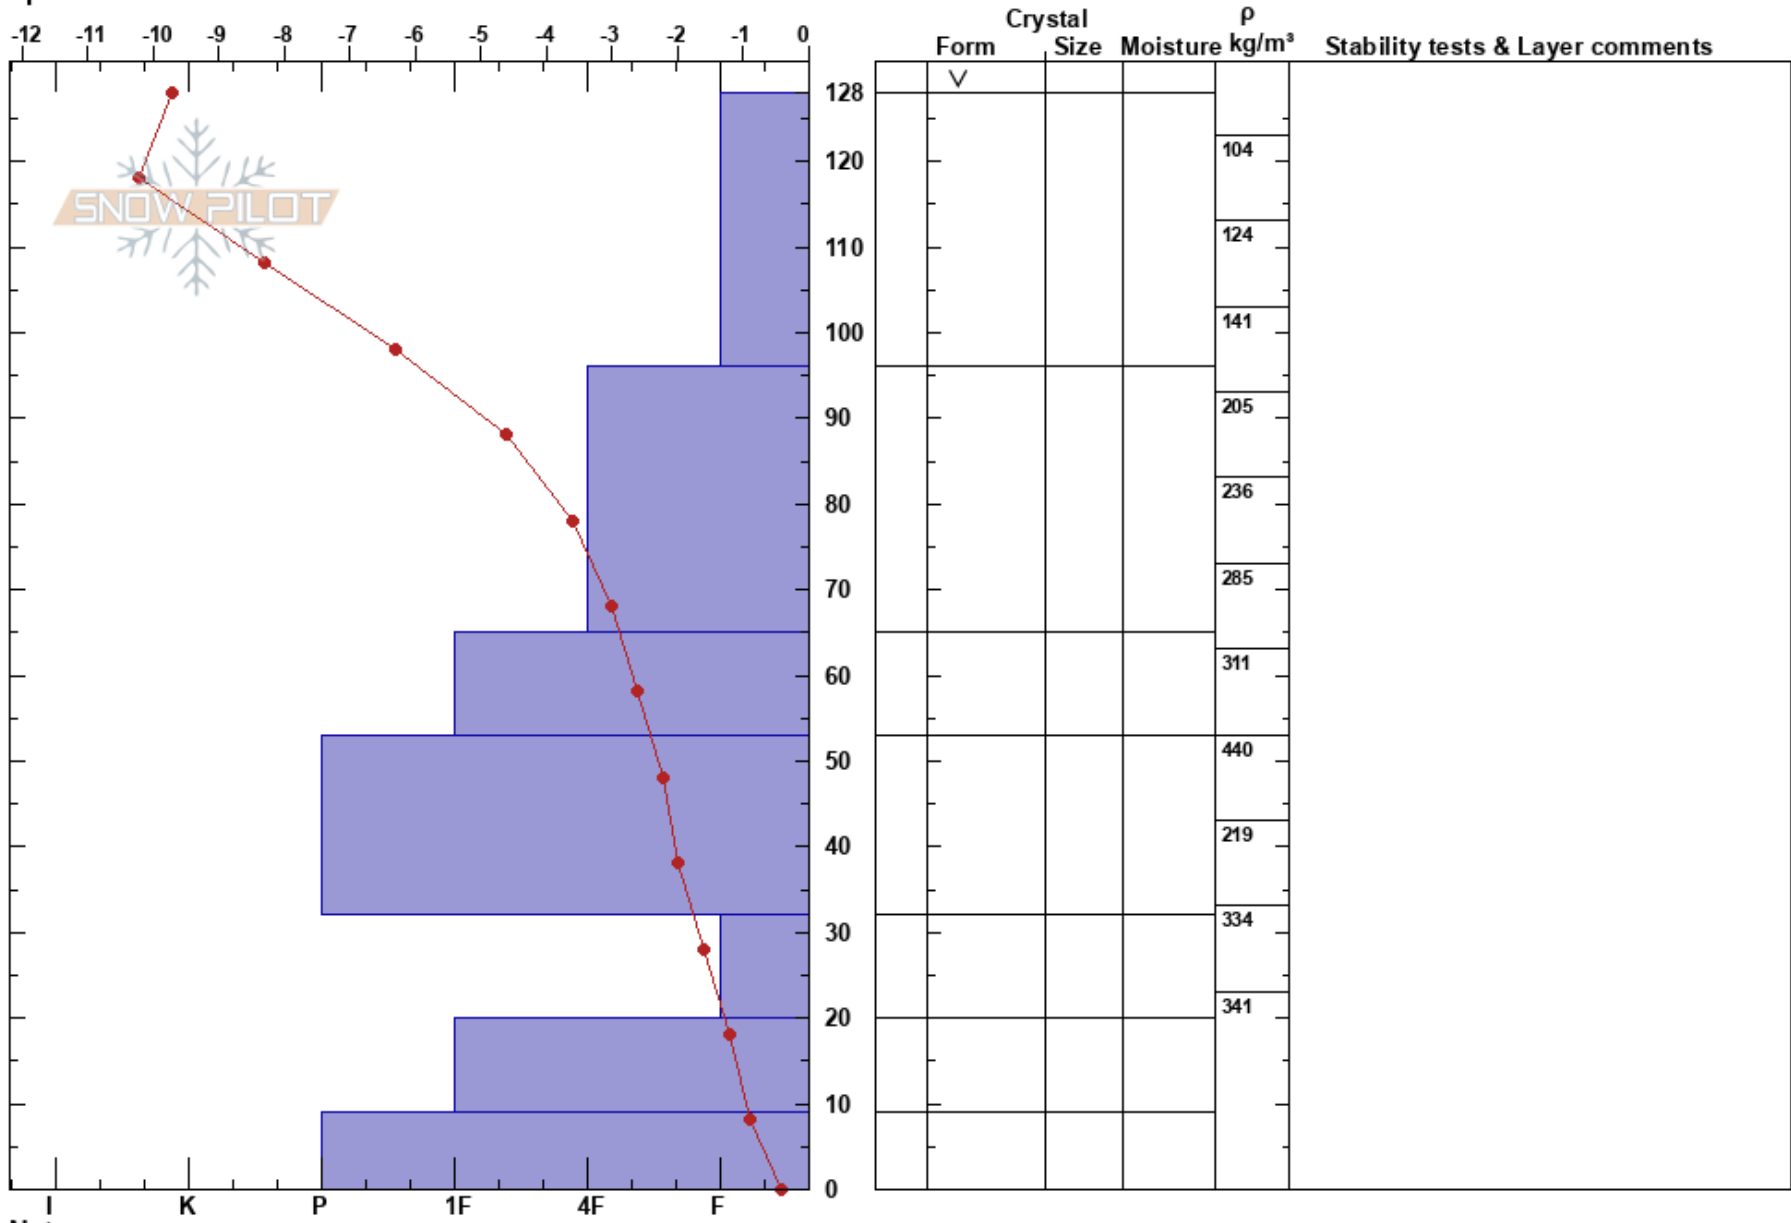

KP10
 Crested Butte
 CO
 Elevation: 2853 m
 Aspect: S
 Specifics:

Daniel Hogan
 01/19/2023 - 12:22pm
 Co-ord: 38.94161N, -106.97282W
 Slope Angle: 0°
 Wind Loading:

Stability:
 Air Temperature: -11°C
 Sky Cover: FEW
 Precipitation: NO
 Wind: Calm

HS: 128

Layer Notes:

Notes: Surface IR was -12.5 C and -9.7 C with thermometer. Corrected version of KP10.