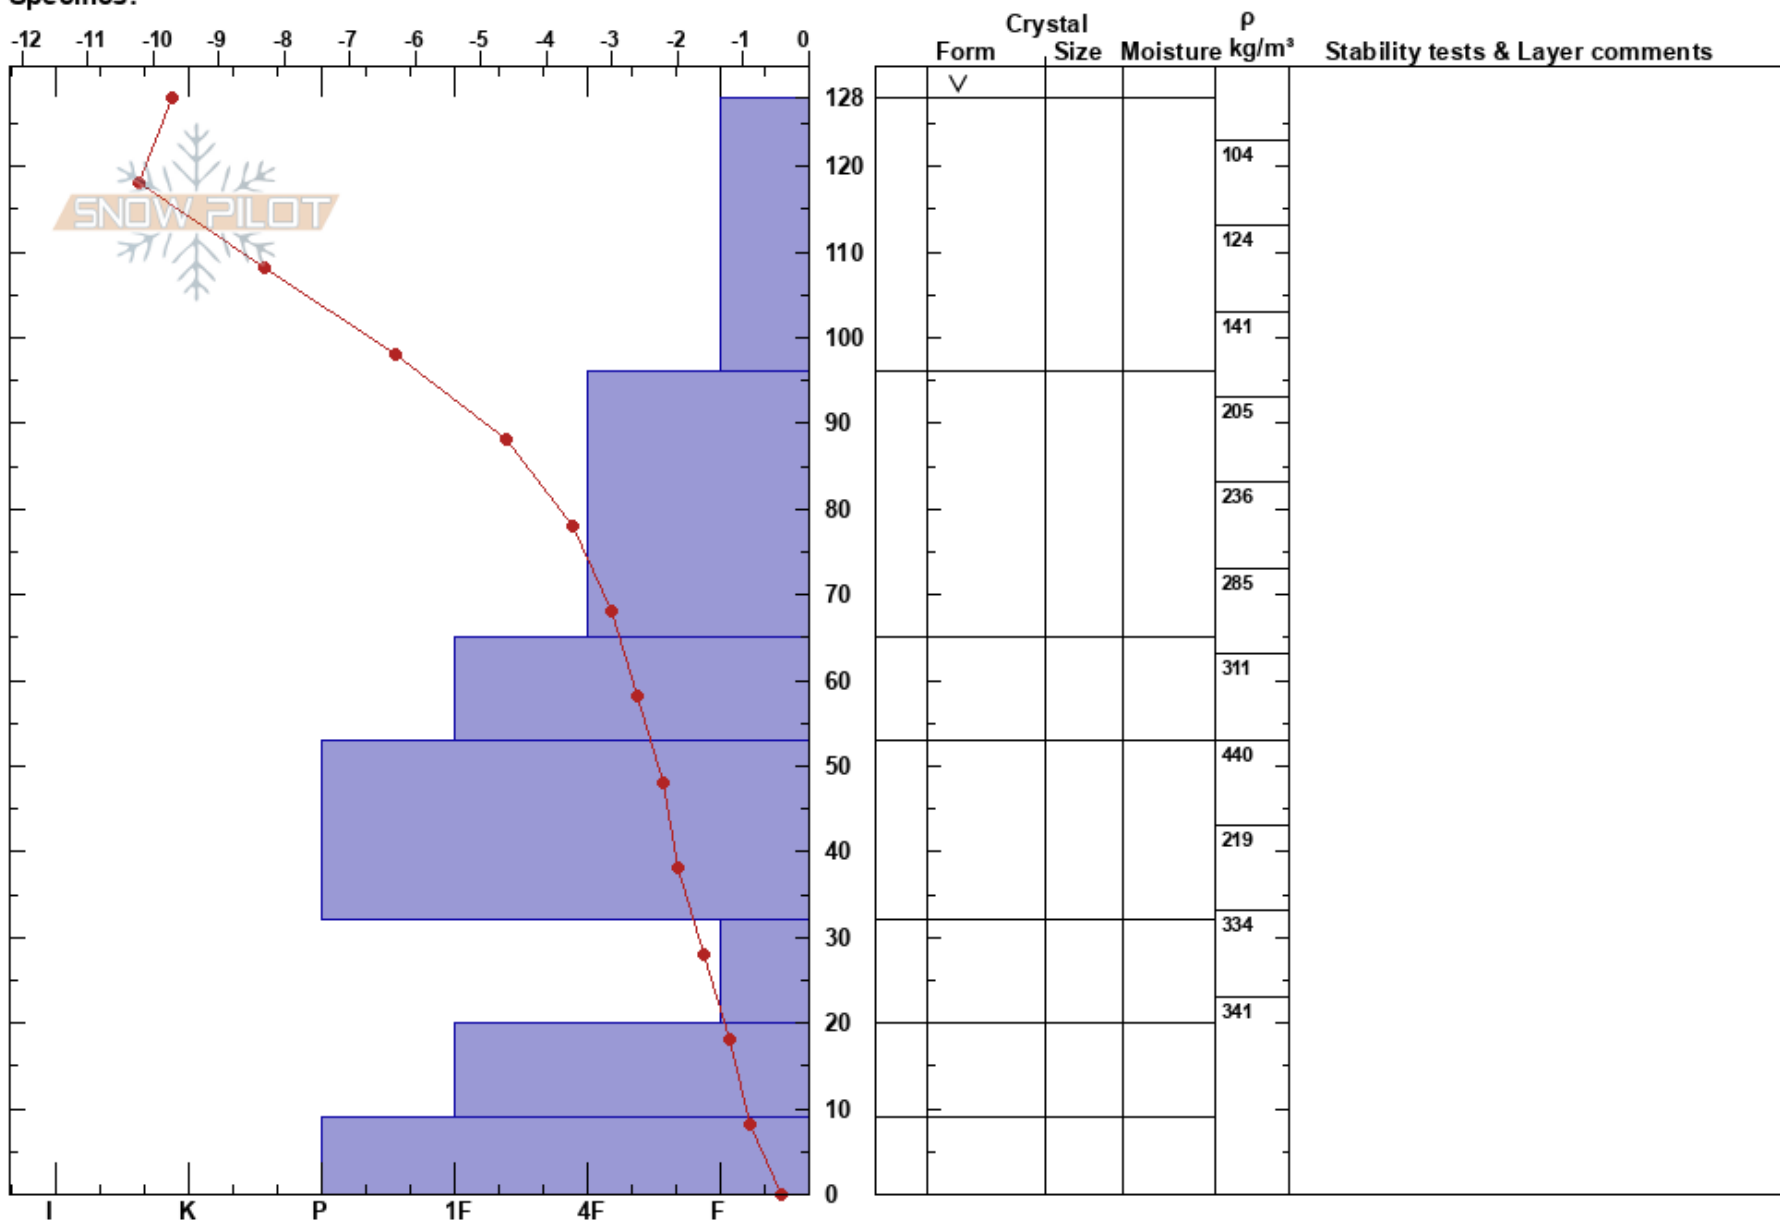

KP10
 Crested Butte
 CO
 Elevation: 2853 m
 Aspect: S
 Specifics:

Daniel Hogan
 01/19/2023 - 12:22pm
 Co-ord: 38.94161N, -106.97282W
 Slope Angle: 0°
 Wind Loading:

Stability:
 Air Temperature: -11°C
 Sky Cover: FEW
 Precipitation: NO
 Wind: Calm

Notes: Surface IR was -12.5 C and -9.7 C with thermometer. Corrected version of KP10.