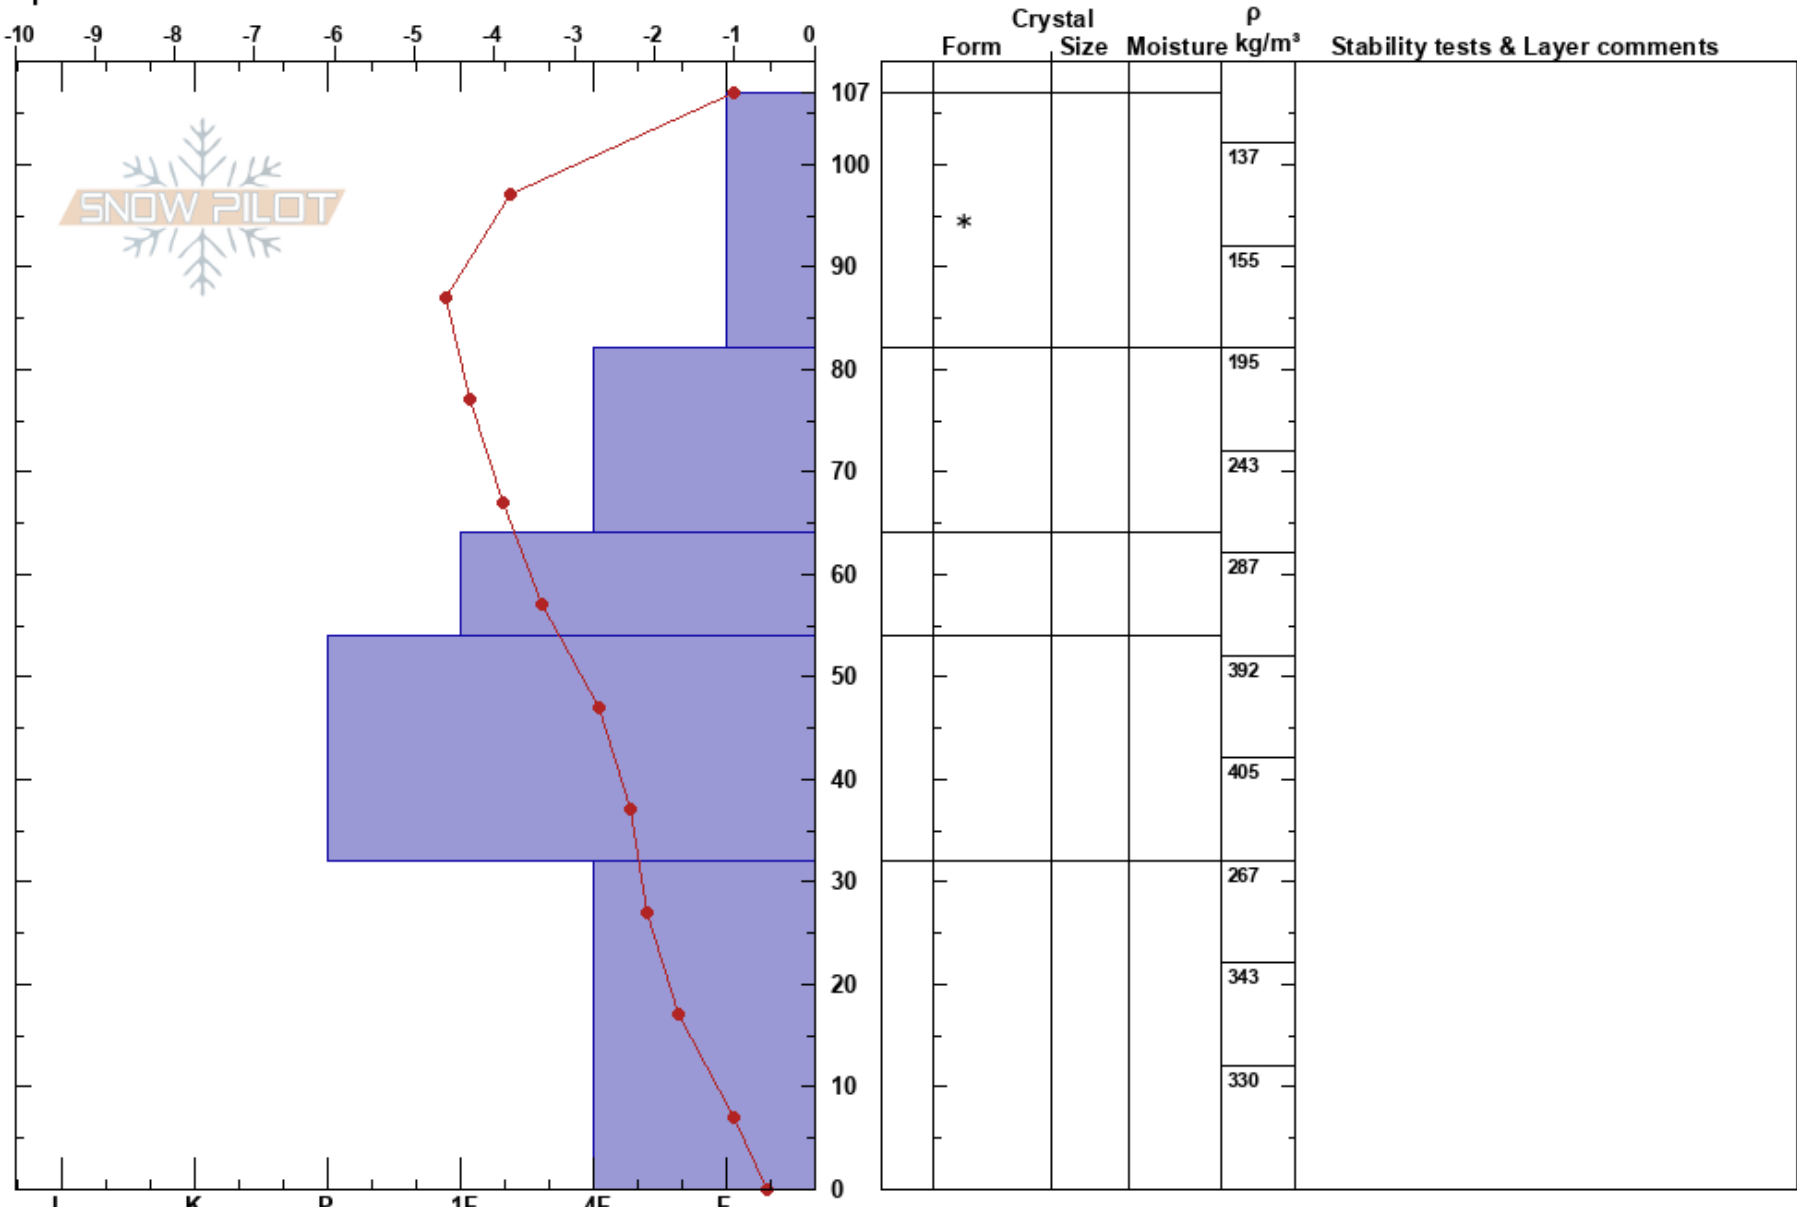

KP07
 Crested Butte
 CO
 Elevation: 2853 m
 Aspect: S
 Specifics:

Daniel Hogan
 01/15/2023 - 11:15am
 Co-ord: 38.94161N, -106.97282W
 Slope Angle: 0°
 Wind Loading:

Stability:
 Air Temperature: -5°C
 Sky Cover: OVC
 Precipitation: S2
 Wind: Light Breeze

Notes: Strong snowfall over the day. IR temperature -4.5 C and thermometer was -1 C. Corrected version of KP07.