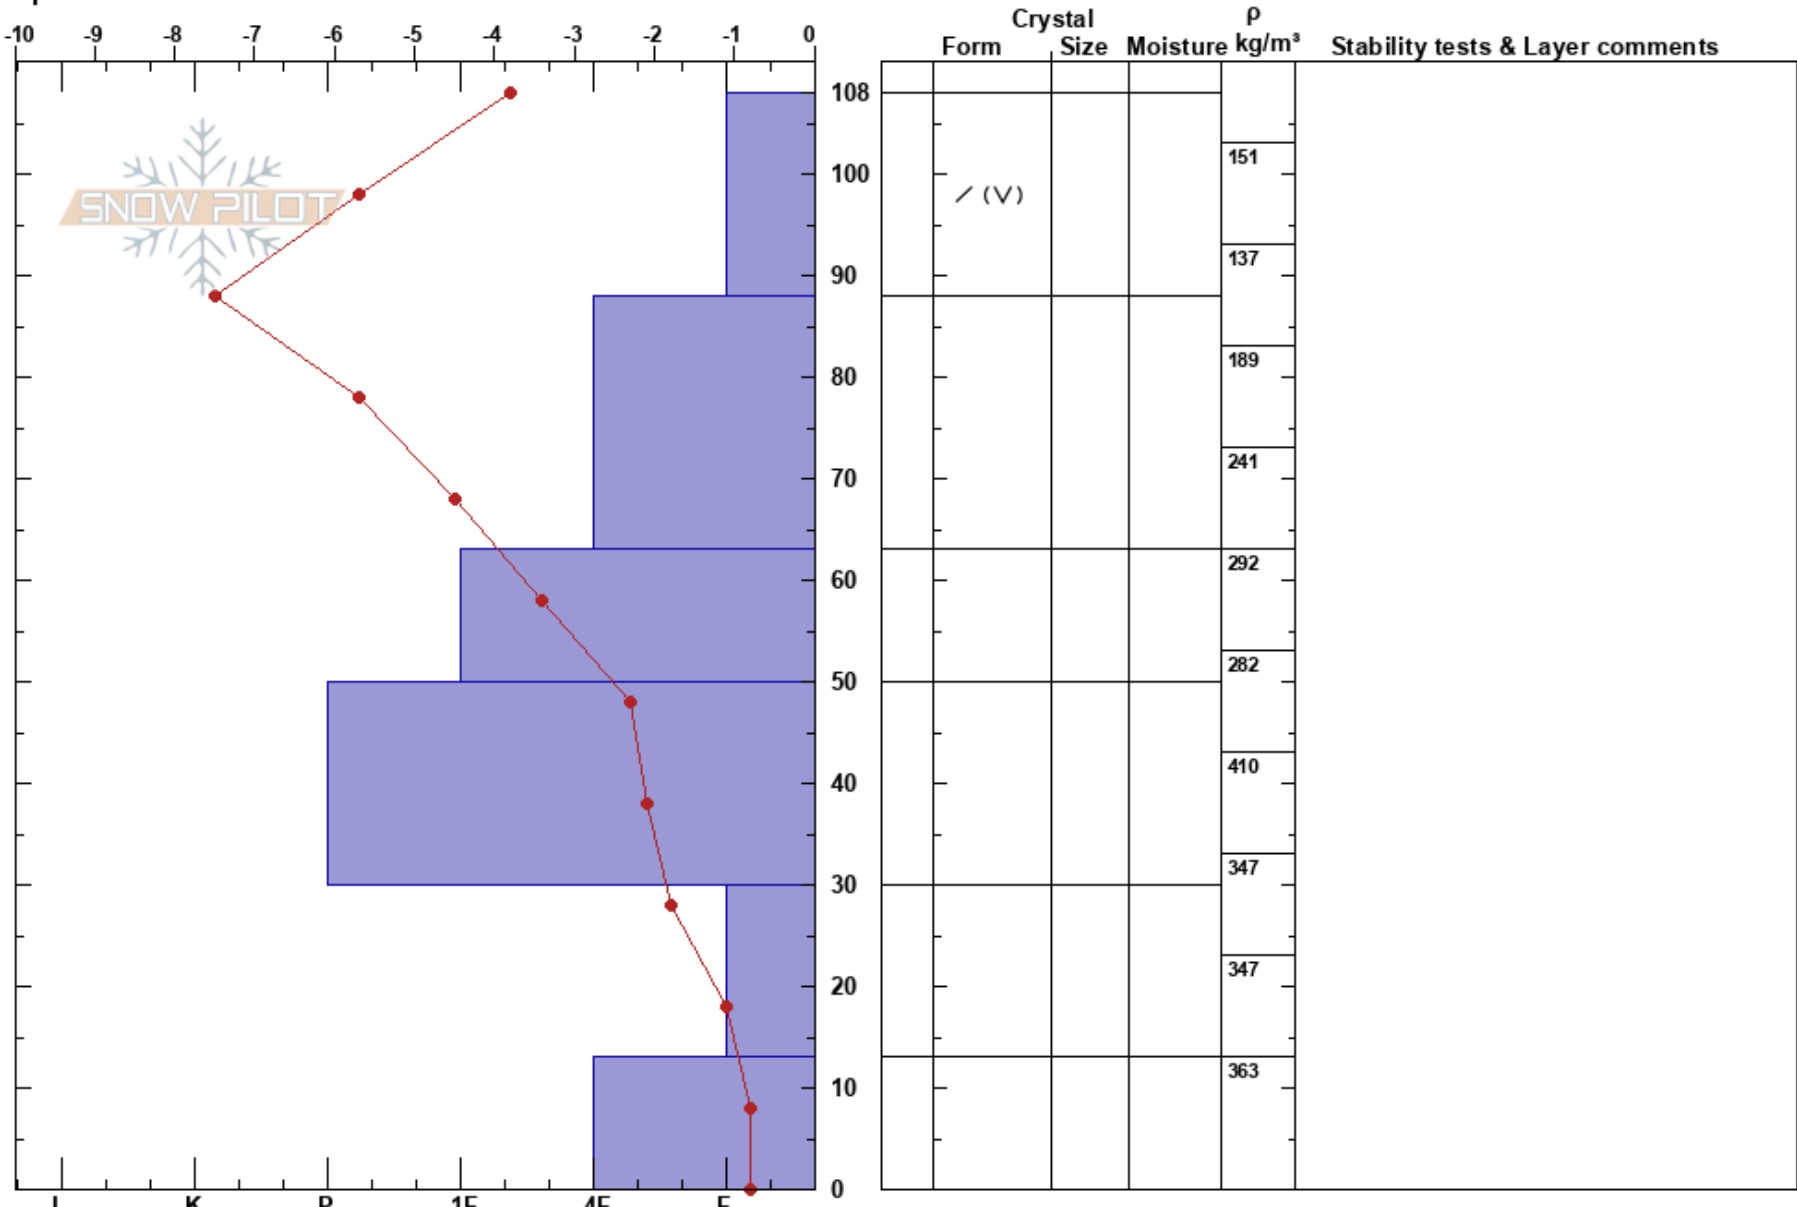

KP06  
 Crested Butte  
 CO  
 Elevation: 2853 m  
 Aspect: S  
 Specifics:

Daniel Hogan  
 01/13/2023 - 1:46pm  
 Co-ord: 38.94160N, -106.97282W  
 Slope Angle: 0°  
 Wind Loading:

Stability:  
 Air Temperature: -7°C  
 Sky Cover: FEW  
 Precipitation: NO  
 Wind: SW Calm

Notes: Corrected version of KP06. Surface hoar observed with IR surface temperature at -3.8 C