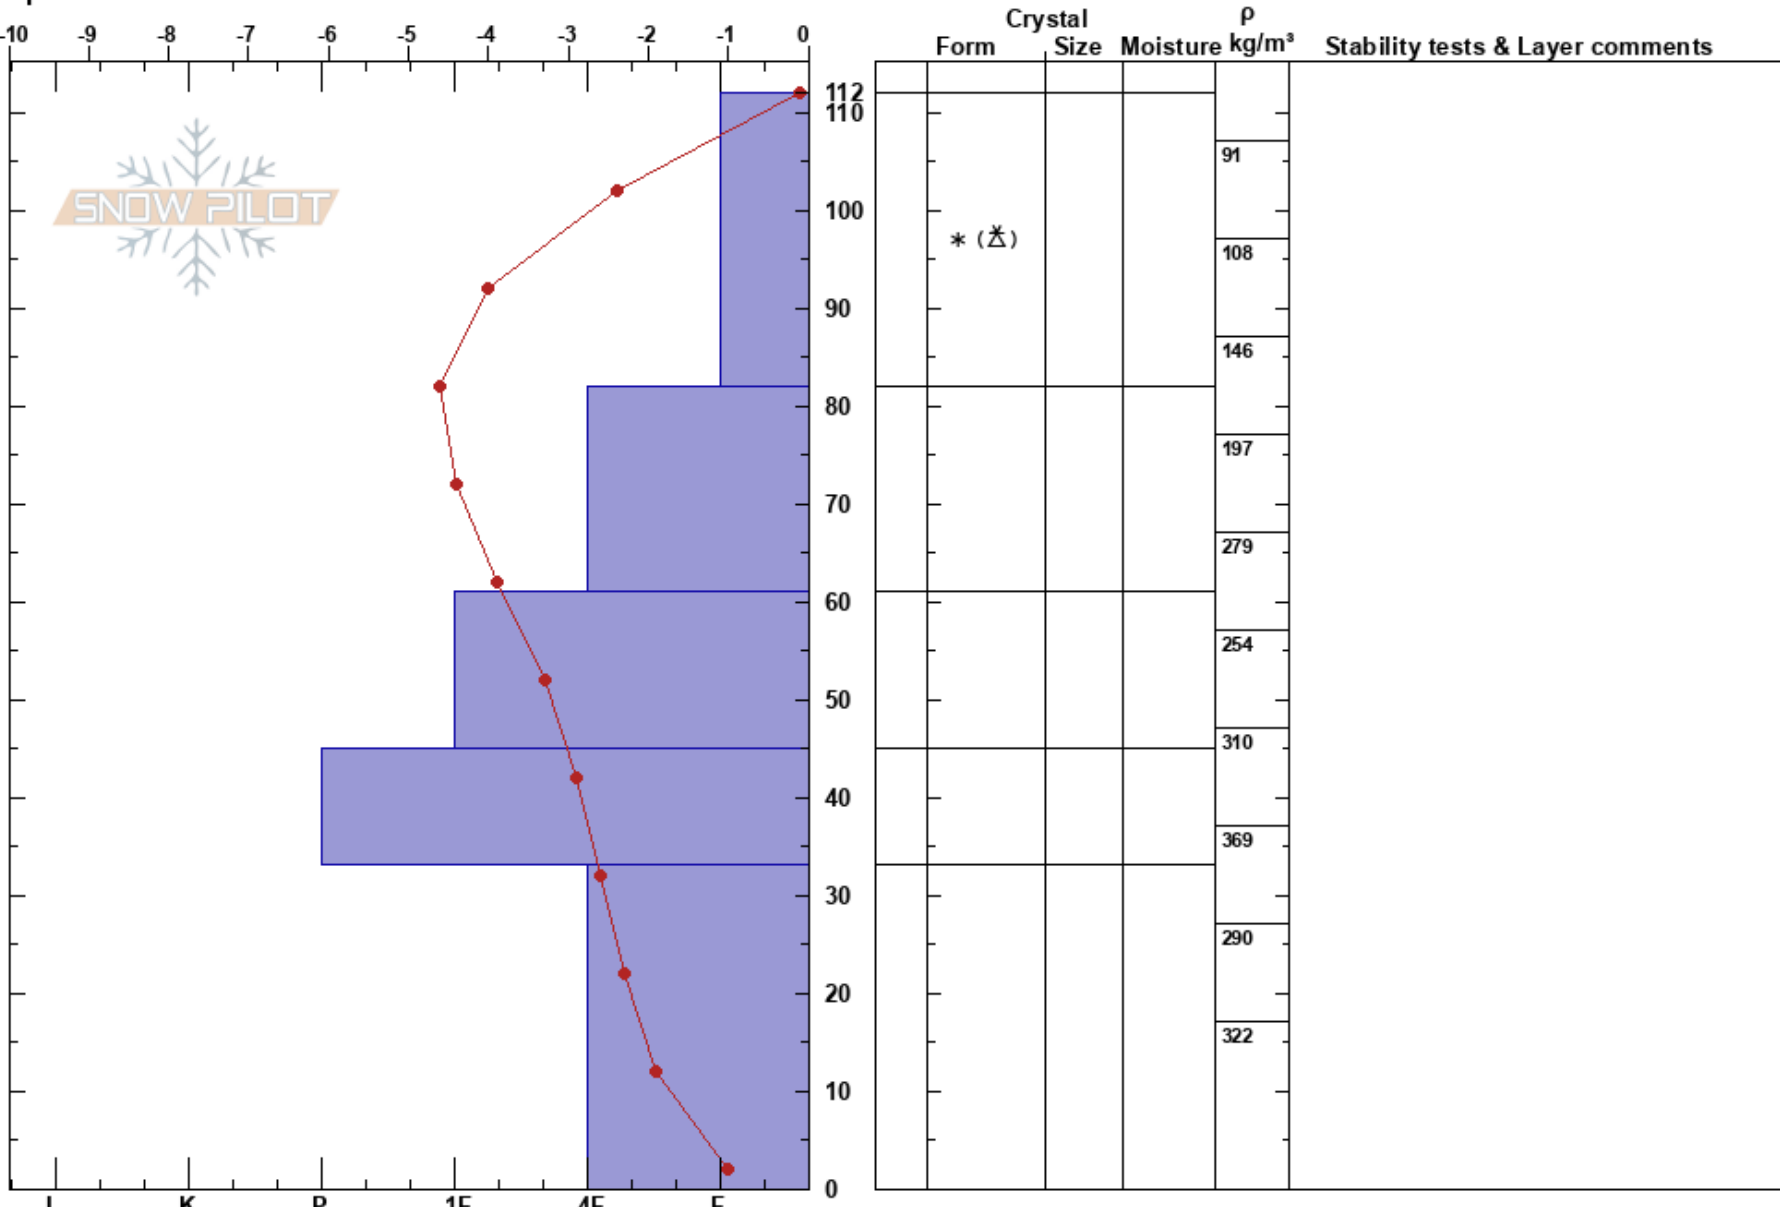

KP03
 Crested Butte
 CO
 Elevation: 2853 m
 Aspect: S
 Specifics:

Daniel Hogan
 01/10/2023 - 12:10pm
 Co-ord: 38.94161N, -106.97282W
 Slope Angle: 0°
 Wind Loading:

Stability:
 Air Temperature: 0°C
 Sky Cover: OVC
 Precipitation: S1
 Wind: SW Moderate
 HS: 112 Layer Notes:

Notes: Graupel falling at times when walking out to the site. IR temperature at surface was -1 C, thermometer was -0.1 C at 1210.