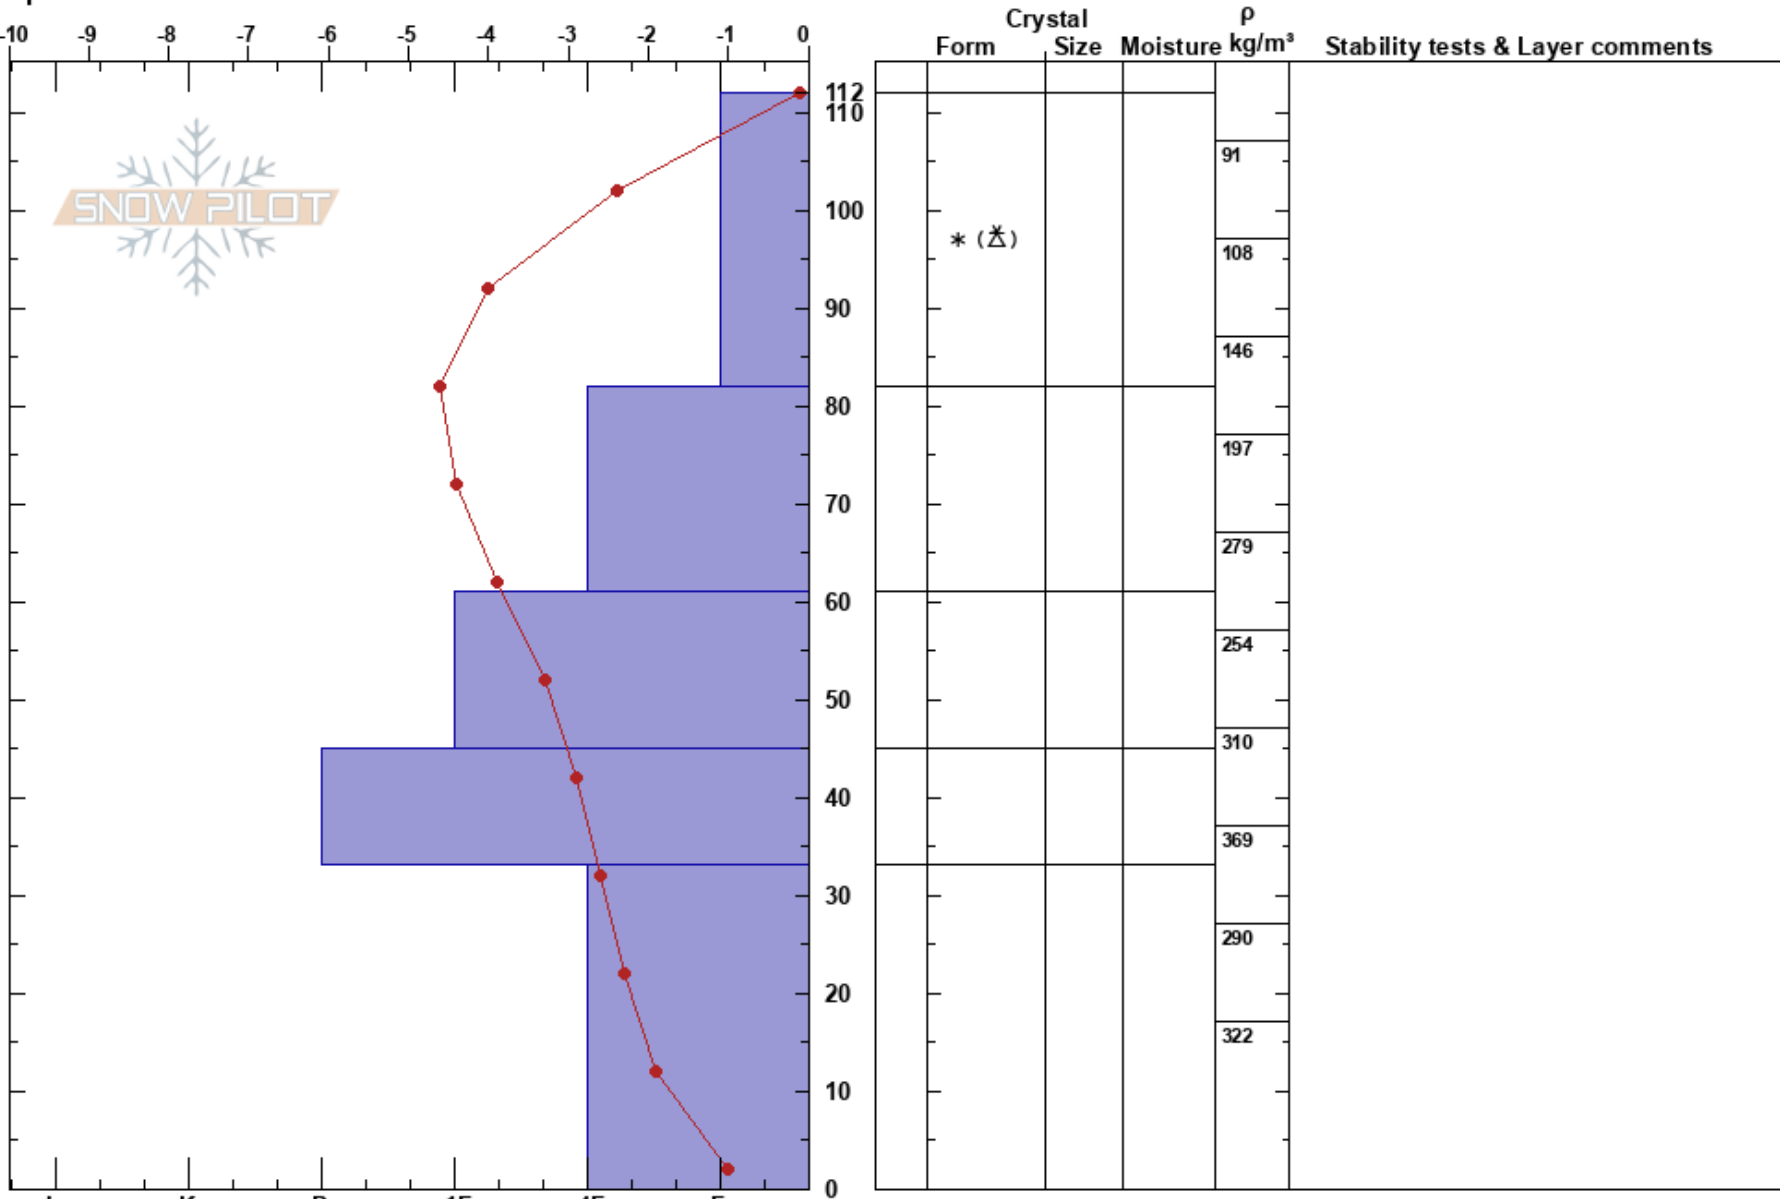

KP03
 Crested Butte
 CO
 Elevation: 2853 m
 Aspect: S
 Specifics:

Daniel Hogan
 01/10/2023 - 12:10pm
 Co-ord: 38.94161N, -106.97282W
 Slope Angle: 0°
 Wind Loading:

Stability:
 Air Temperature: 0°C
 Sky Cover: OVC
 Precipitation: S1
 Wind: SW Moderate
 HS: 112 Layer Notes:

Notes: Graupel falling at times when walking out to the site. IR temperature at surface was -1 C, thermometer was -0.1 C at 1210.