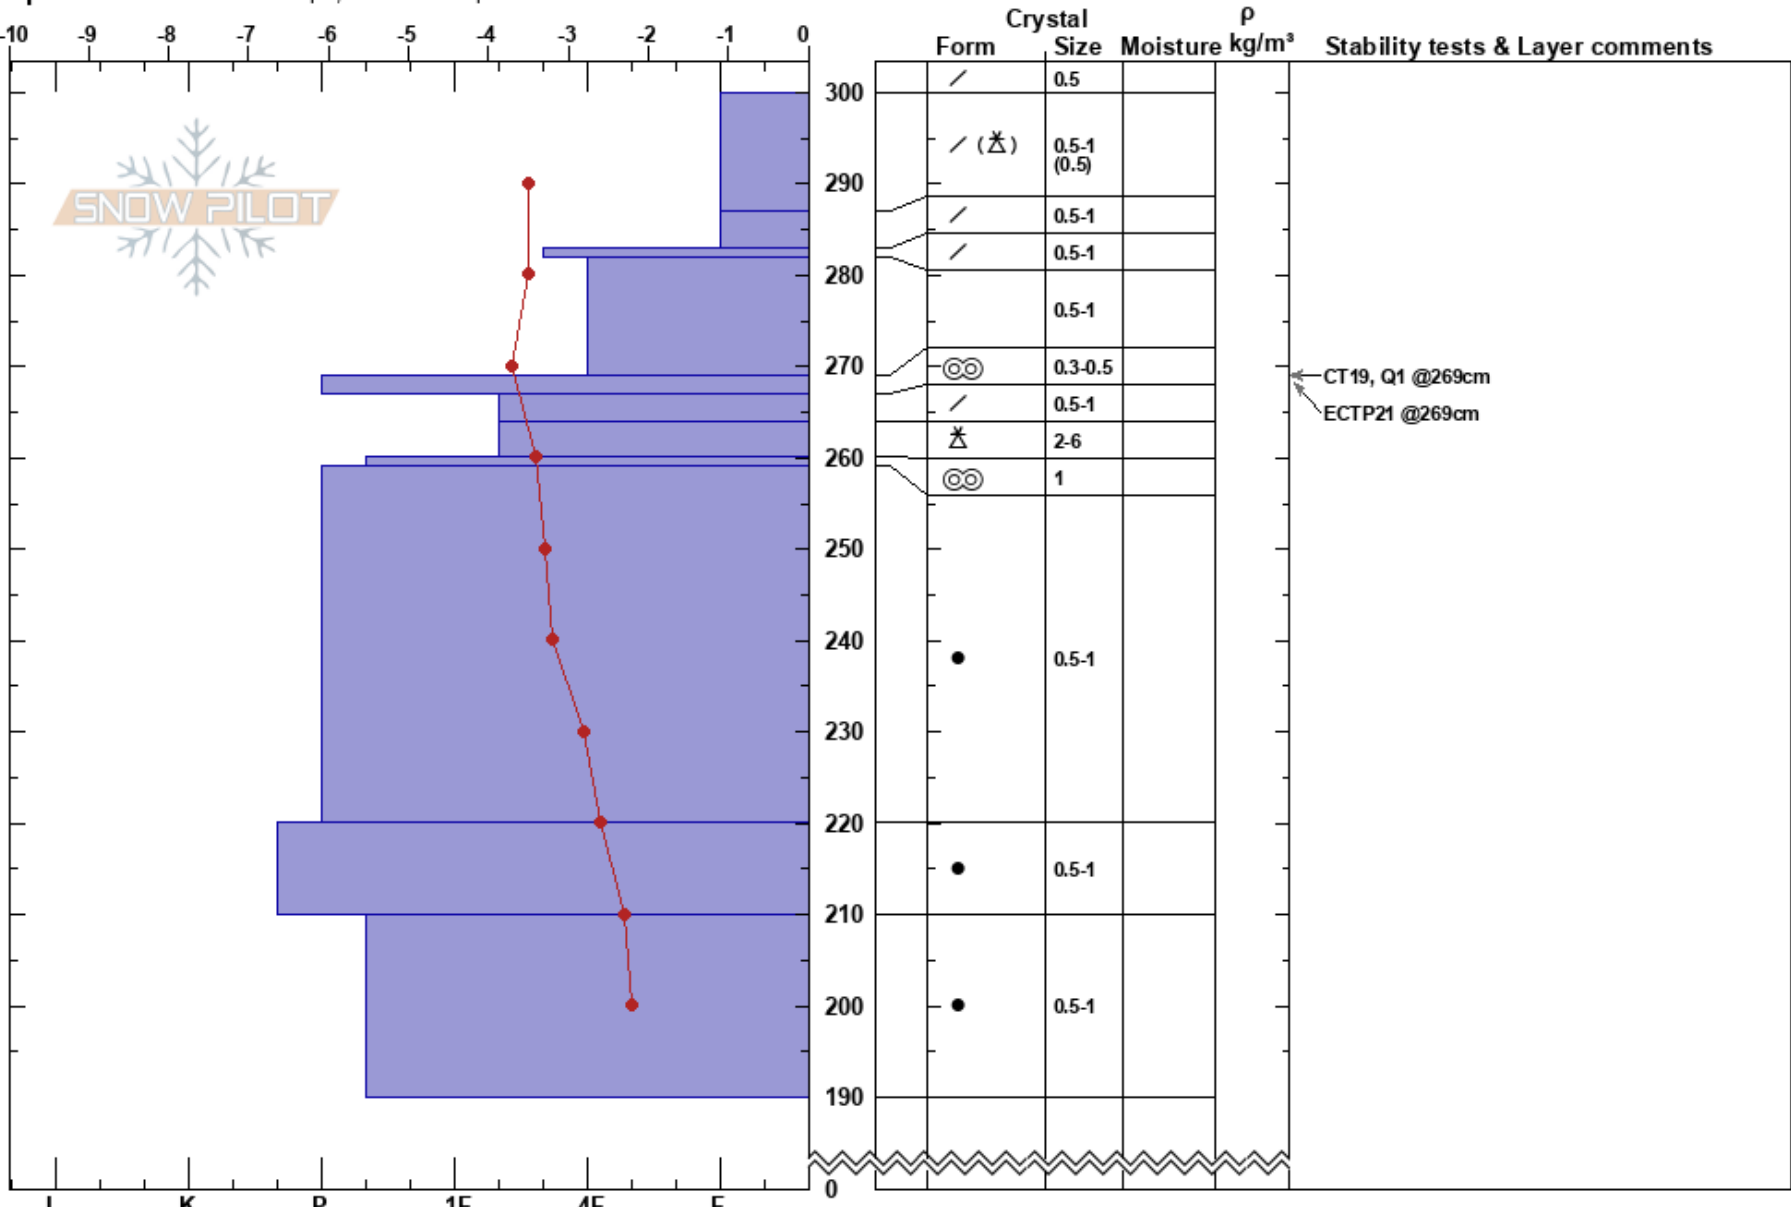

Thunderdome Col
 Bear River Range
 UT
 Elevation: 8200 ft
 Aspect: NE
 Specifics: Ski tracks on slope; We skied slope

Adam Crow
 03/21/2023 - 2:30pm
 Co-ord:
 Slope Angle: 34°
 Wind Loading: no

Stability: Good HS:300
 Air Temperature: -0.5°C PF: 25 269-267cm: Problematic layer
 Sky Cover: SCT PS: 10
 Precipitation: NO
 Wind: Calm