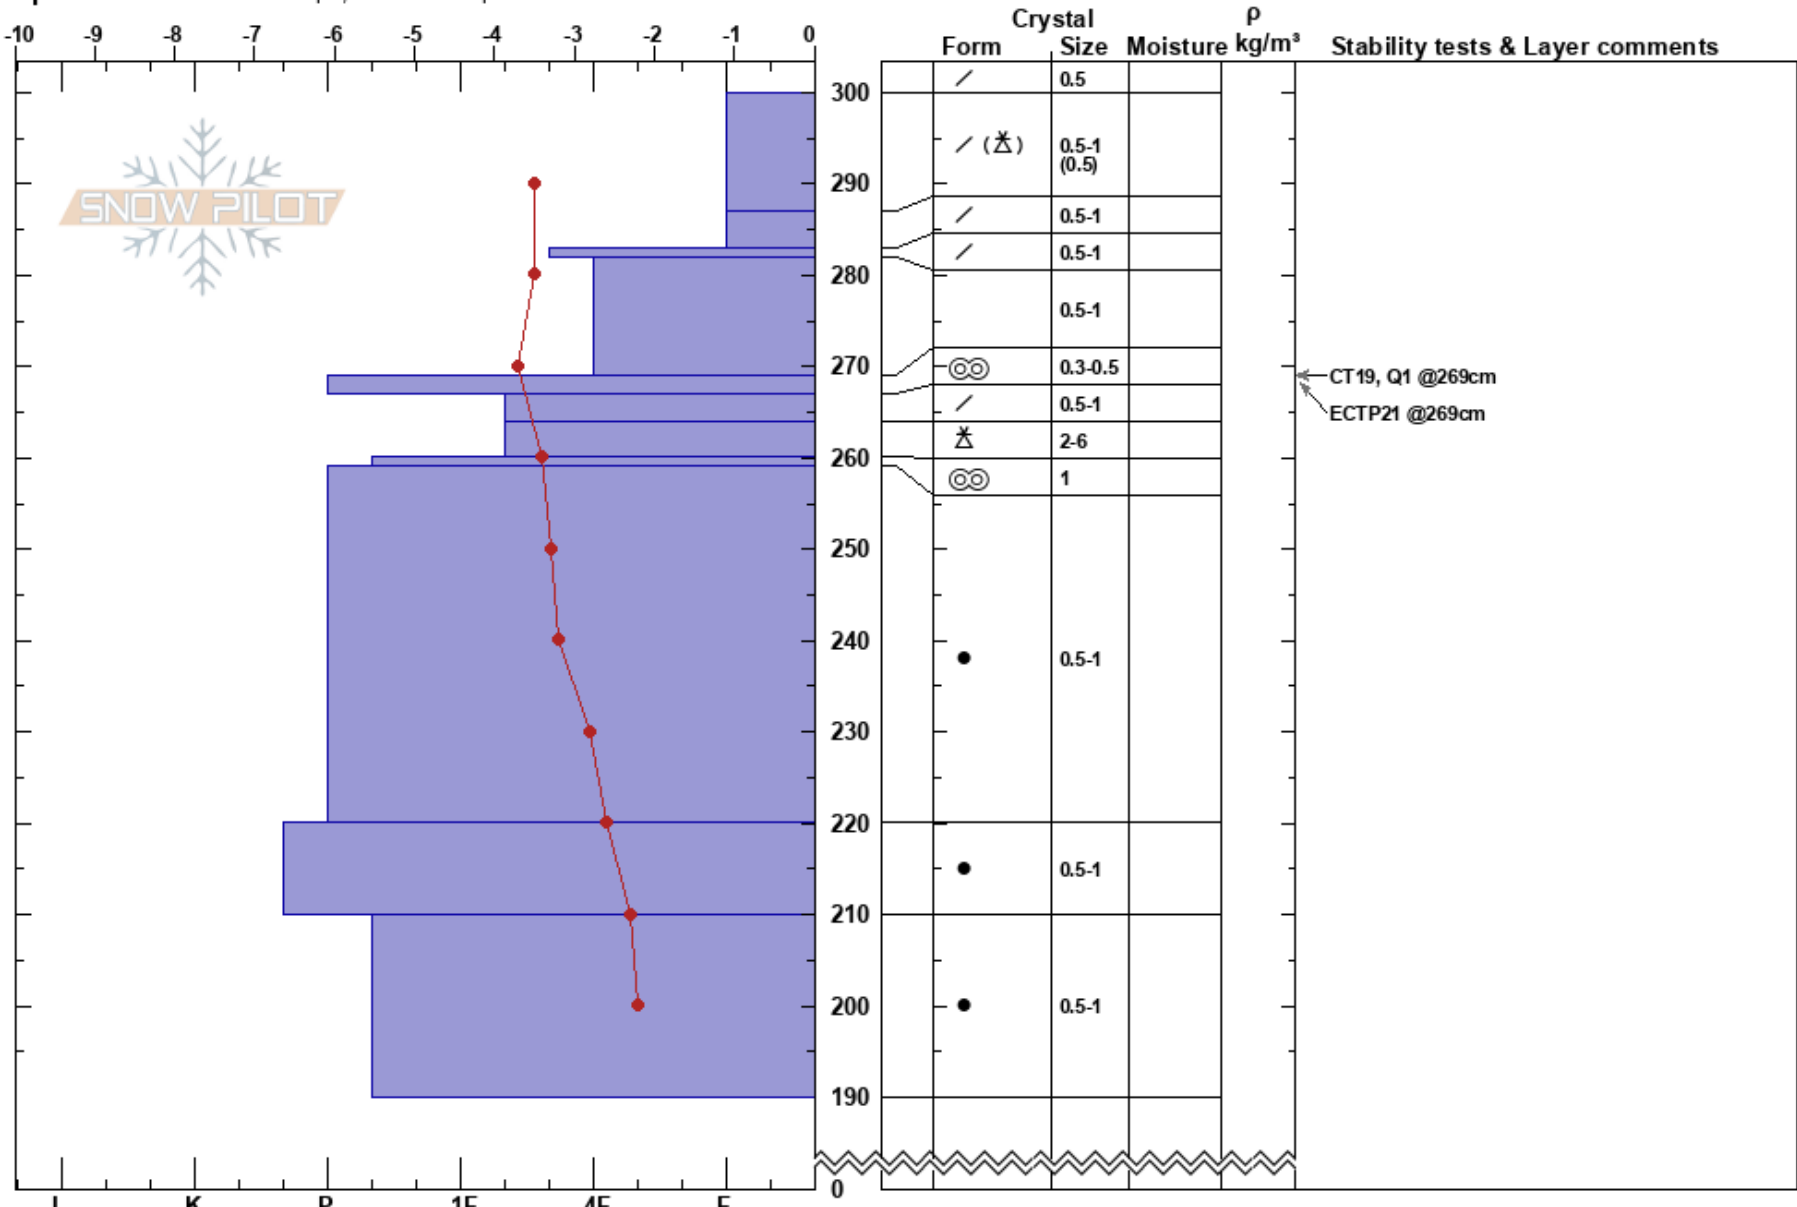

Thunderdome Col  
 Bear River Range  
 UT  
 Elevation: 8200 ft  
 Aspect: NE  
 Specifics: Ski tracks on slope; We skied slope

Adam Crow  
 03/21/2023 - 2:30pm  
 Co-ord:  
 Slope Angle: 34°  
 Wind Loading: no

Stability: Good HS:300  
 Air Temperature: -0.5°C PF: 25 269-267cm: Problematic layer  
 Sky Cover: SCT PS: 10  
 Precipitation: NO  
 Wind: Calm

Notes: