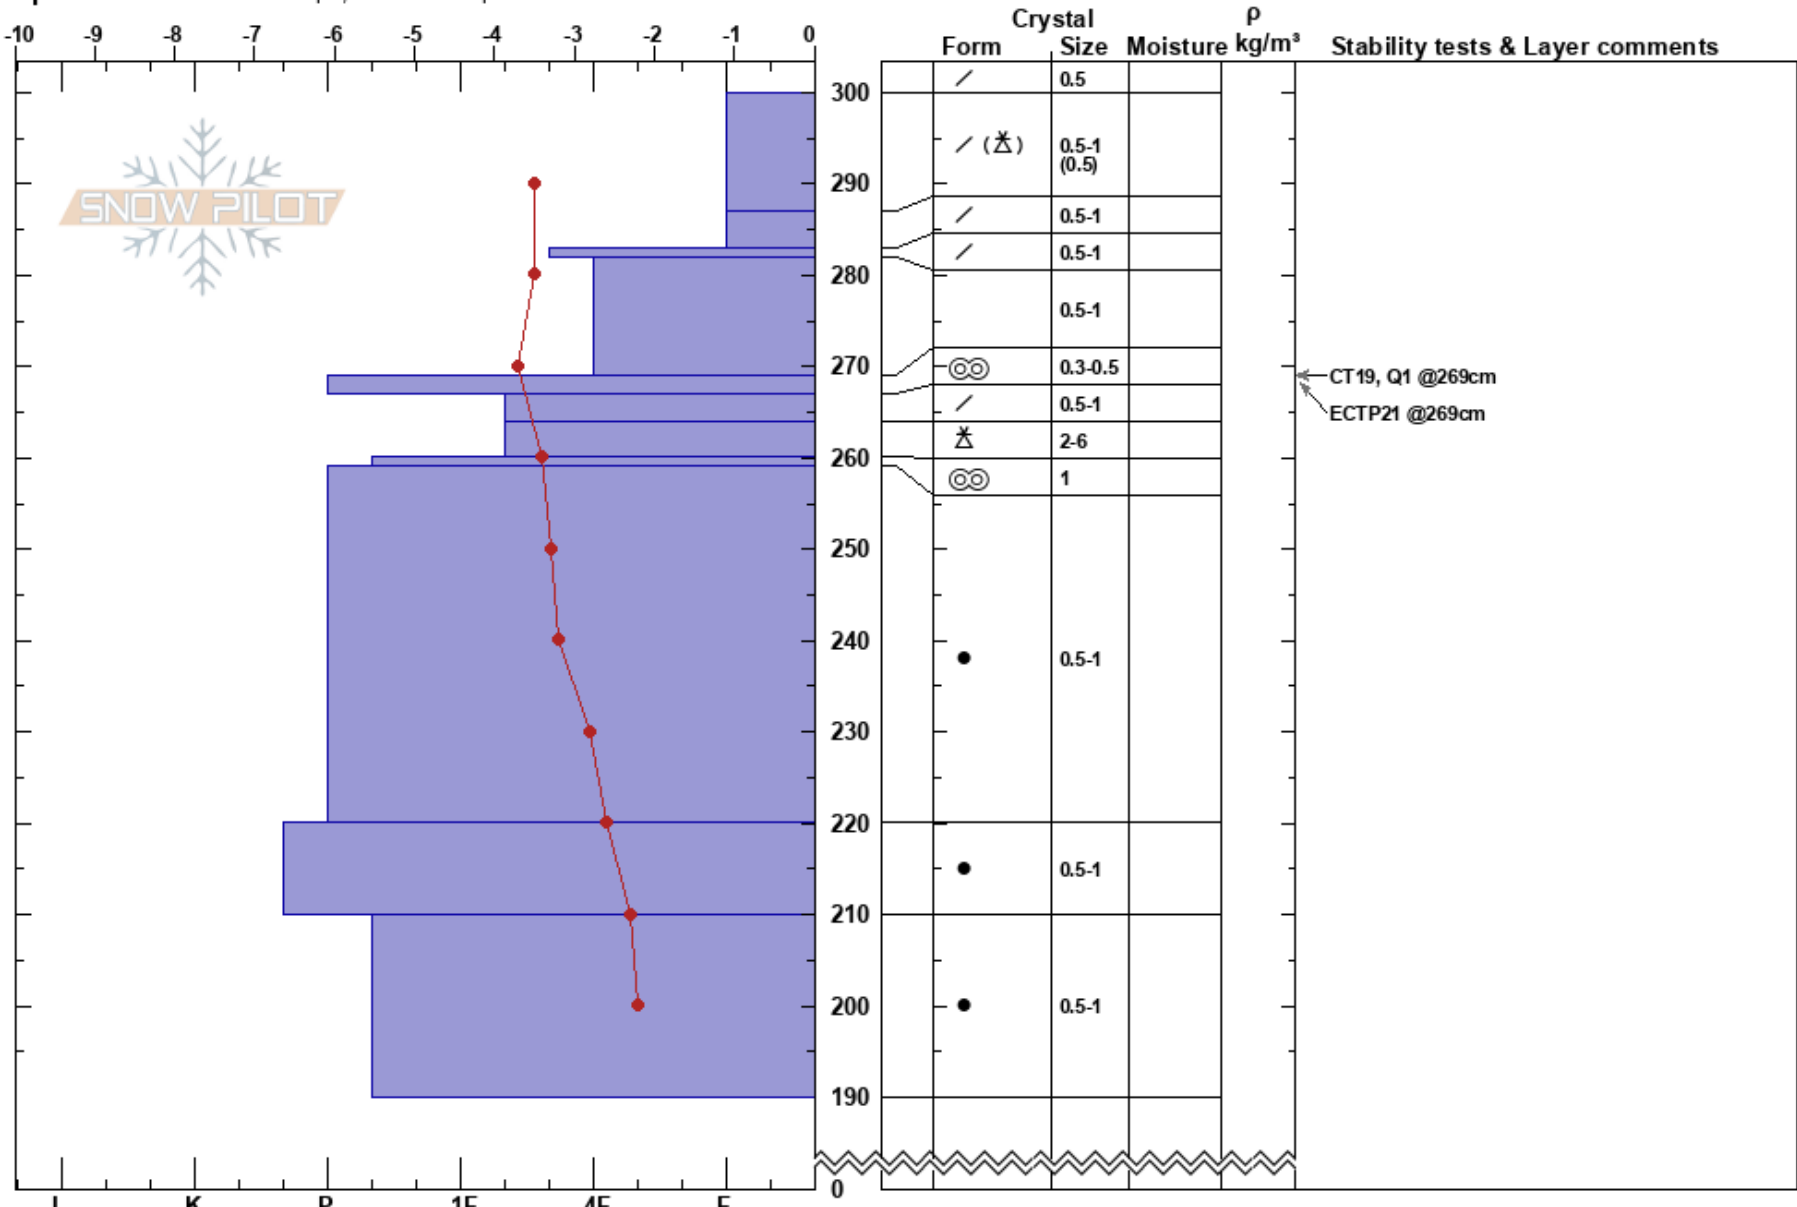

Thunderdome Col
 Bear River Range
 UT
 Elevation: 8200 ft
 Aspect: NE
 Specifics: Ski tracks on slope; We skied slope

Adam Crow
 03/21/2023 - 2:30pm
 Co-ord:
 Slope Angle: 34°
 Wind Loading: no

Stability: Good HS:300
 Air Temperature: -0.5°C PF: 25 269-267cm: Problematic layer
 Sky Cover: SCT PS: 10
 Precipitation: NO
 Wind: Calm