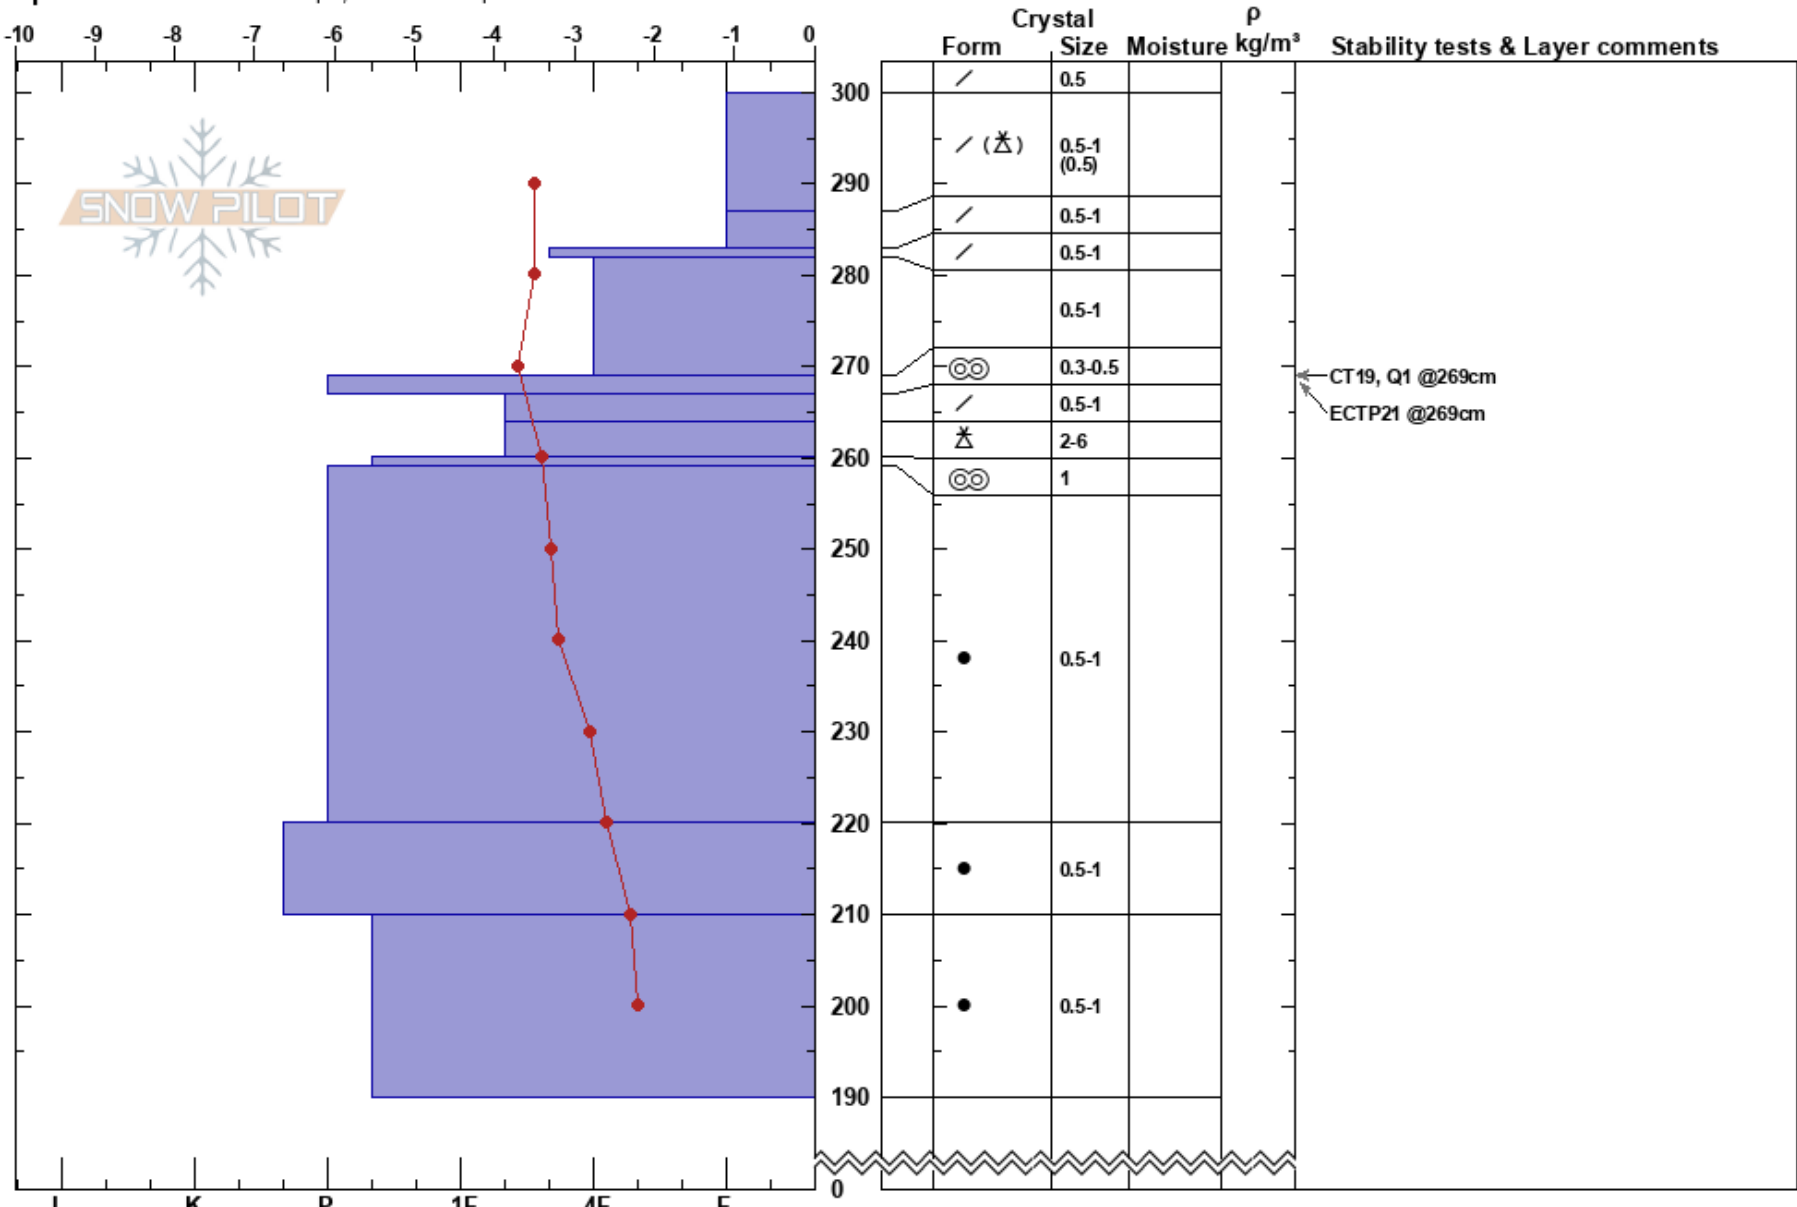

Thunderdome Col  
 Bear River Range  
 UT  
 Elevation: 8200 ft  
 Aspect: NE  
 Specifics: Ski tracks on slope; We skied slope

Adam Crow  
 03/21/2023 - 2:30pm  
 Co-ord:  
 Slope Angle: 34°  
 Wind Loading: no

Stability: Good  
 Air Temperature: -0.5°C  
 Sky Cover: SCT  
 Precipitation: NO  
 Wind: Calm  
 HS: 300  
 PF: 25  
 PS: 10  
 269-267cm: Problematic layer

Notes: