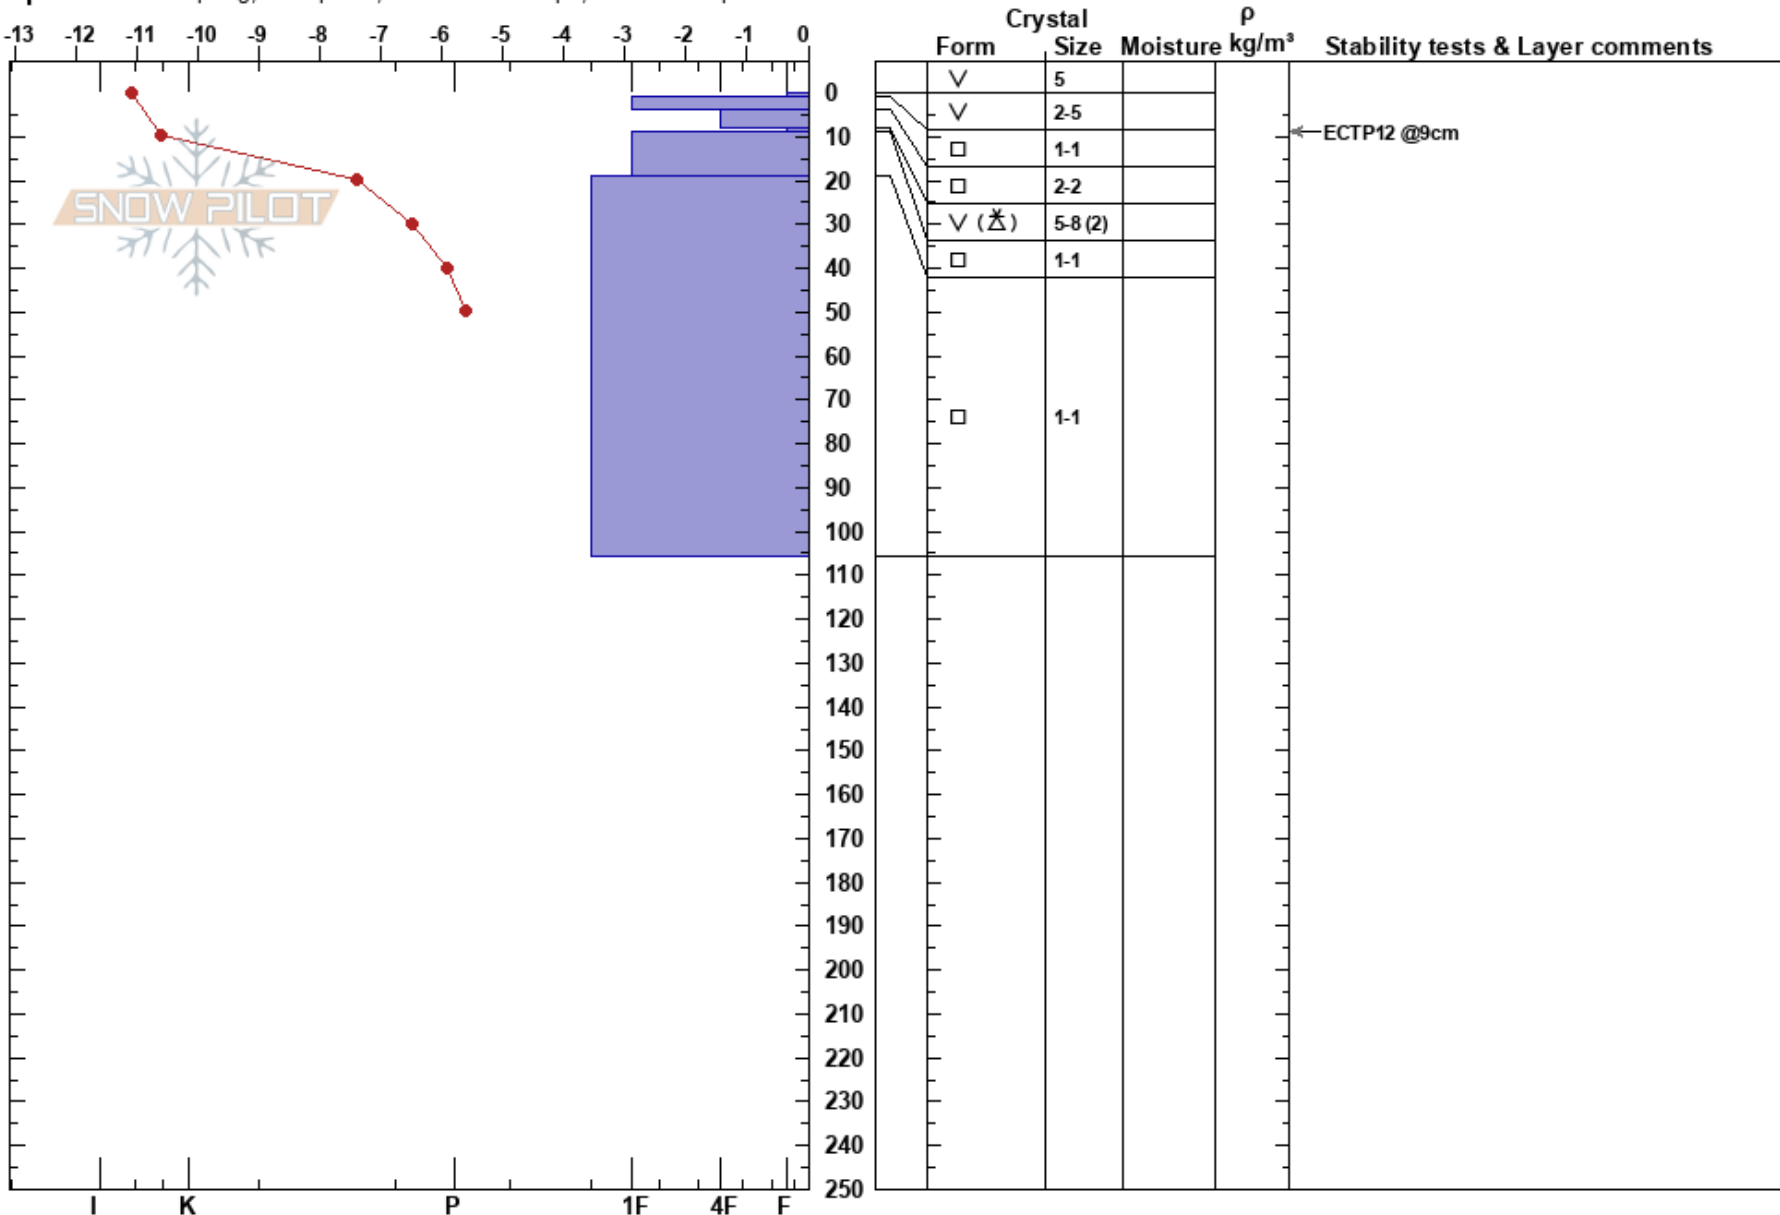

Lillskarvel Pre-season  
 Funäsfjällen  
 Sweden  
 Elevation: 925 m  
 Aspect: SW

Jaden Lanham Devine  
 25/11/2023 - 12:03  
 Co-ord: 33V 363303E 6940527N  
 Slope Angle: 25°  
 Wind Loading: previous

Stability: HS:250  
 Air Temperature: -11.1°C PF: 15 8-9cm: Problematic layer  
 Sky Cover: CLR PS: 5  
 Precipitation: NO  
 Wind: NE Calm

Specifics: Collapsing, widespread; Ski tracks on slope; We skied slope

Notes: Hasty pit to investigate recent wind loading.