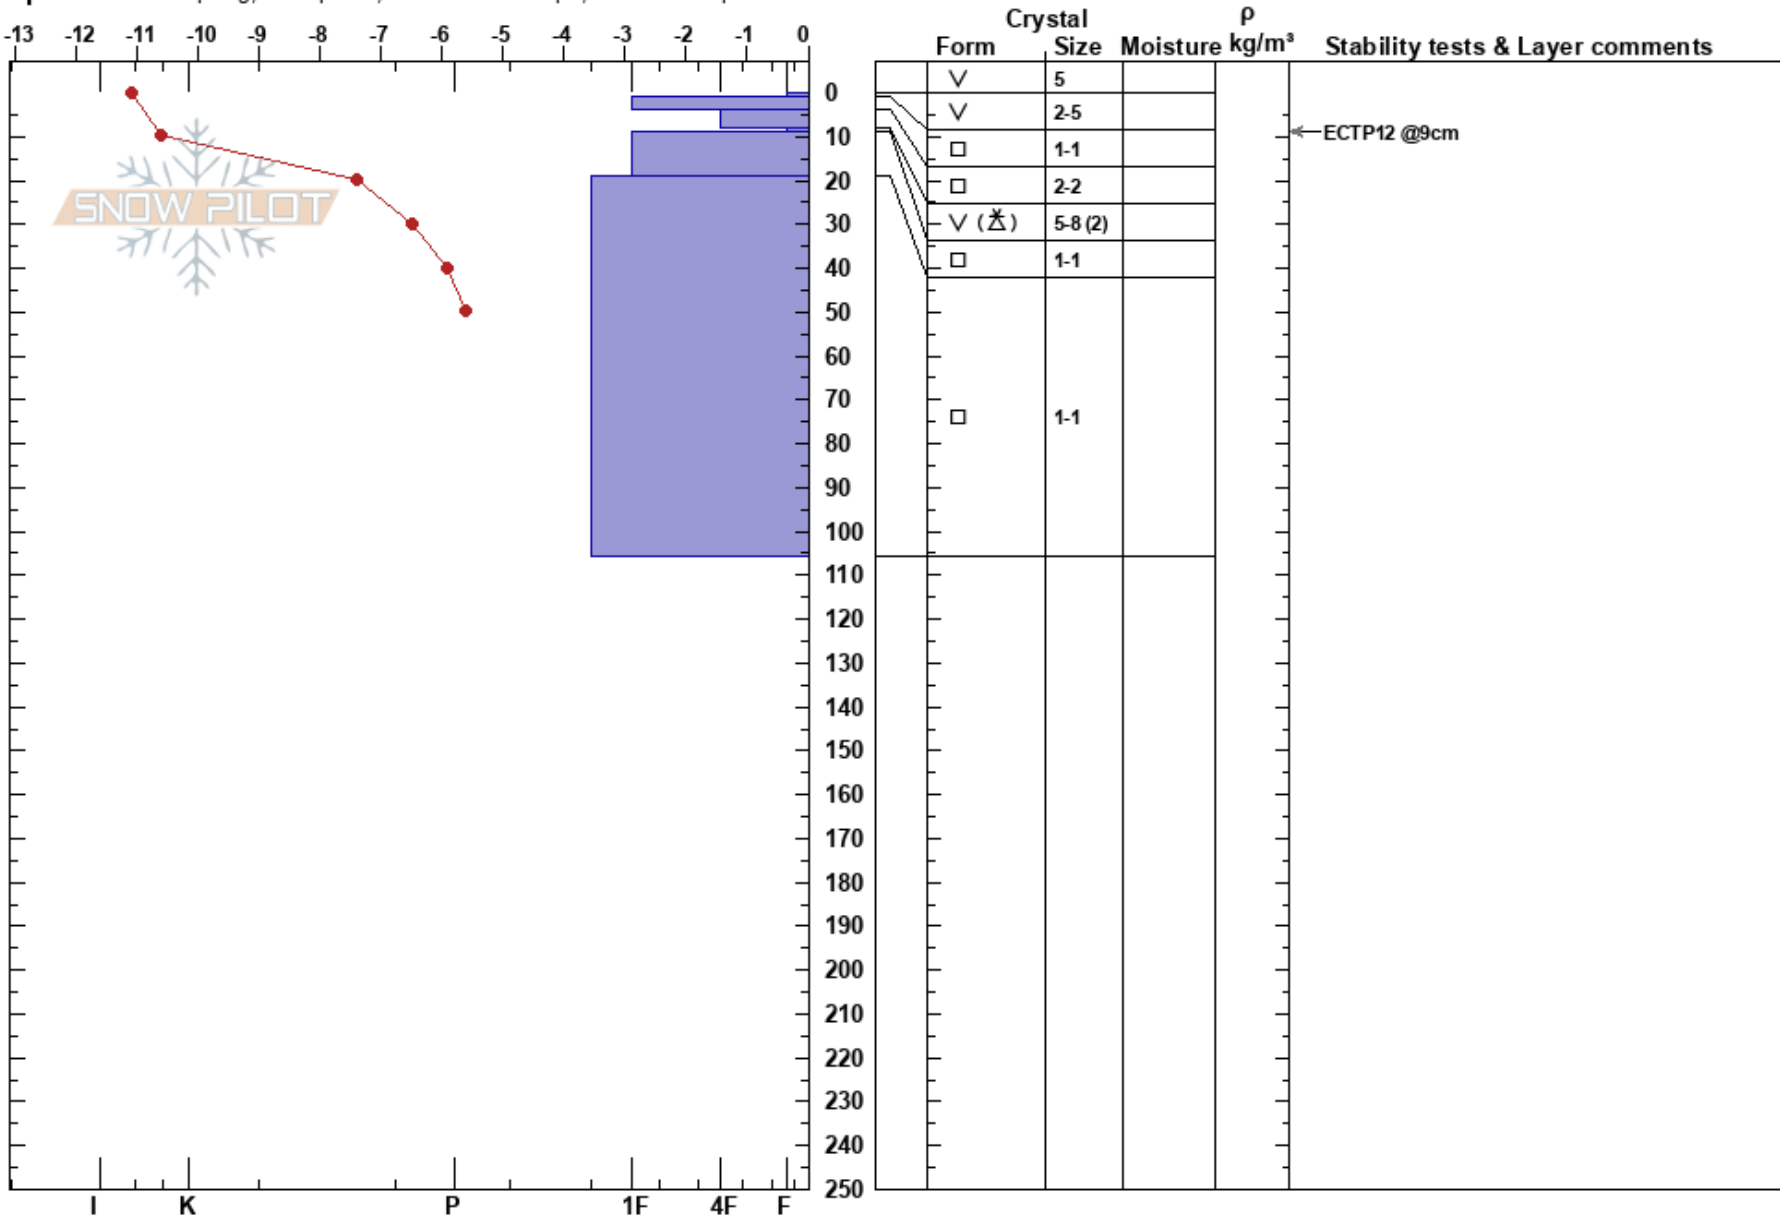

Lillskarvel Pre-season  
 Funäsfjällen  
 Sweden  
**Elevation:** 925 m  
**Aspect:** SW

Jaden Lanham Devine  
 25/11/2023 - 12:03  
**Co-ord:** 33V 363303E 6940527N  
**Slope Angle:** 25°  
**Wind Loading:** previous

**Stability:**  
**Air Temperature:** -11.1°C **PF:** 15 **8-9cm:** Problematic layer  
**Sky Cover:** CLR **PS:** 5  
**Precipitation:** NO  
**Wind:** NE Calm

**Specifics:** Collapsing, widespread; Ski tracks on slope; We skied slope

**Notes:** Hasty pit to investigate recent wind loading.