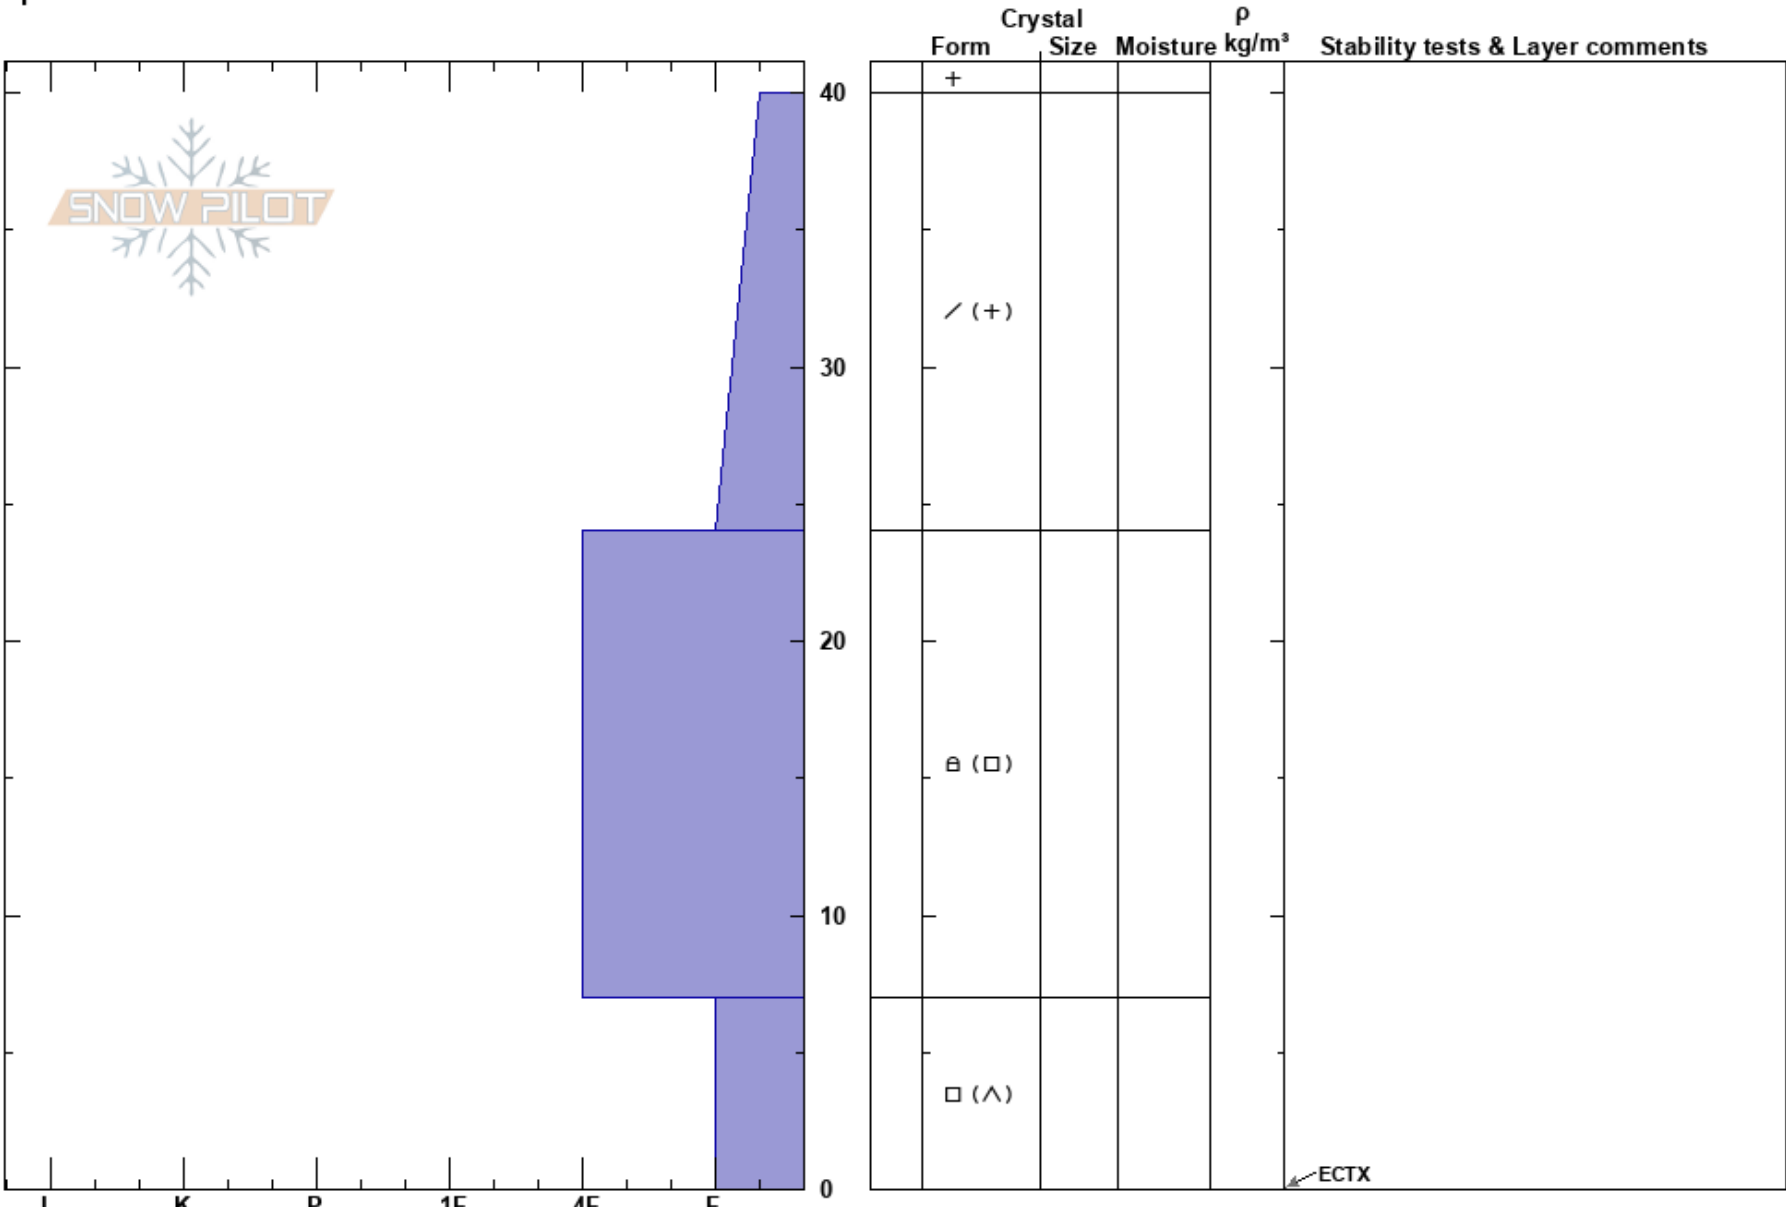

Hahns Peak Area
 Park Range
 CO
Elevation: 9660 ft
Aspect: 296°
Specifics:

Max Strotbeck
 11/26/2023 - 2:50pm
Co-ord: 40.84788N, -106.94007W
Slope Angle: 19°
Wind Loading: no

Stability:
Air Temperature: -6°C
Sky Cover: BKN
Precipitation: NO
Wind: W Light Breeze

Layer Notes:

HS: 40
PF: 40
PS: 25

Notes: I did get non-propagating fractures in my ECT, but did not note where these occurred. Also conducted shovel tilt and compression tests that showed irregular breaks.