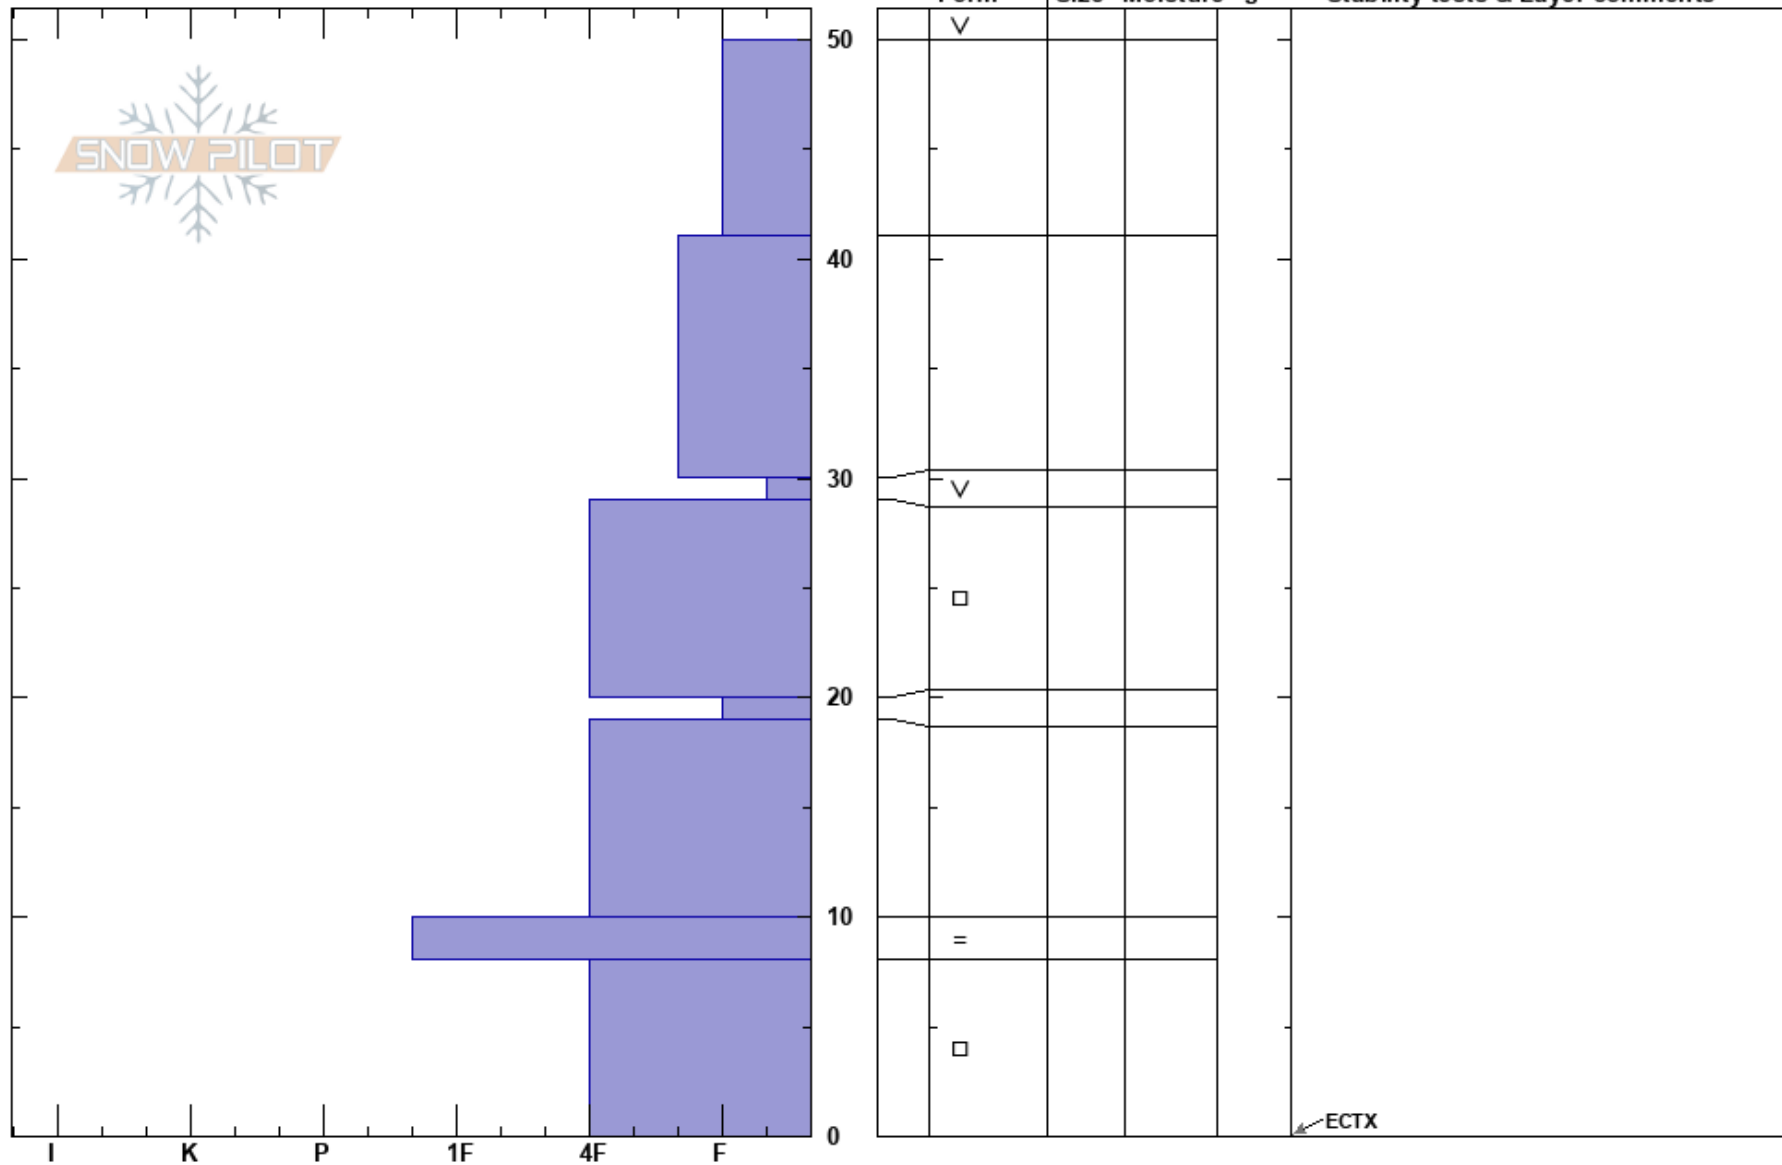

Beginner Bowl
 Bear River Range
 UT
 Elevation: 8850 ft
 Aspect: N
 Specifics:

paige pagnucco
 11/26/2023 - 2:00pm
 Co-ord: 41.88465N, -111.64372W
 Slope Angle: 25°
 Wind Loading:

Stability: HS:50
 Air Temperature: -9°C
 Sky Cover:
 Precipitation: NO
 Wind:
 Layer Notes:
 20-19cm: Problematic layer

Notes: The entire snowpack is weak.