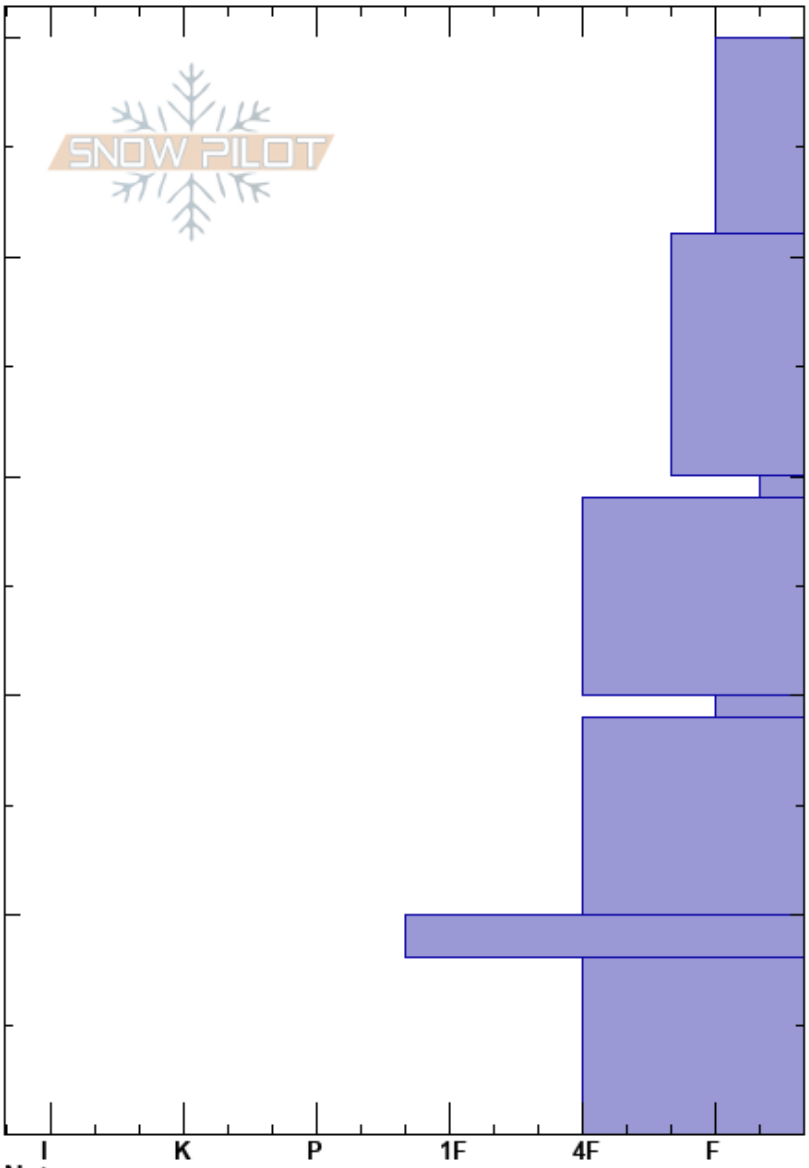

Beginner Bowl  
 Bear River Range  
 UT  
 Elevation: 8850 ft  
 Aspect: N  
 Specifics:

paige pagnucco  
 11/26/2023 - 2:00pm  
 Co-ord: 41.88465N, -111.64372W  
 Slope Angle: 25°  
 Wind Loading:

Stability: **HS:50**  
 Air Temperature: -9°C  
 Sky Cover:  
 Precipitation: NO  
 Wind:

Layer Notes:  
 20-19cm: Problematic layer

Crystal Form	Size	Moisture	$\rho$ kg/m <sup>3</sup>	Stability tests & Layer comments
∇				
∇				
□				
=				
□				

ECTX

Notes: The entire snowpack is weak.