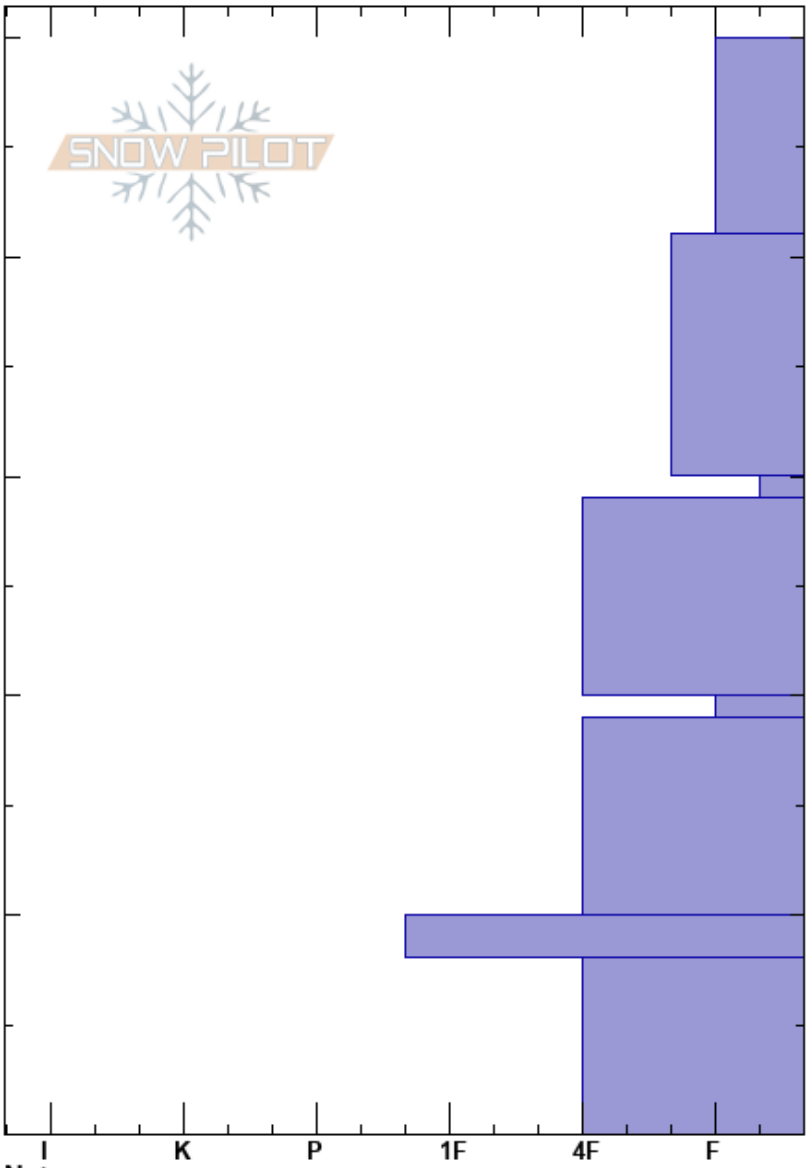

Beginner Bowl  
 Bear River Range  
 UT  
 Elevation: 8850 ft  
 Aspect: N  
 Specifics:

paige pagnucco  
 11/26/2023 - 2:00pm  
 Co-ord: 41.88465N, -111.64372W  
 Slope Angle: 25°  
 Wind Loading:

Stability: **HS:50**  
 Air Temperature: -9°C  
 Sky Cover:  
 Precipitation: NO  
 Wind:

Layer Notes:  
 20-19cm: Problematic layer

Crystal Form	Crystal Size	Moisture	$\rho$ kg/m <sup>3</sup>	Stability tests & Layer comments
∇				
∇				
□				
=				
□				

ECTX

Notes: The entire snowpack is weak.