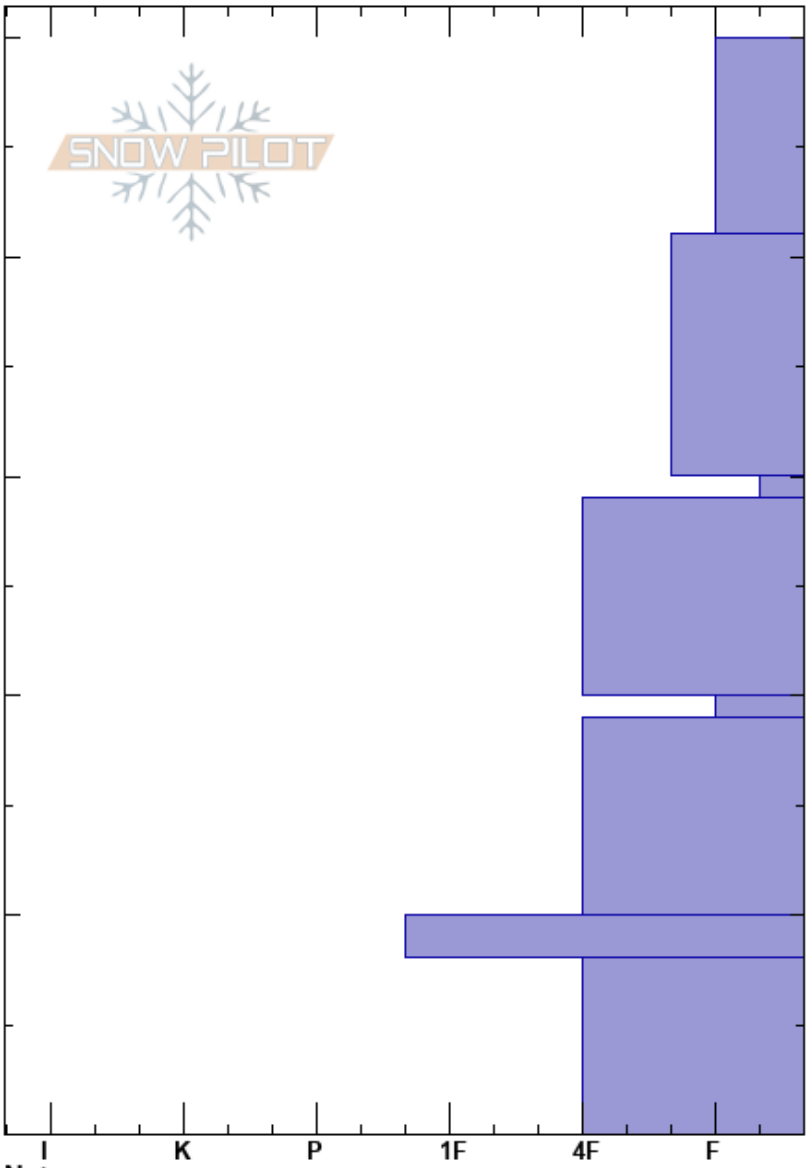

Beginner Bowl
 Bear River Range
 UT
 Elevation: 8850 ft
 Aspect: N
 Specifics:

paige pagnucco
 11/26/2023 - 2:00pm
 Co-ord: 41.88465N, -111.64372W
 Slope Angle: 25°
 Wind Loading:

Stability: **HS:50**
 Air Temperature: -9°C
 Sky Cover:
 Precipitation: NO
 Wind:

Layer Notes:
 20-19cm: Problematic layer

Crystal Form	Crystal Size	Moisture	ρ kg/m³	Stability tests & Layer comments
∇				
∇				
□				
=				
□				

ECTX

Notes: The entire snowpack is weak.