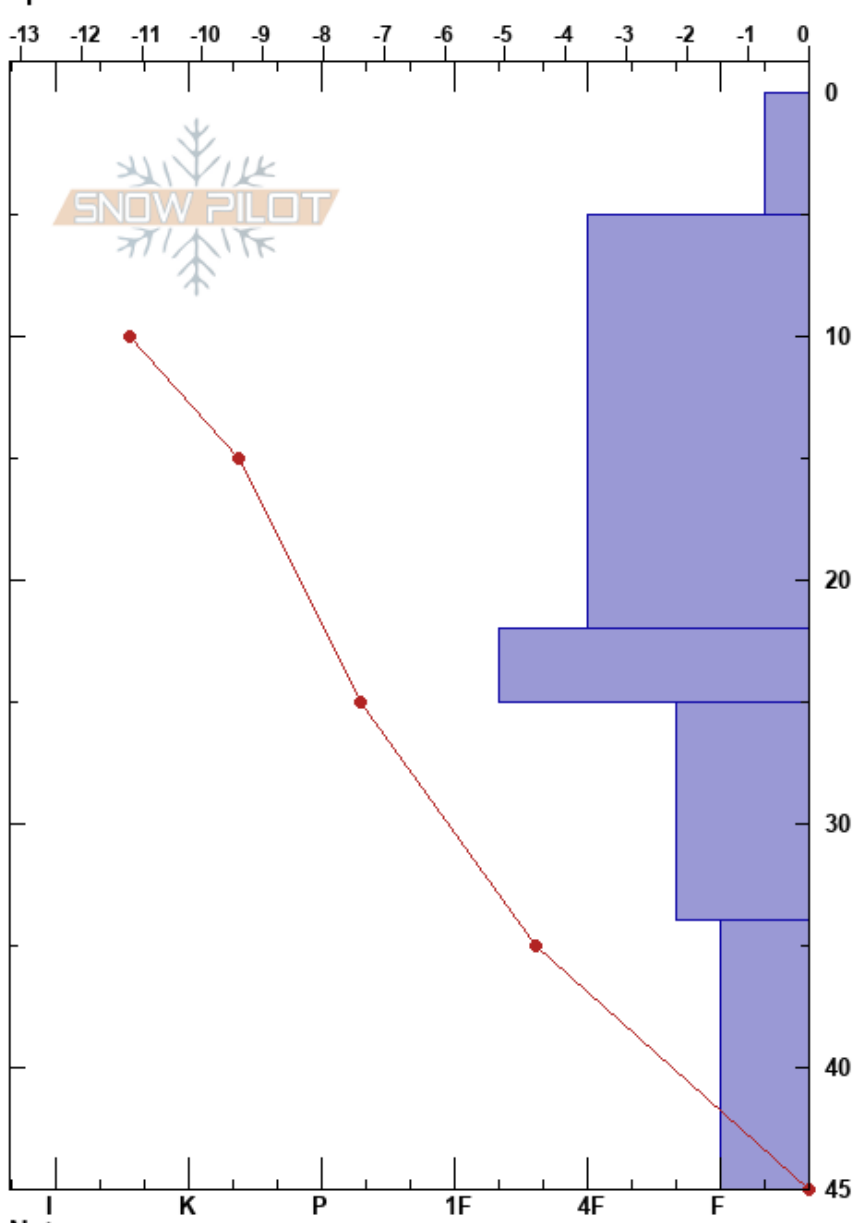

Bow Summit N
 Banff, Yoho and Kootenay
 AB
 Elevation: 2261 m
 Aspect: N
 Specifics:

Satu Kouri
 26/11/2023 - 05:00
 Co-ord: 51.71021N, -116.50636W
 Slope Angle: 28°
 Wind Loading: previous

Stability:
 Air Temperature: -6.6°C
 Sky Cover: FEW
 Precipitation: NO
 Wind: W Light Breeze

HS: 45
 PF: 40
 34-45cm: Problematic layer

Form	Crystal Size	Moisture	ρ kg/m ³	Stability tests & Layer comments
∇	5			
/	1-1.5	D		
/	1-2	D		
⊙⊙		D		
□	1-1.5	D		
□ (∧)	1-1.5 (3)	D		← CT7, BRK @34cm
				← CT9, SC @45cm

Notes: thin high clouds; pit located on a cross-loaded, shaded planar slope