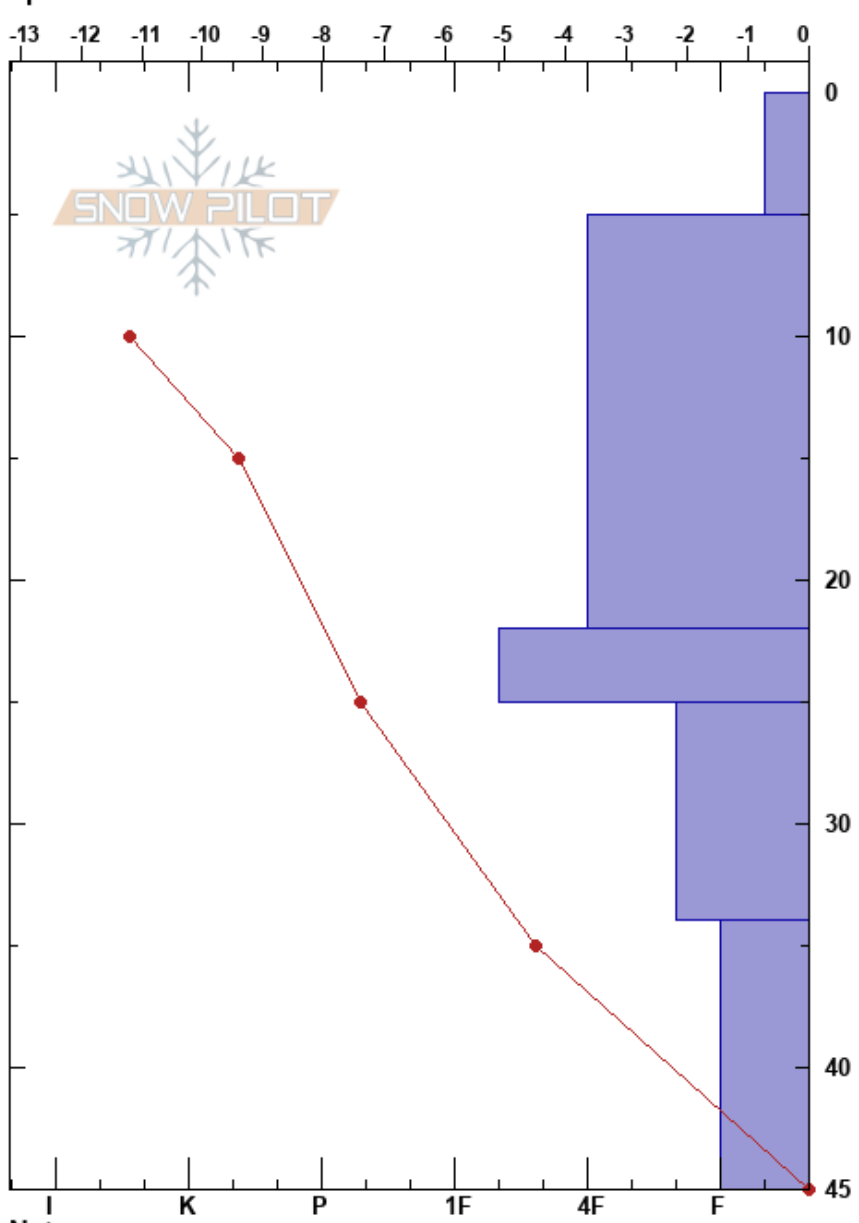

Bow Summit N
 Banff, Yoho and Kootenay
 AB
 Elevation: 2261 m
 Aspect: N
 Specifics:

Satu Kouri
 26/11/2023 - 05:00
 Co-ord: 51.71021N, -116.50636W
 Slope Angle: 28°
 Wind Loading: previous

Stability:
 Air Temperature: -6.6°C
 Sky Cover: FEW
 Precipitation: NO
 Wind: W Light Breeze

HS: 45
 PF: 40
 34-45cm: Problematic layer

Form	Crystal Size	Moisture	ρ kg/m ³	Stability tests & Layer comments
∇	5			
/	1-1.5	D		
/	1-2	D		
⊙		D		
□	1-1.5	D		
□ (^)	1-1.5 (3)	D		← CT7, BRK @34cm
				← CT9, SC @45cm

Notes: thin high clouds; pit located on a cross-loaded, shaded planar slope