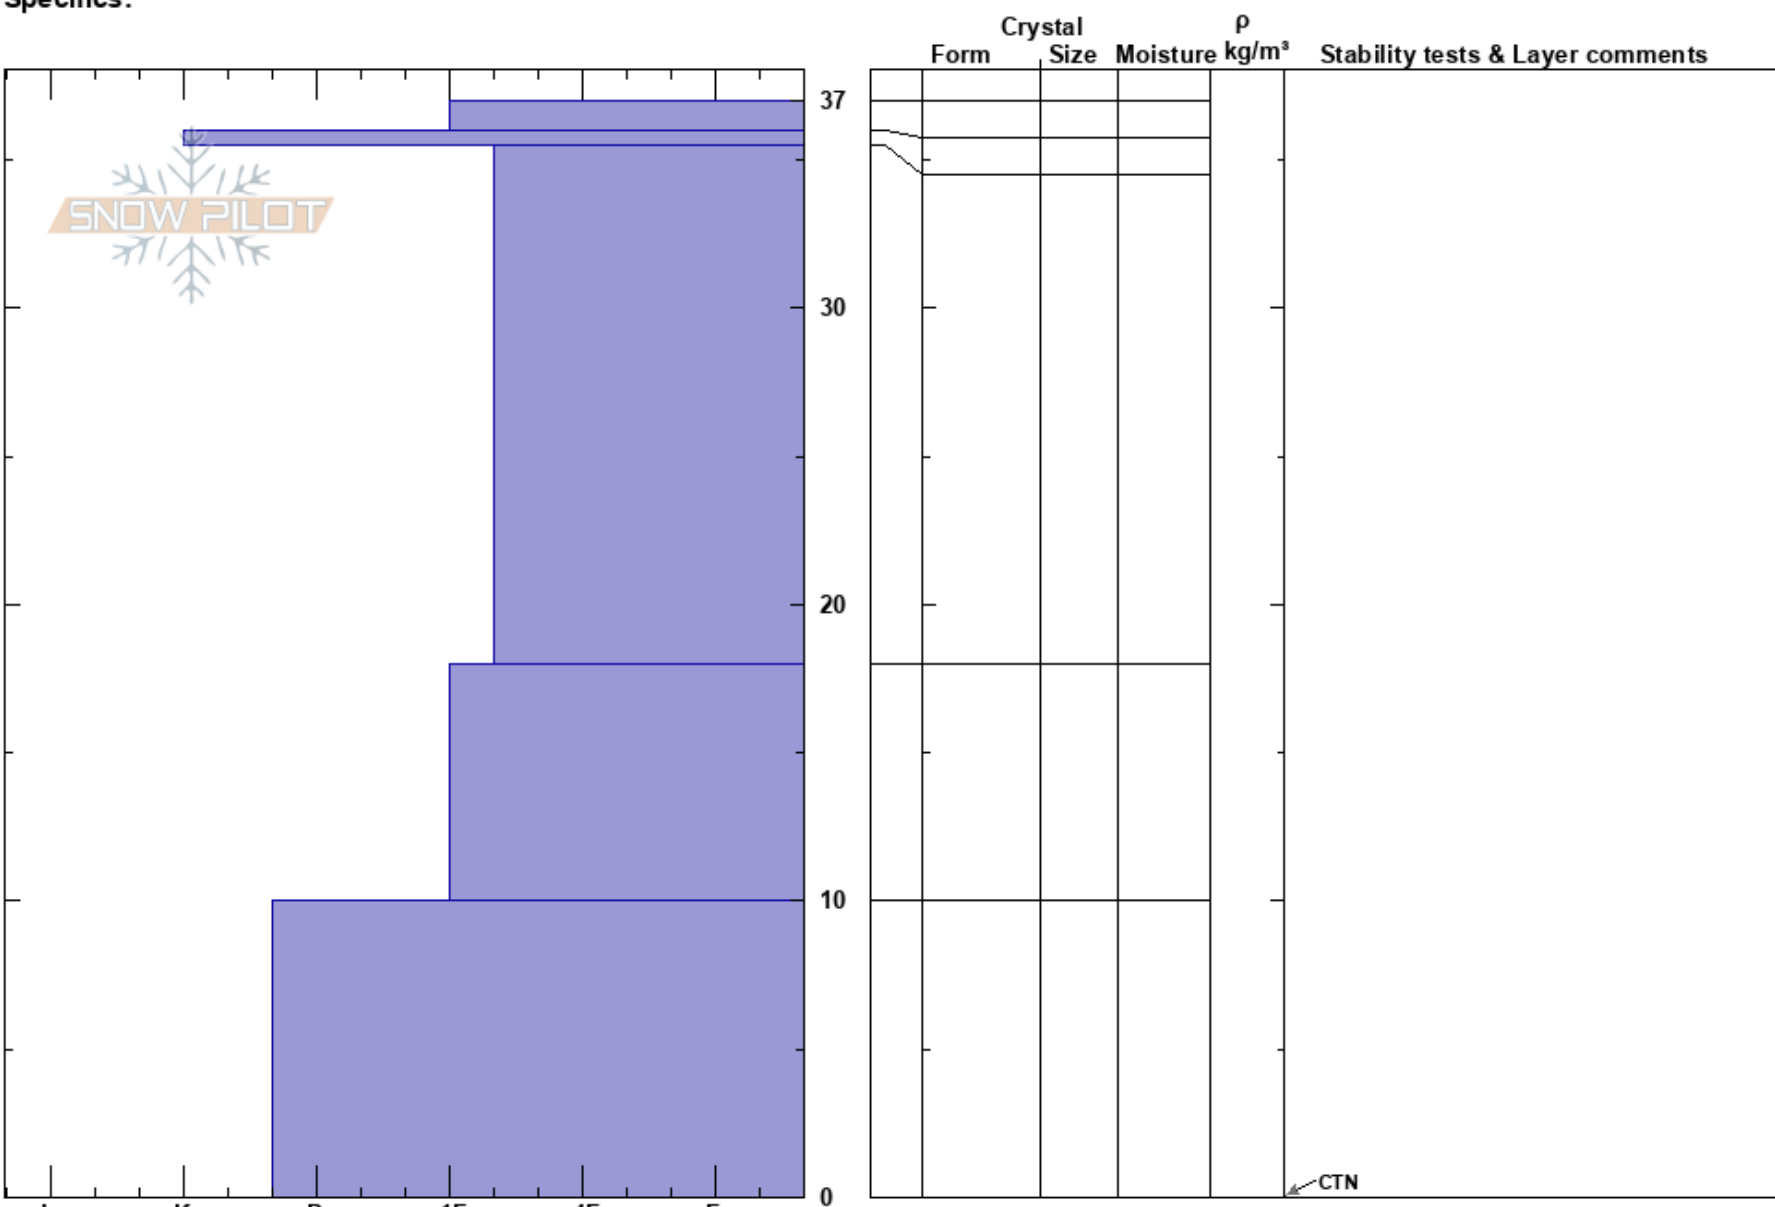

Beavis 9KM TCAR
KSM
BC
Elevation: 615 m
Aspect: S
Specifics:

KSM Mountain Safety
26/11/2023 - 14:00
Co-ord: 09V 453432W 6268960N
Slope Angle: 30°
Wind Loading: no

Stability: **HS:37**
Air Temperature: 0°C
Sky Cover: OVC
Wind: SW Light Breeze
PF: 25
36-35.5cm: Problematic layer