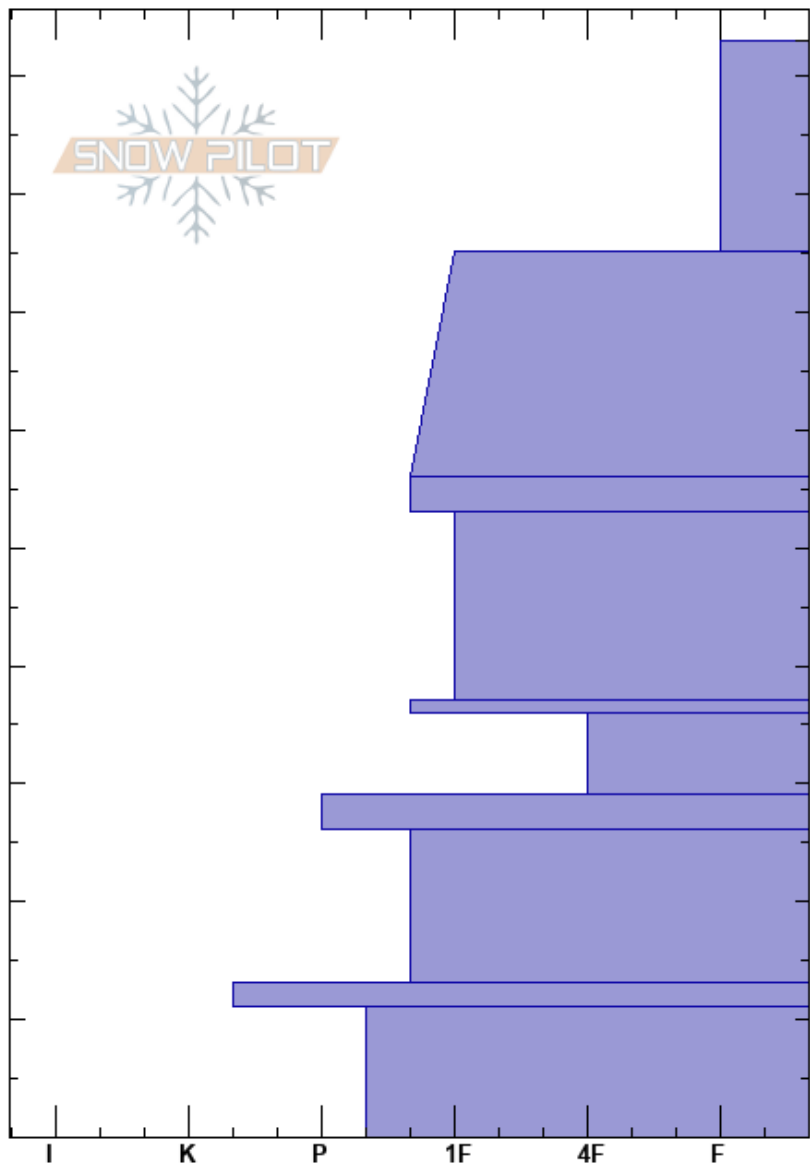

10420
 Wasatch Range
 UT
 Elevation: 10355 ft
 Aspect: 30°
 Specifics:

Trevor Katz
 11/26/2023 - 12:00pm
 Co-ord: 40.60041N, -111.55859W
 Slope Angle: 28°
 Wind Loading:

Stability:
 Air Temperature:
 Sky Cover:
 Precipitation:
 Wind:

HS:93

Layer Notes:

Elevation (ft)	Crystal		Moisture	ρ kg/m ³	Stability tests & Layer comments
	Form	Size			
93	+	2			
80	/	0.5			
70	⊖	0.5			
54	⊗	2-3			← ECTN12 @54cm Second ECT
40	⊖	0.5-1			
36	⊙⊙				← ECTP26 @36cm ← ECTN21 @36cm Second ECT
30	□	2			
20	⊙⊙				
20	□ (⊖)	2			
10	⊙⊙				
0	^ (⊖)	2-4			