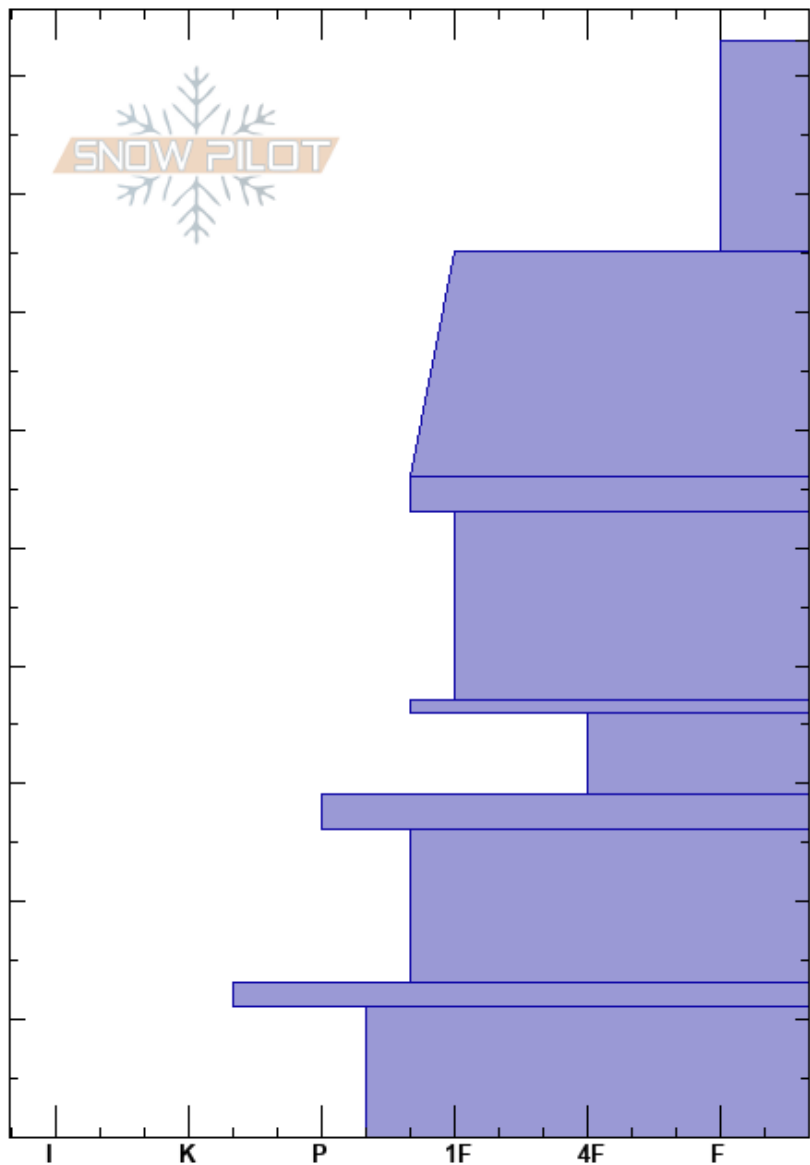

10420
 Wasatch Range
 UT
 Elevation: 10355 ft
 Aspect: 30°
 Specifics:

Trevor Katz
 11/26/2023 - 12:00pm
 Co-ord: 40.60041N, -111.55859W
 Slope Angle: 28°
 Wind Loading:

Stability:
 Air Temperature:
 Sky Cover:
 Precipitation:
 Wind:

HS:93

Layer Notes:

Elevation (ft)	Crystal		Moisture	ρ kg/m ³	Stability tests & Layer comments
	Form	Size			
93	+	2			
80	/	0.5			
70	⊖	0.5			
54	⊗	2-3			← ECTN12 @54cm Second ECT
40	⊖	0.5-1			
36	⊙⊙				← ECTP26 @36cm ← ECTN21 @36cm Second ECT
30	□	2			
20	⊙⊙				
10	□ (⊖)	2			
10	⊙⊙				
0	^ (⊖)	2-4			