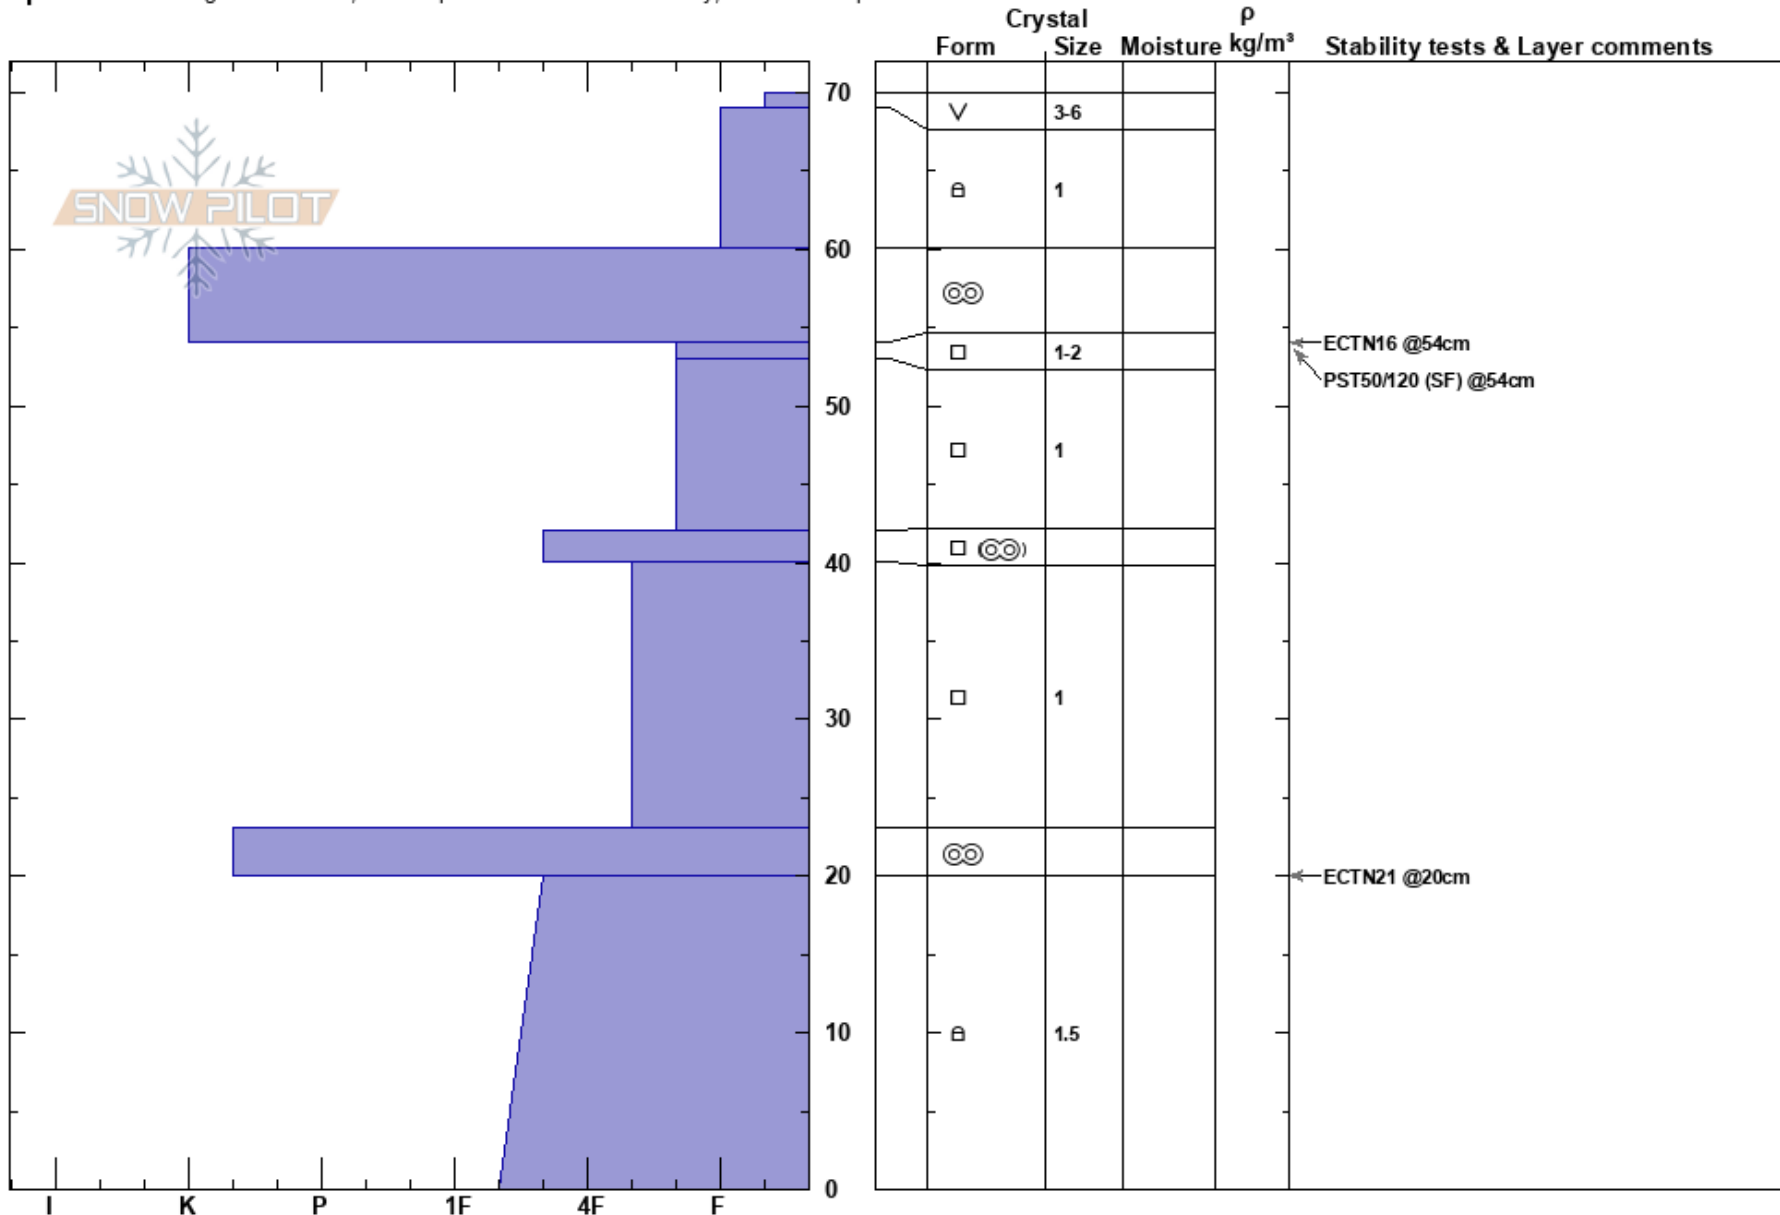

Shot 17  
 Teton Range  
 WY  
 Elevation: 9560 ft  
 Aspect: SE

Nate Fuller  
 11/26/2023 - 3:00pm  
 Co-ord: 43.60107N, -110.85671W  
 Slope Angle: 35°  
 Wind Loading: yes

Stability: Good  
 Air Temperature: -8°C  
 Sky Cover: CLR  
 Precipitation: NO  
 Wind: S Light Breeze

HS: 70  
 PF: 20  
 PS: 10  
 54-53cm: Problematic layer

Specifics: Pit dug in a Ski Area; Pit is representative of backcountry; We skied slope

Notes: