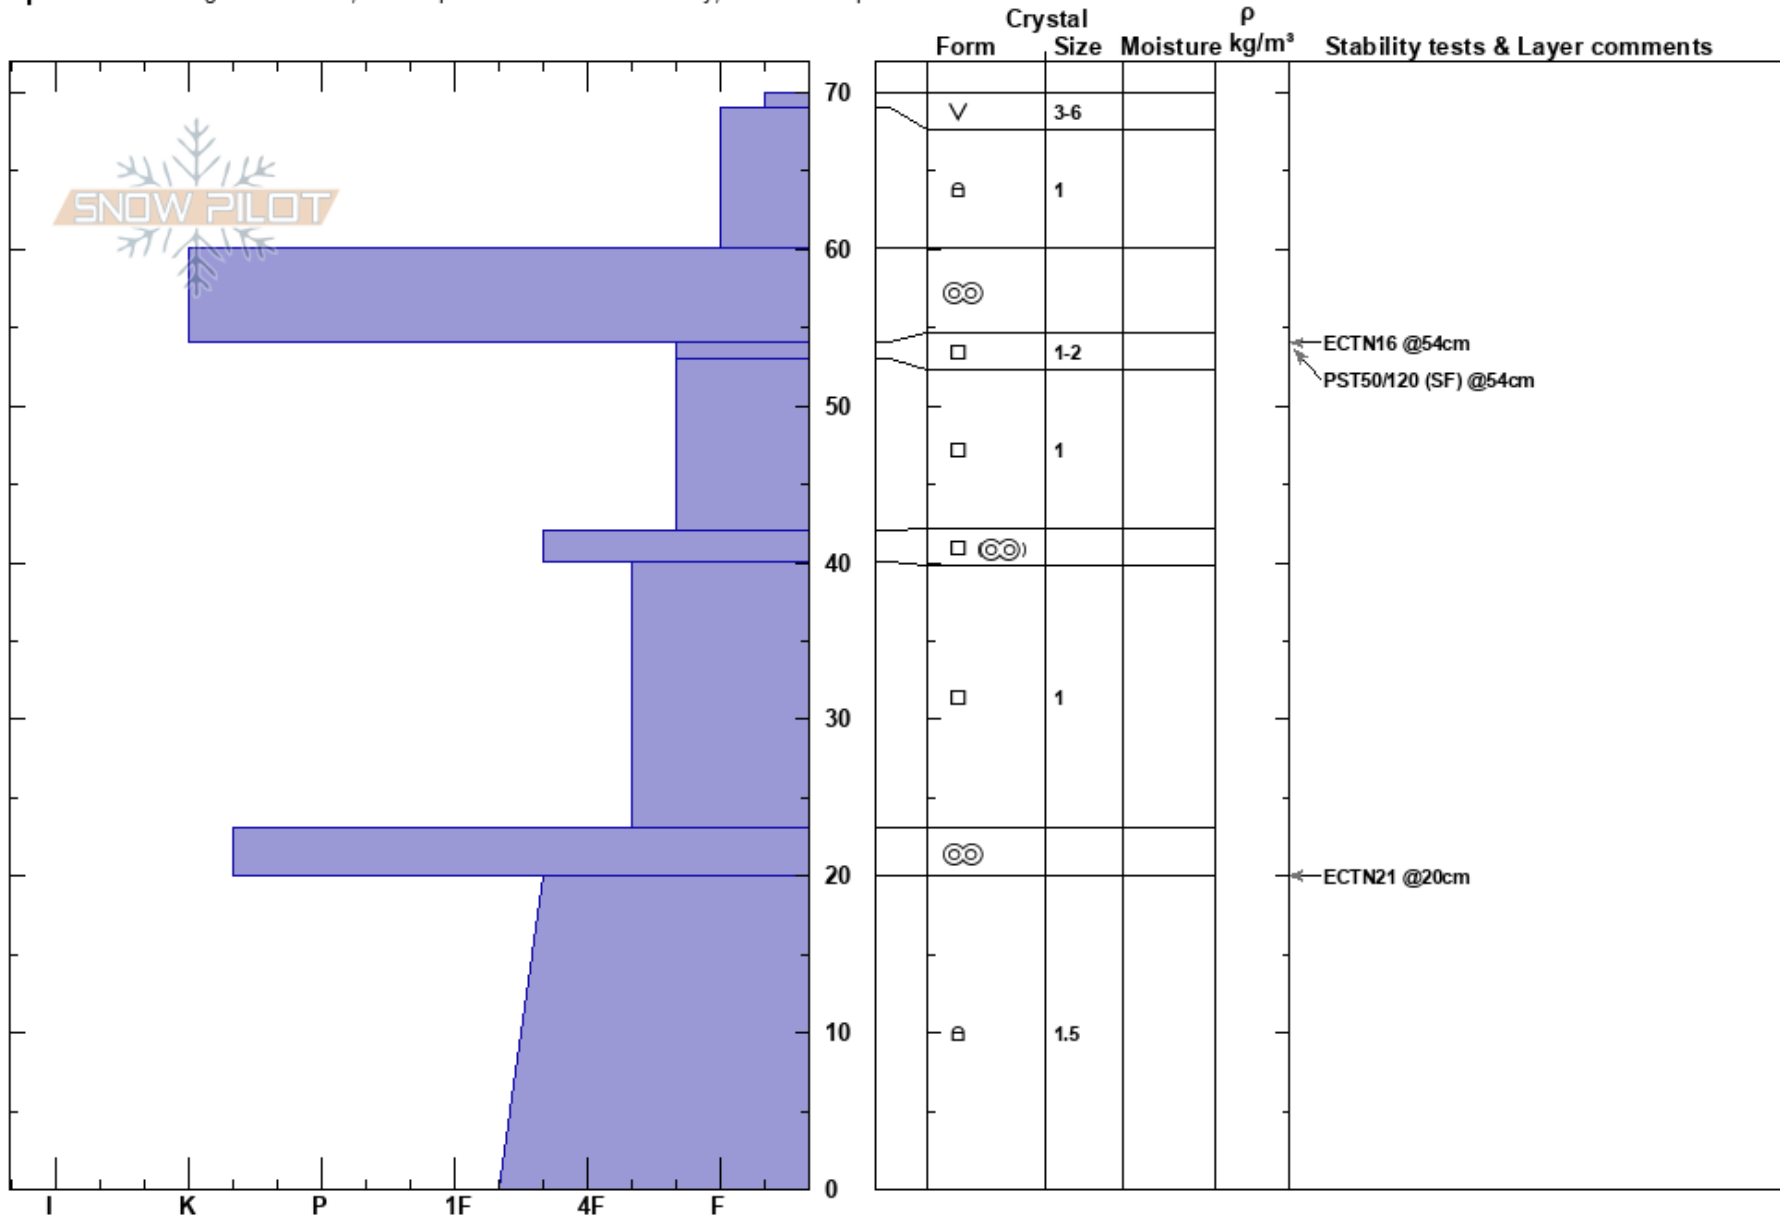

Shot 17  
 Teton Range  
 WY  
 Elevation: 9560 ft  
 Aspect: SE

Nate Fuller  
 11/26/2023 - 3:00pm  
 Co-ord: 43.60107N, -110.85671W  
 Slope Angle: 35°  
 Wind Loading: yes

Stability: Good  
 Air Temperature: -8°C  
 Sky Cover: CLR  
 Precipitation: NO  
 Wind: S Light Breeze

HS: 70  
 PF: 20 54-53cm: Problematic layer  
 PS: 10

Specifics: Pit dug in a Ski Area; Pit is representative of backcountry; We skied slope

Notes: