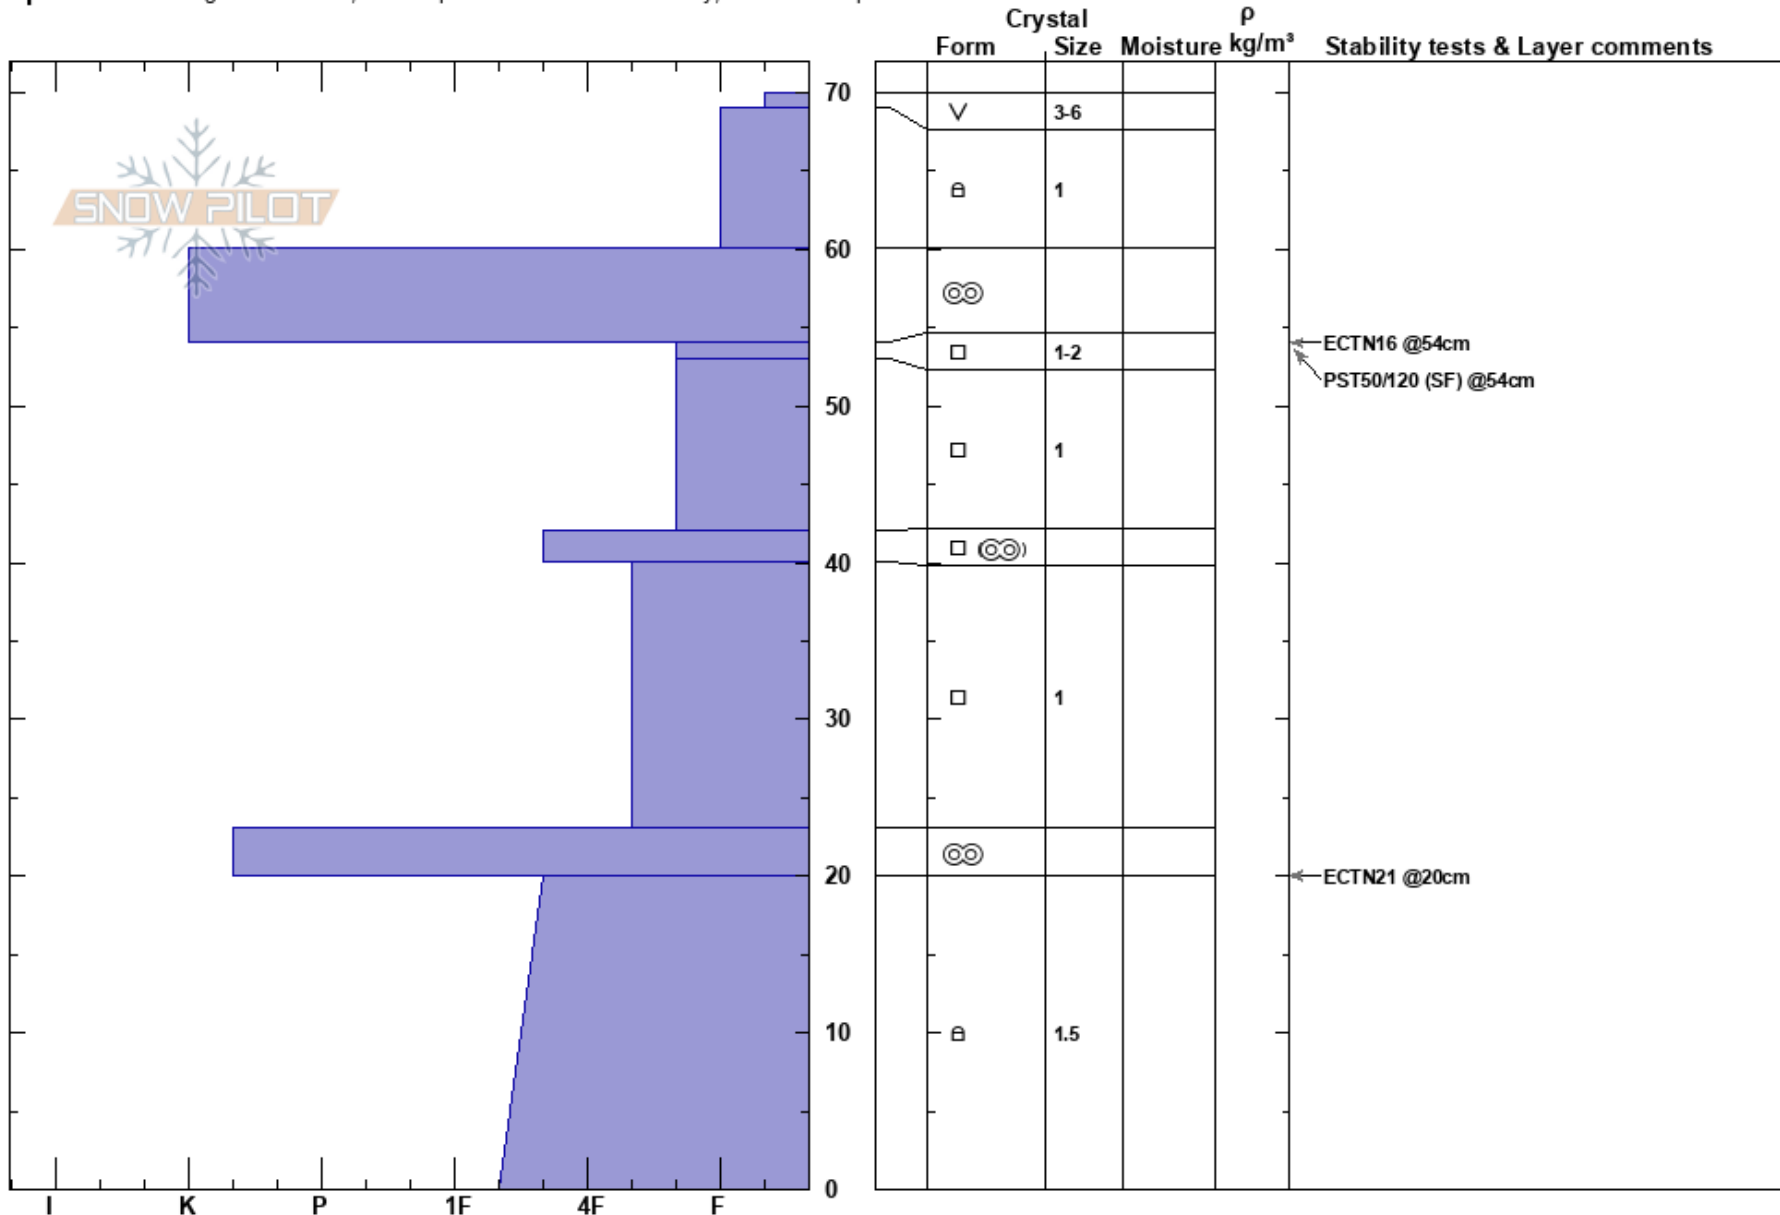

Shot 17
 Teton Range
 WY
 Elevation: 9560 ft
 Aspect: SE

Nate Fuller
 11/26/2023 - 3:00pm
 Co-ord: 43.60107N, -110.85671W
 Slope Angle: 35°
 Wind Loading: yes

Stability: Good
 Air Temperature: -8°C
 Sky Cover: CLR
 Precipitation: NO
 Wind: S Light Breeze

HS: 70
 PF: 20
 PS: 10
 54-53cm: Problematic layer

Specifics: Pit dug in a Ski Area; Pit is representative of backcountry; We skied slope

Notes: