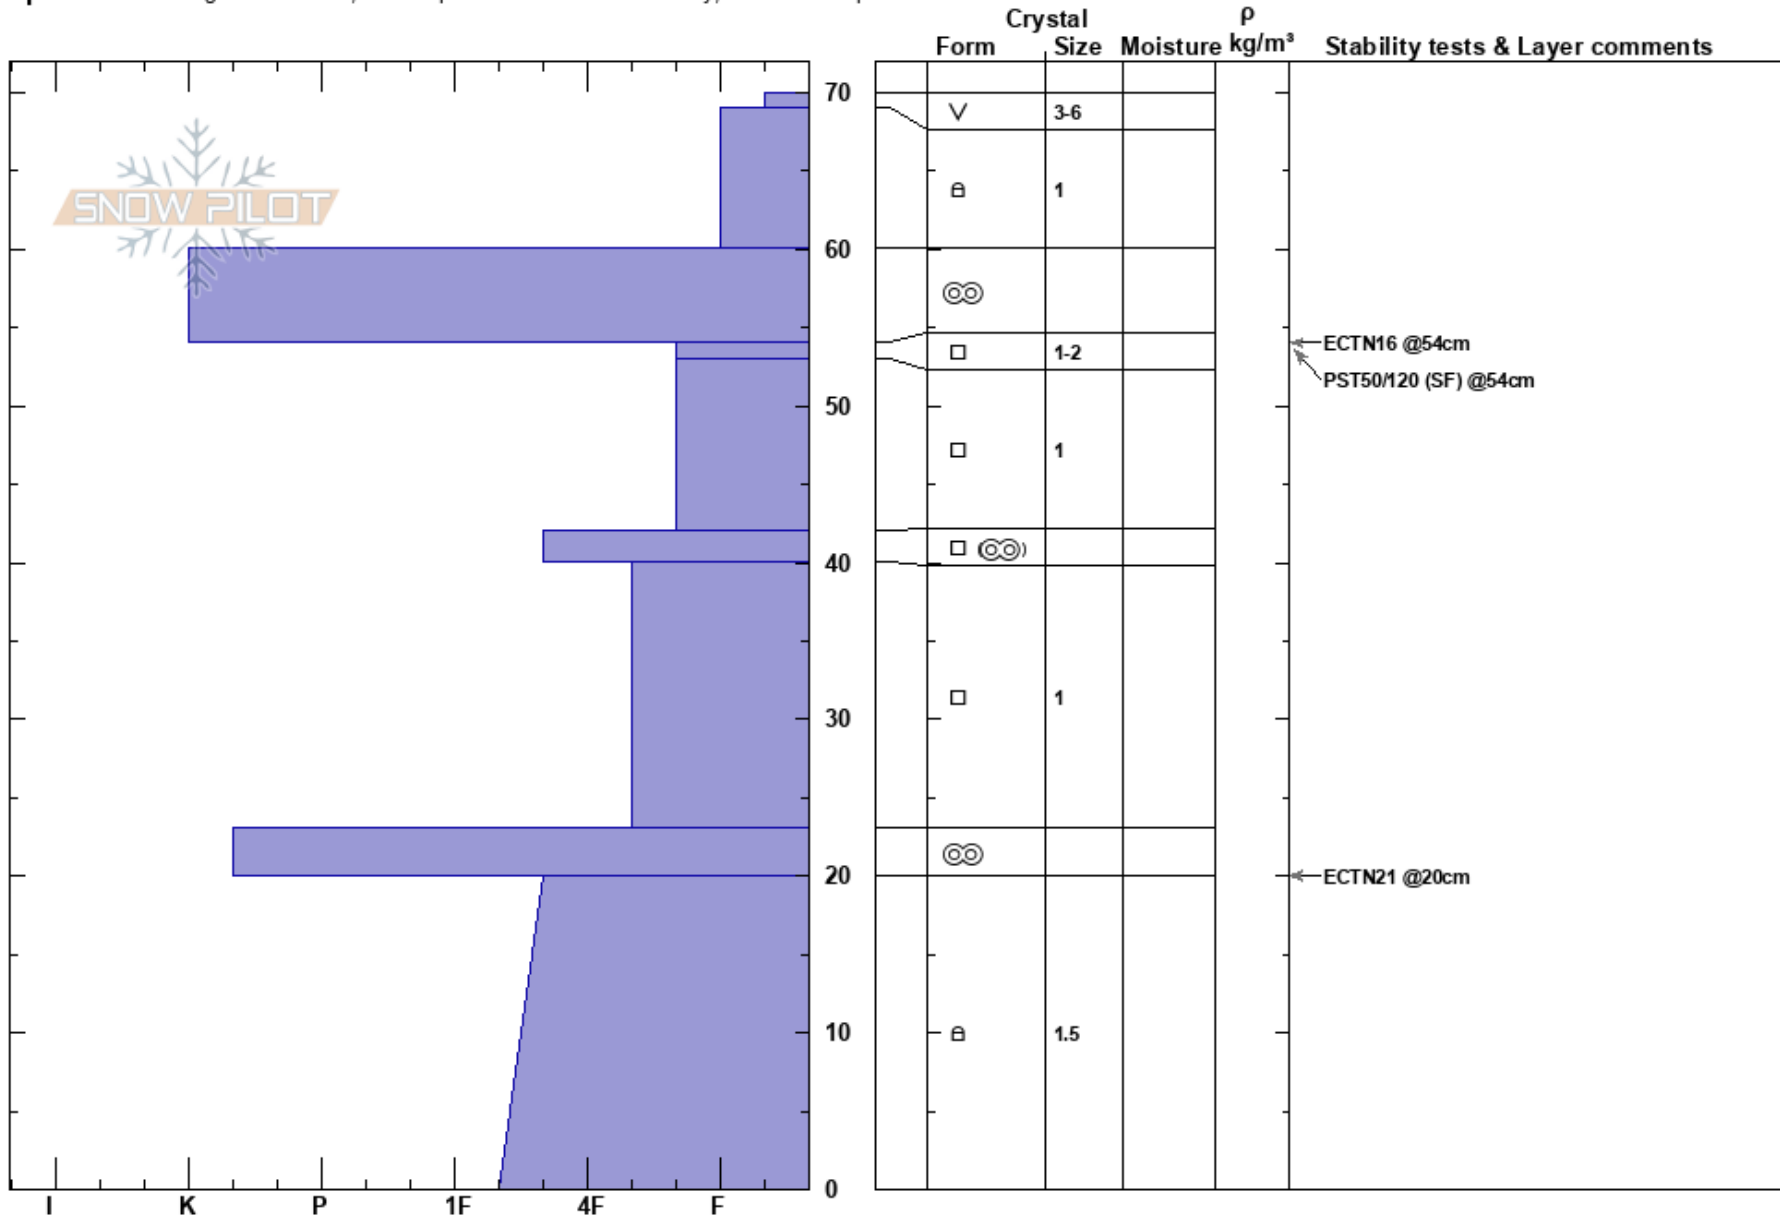

Shot 17
 Teton Range
 WY
 Elevation: 9560 ft
 Aspect: SE

Nate Fuller
 11/26/2023 - 3:00pm
 Co-ord: 43.60107N, -110.85671W
 Slope Angle: 35°
 Wind Loading: yes

Stability: Good
 Air Temperature: -8°C
 Sky Cover: CLR
 Precipitation: NO
 Wind: S Light Breeze

HS: 70
 PF: 20 54-53cm: Problematic layer
 PS: 10

Specifics: Pit dug in a Ski Area; Pit is representative of backcountry; We skied slope

Notes: