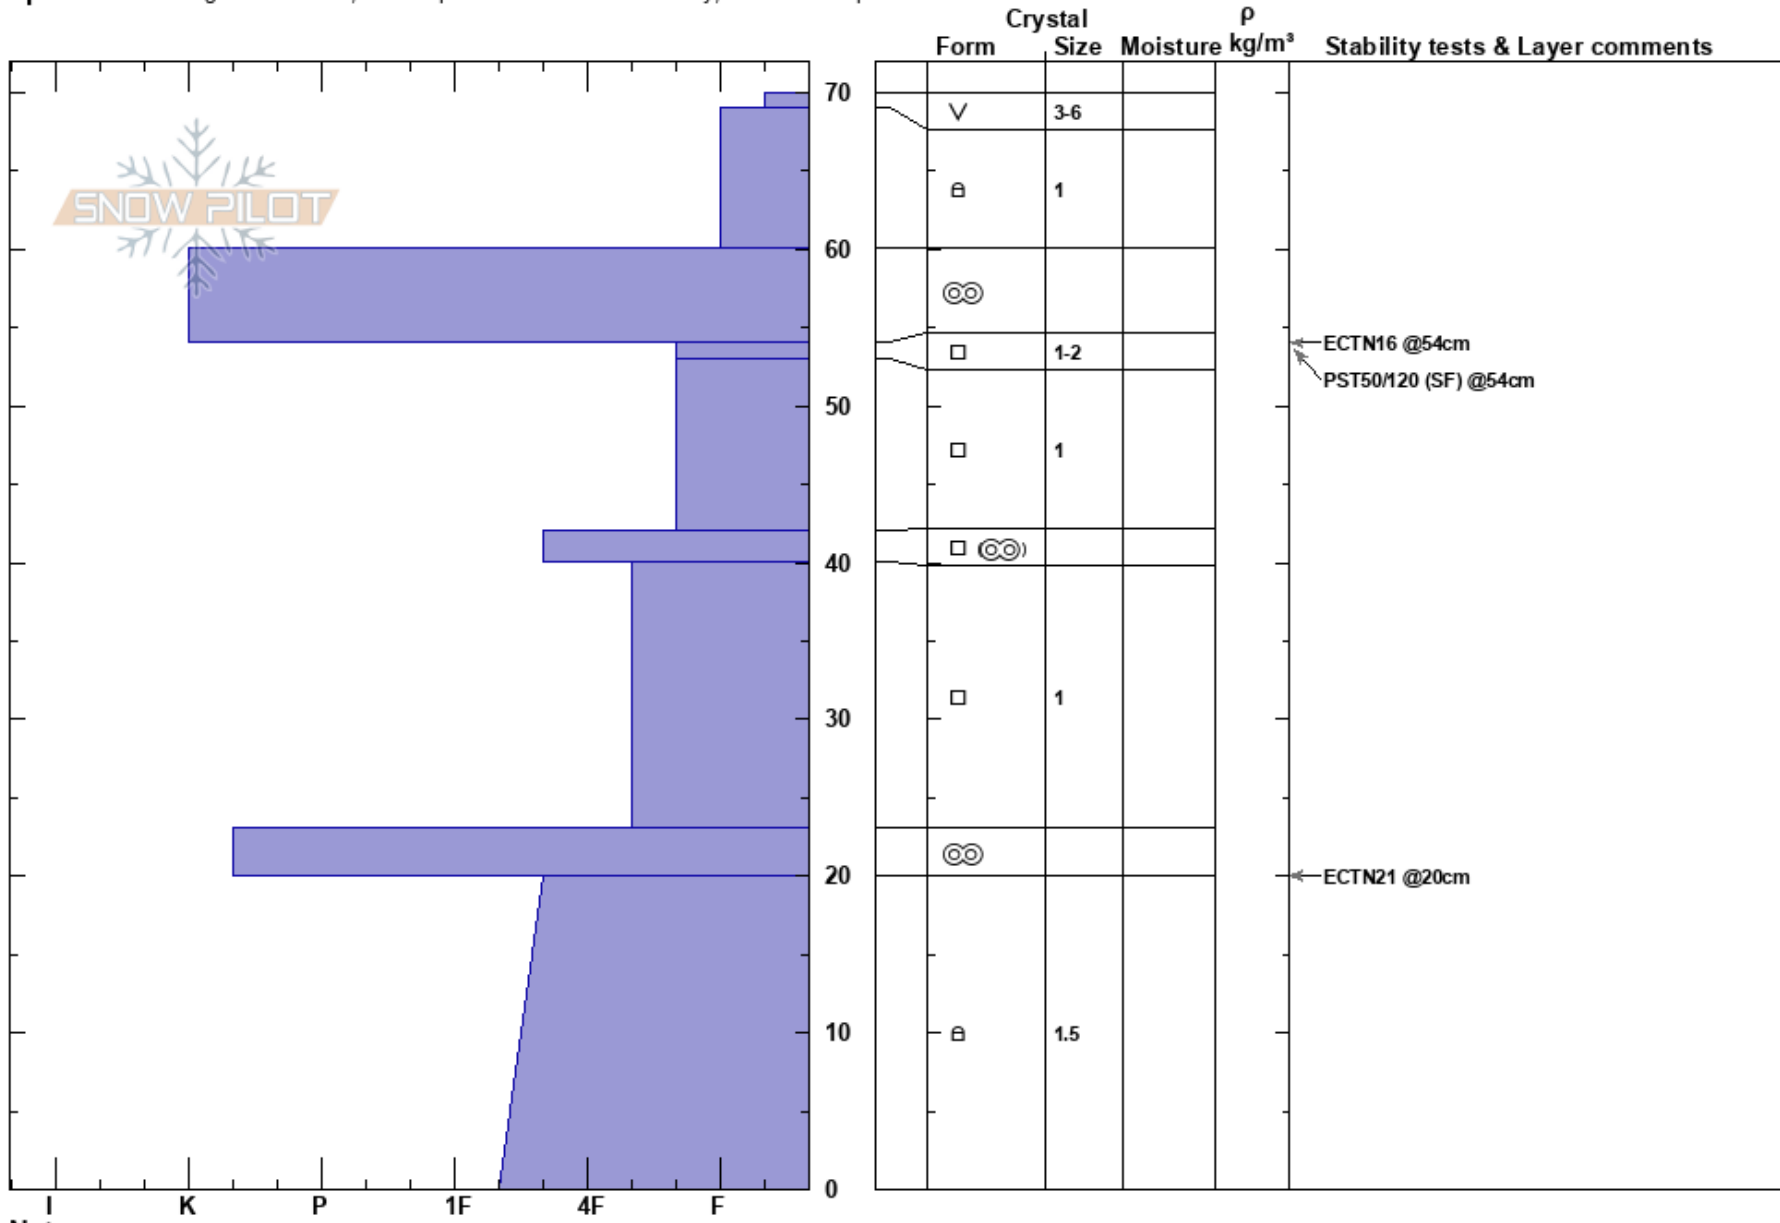

Shot 17  
 Teton Range  
 WY  
 Elevation: 9560 ft  
 Aspect: SE

Nate Fuller  
 11/26/2023 - 3:00pm  
 Co-ord: 43.60107N, -110.85671W  
 Slope Angle: 35°  
 Wind Loading: yes

Stability: Good  
 Air Temperature: -8°C  
 Sky Cover: CLR  
 Precipitation: NO  
 Wind: S Light Breeze

HS: 70  
 PF: 20 54-53cm: Problematic layer  
 PS: 10

Specifics: Pit dug in a Ski Area; Pit is representative of backcountry; We skied slope

Notes: