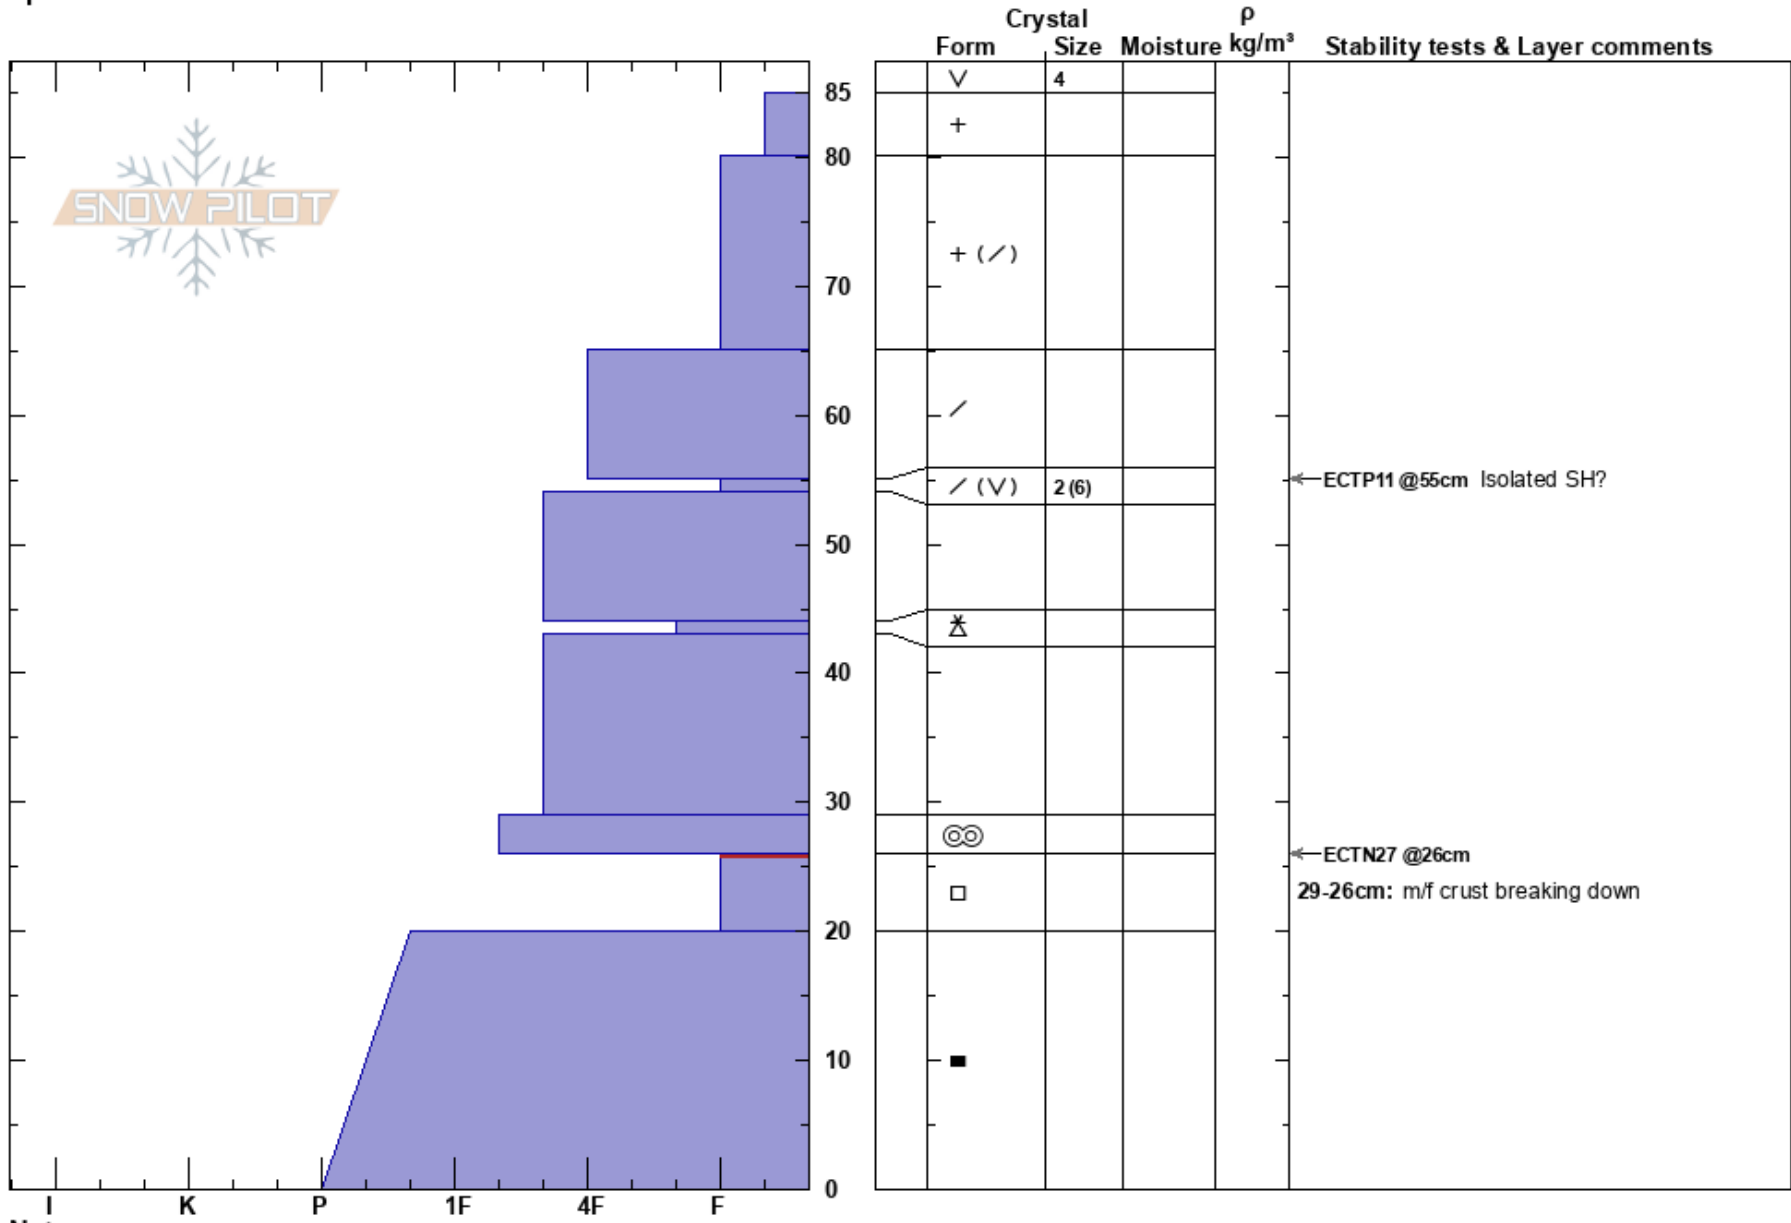

10420 NE
 Wasatch Range
 UT
 Elevation: 10347 ft
 Aspect: NE
 Specifics:

Bo Torrey
 11/26/2023 - 11:40am
 Co-ord: 40.60057N, -111.55871W
 Slope Angle: 27°
 Wind Loading: no

Stability: Good
 Air Temperature:
 Sky Cover: X
 Precipitation: NO
 Wind: SE Calm

HS: 85
 PF: 85
 PS: 25
 29-26cm: m/f crust breaking down
 26-20cm: Problematic layer

Layer Notes:

Notes: Valley inversion. Clouds deck ~8000' in am. General clearing through the day.