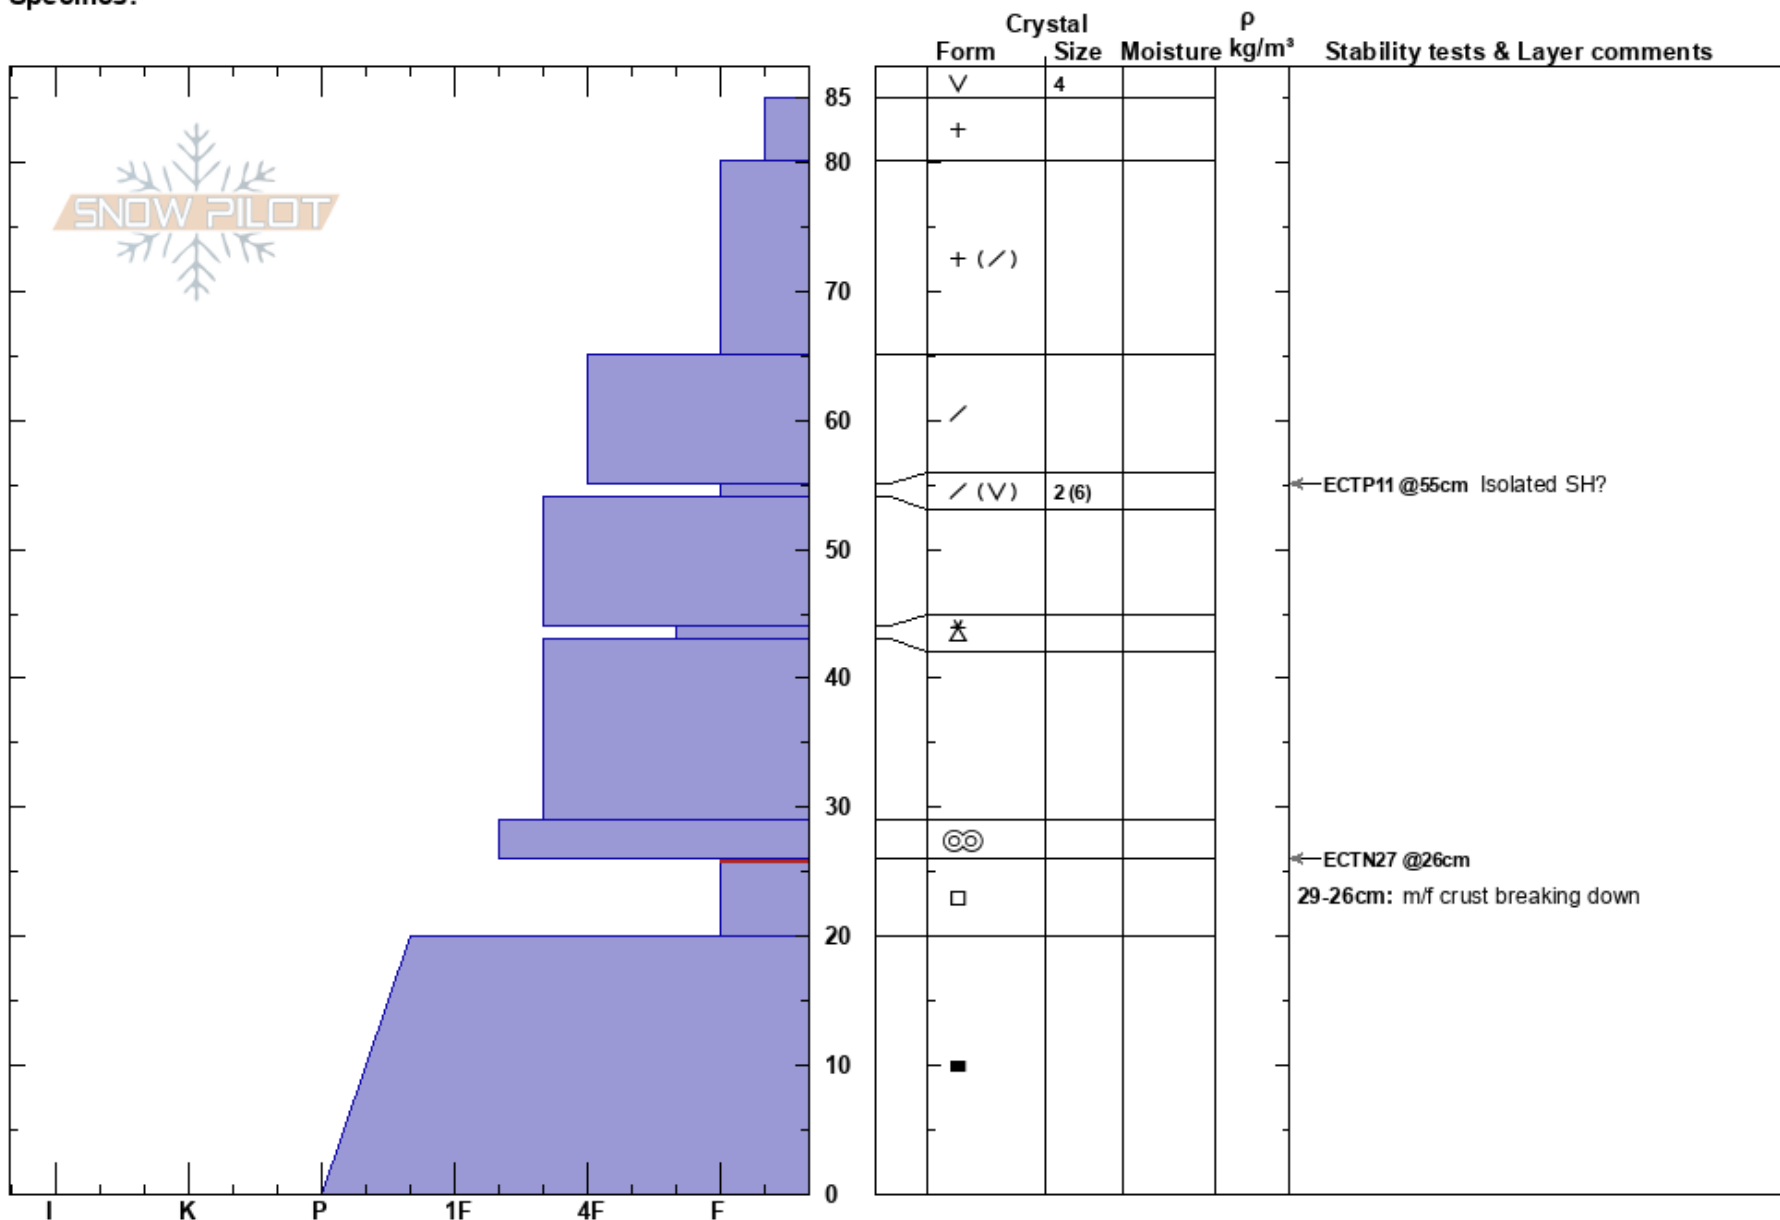

10420 NE
 Wasatch Range
 UT
 Elevation: 10347 ft
 Aspect: NE
 Specifics:

Bo Torrey
 11/26/2023 - 11:40am
 Co-ord: 40.60057N, -111.55871W
 Slope Angle: 27°
 Wind Loading: no

Stability: Good
 Air Temperature:
 Sky Cover: X
 Precipitation: NO
 Wind: SE Calm

HS: 85
 PF: 85
 PS: 25
 Layer Notes:
 29-26cm: m/f crust breaking down
 26-20cm: Problematic layer

Notes: Valley inversion. Clouds deck ~8000' in am. General clearing through the day.