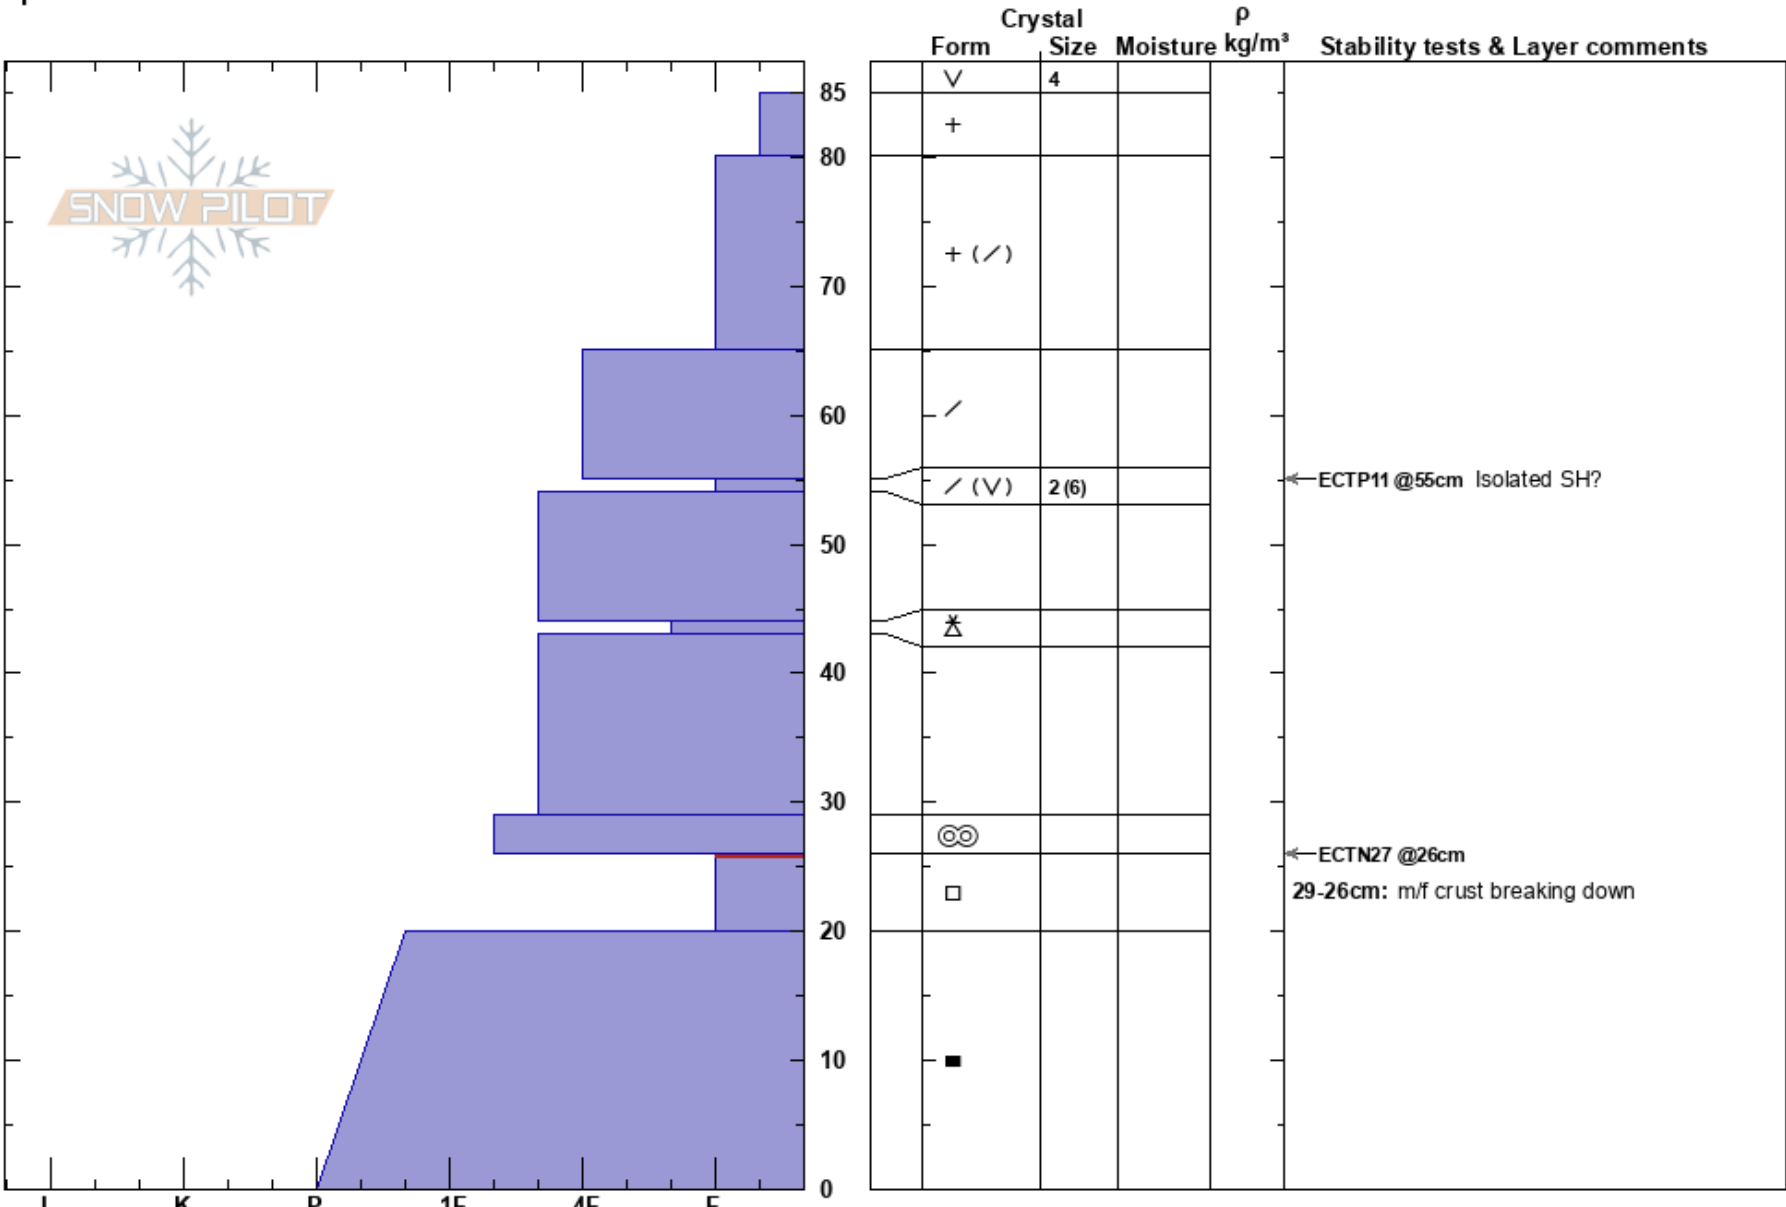

10420 NE
 Wasatch Range
 UT
 Elevation: 10347 ft
 Aspect: NE
 Specifics:

Bo Torrey
 11/26/2023 - 11:40am
 Co-ord: 40.60057N, -111.55871W
 Slope Angle: 27°
 Wind Loading: no

Stability: Good
 Air Temperature:
 Sky Cover: X
 Precipitation: NO
 Wind: SE Calm

HS: 85
 PF: 85
 PS: 25
 29-26cm: m/f crust breaking down
 26-20cm: Problematic layer

Layer Notes:

Notes: Valley inversion. Clouds deck ~8000' in am. General clearing through the day.