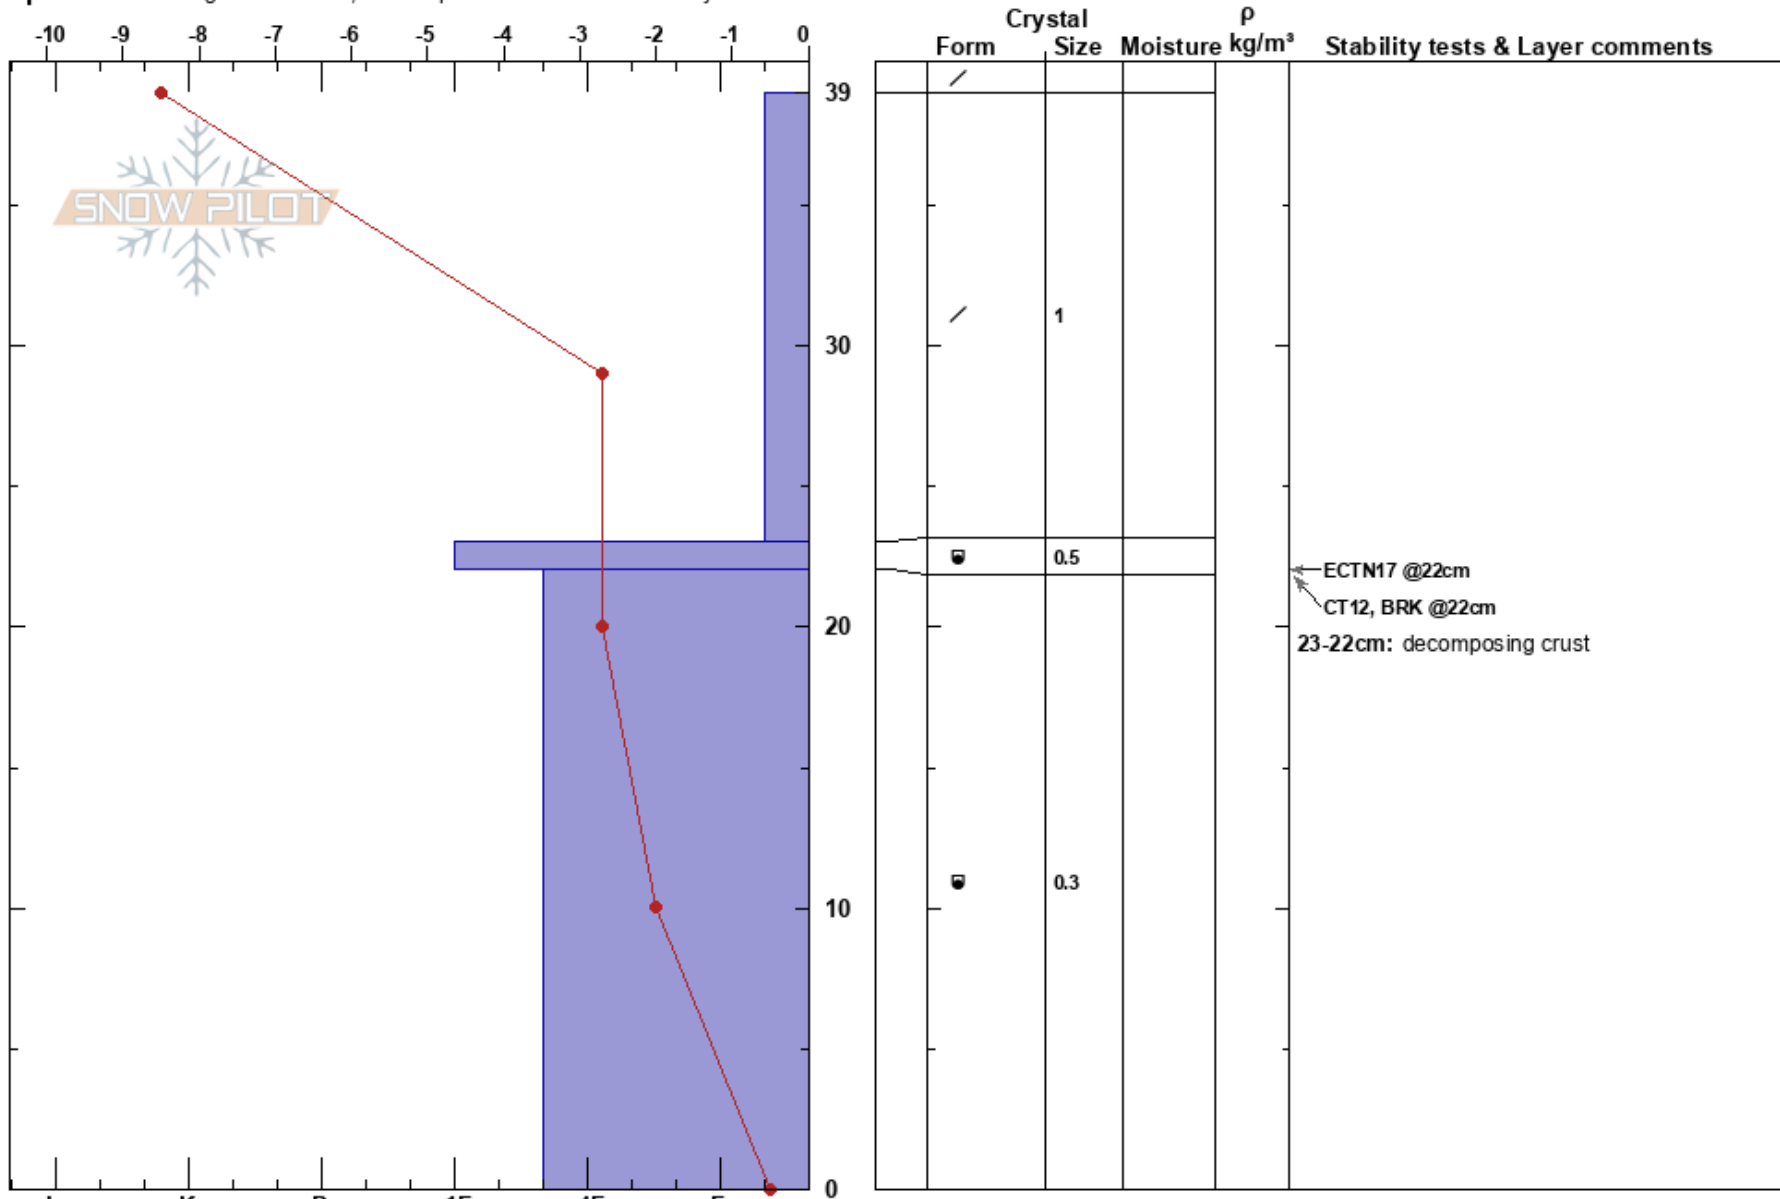

Dollie's Last Dance  
 Central Wasatch  
 UT  
 Elevation: 9280 ft  
 Aspect: E

Kyle Donnelly  
 11/26/2023 - 1:10pm  
 Co-ord: 40.61239N, -111.60246W  
 Slope Angle: 38°  
 Wind Loading: no

Stability:  
 Air Temperature: -9.6°C  
 Sky Cover: CLR  
 Precipitation: NO  
 Wind: Calm

HS: 39  
 PF: 35  
 PS: 20  
 23-22cm: decomposing crust  
 23-22cm: Problematic layer

Specifics: Pit dug in a Ski Area; Pit is representative of backcountry

Notes: Rocky, unlevel base present in pit. Intermittent basil ice present. Bottom of pit is damp. Yannick Montgomery also present.