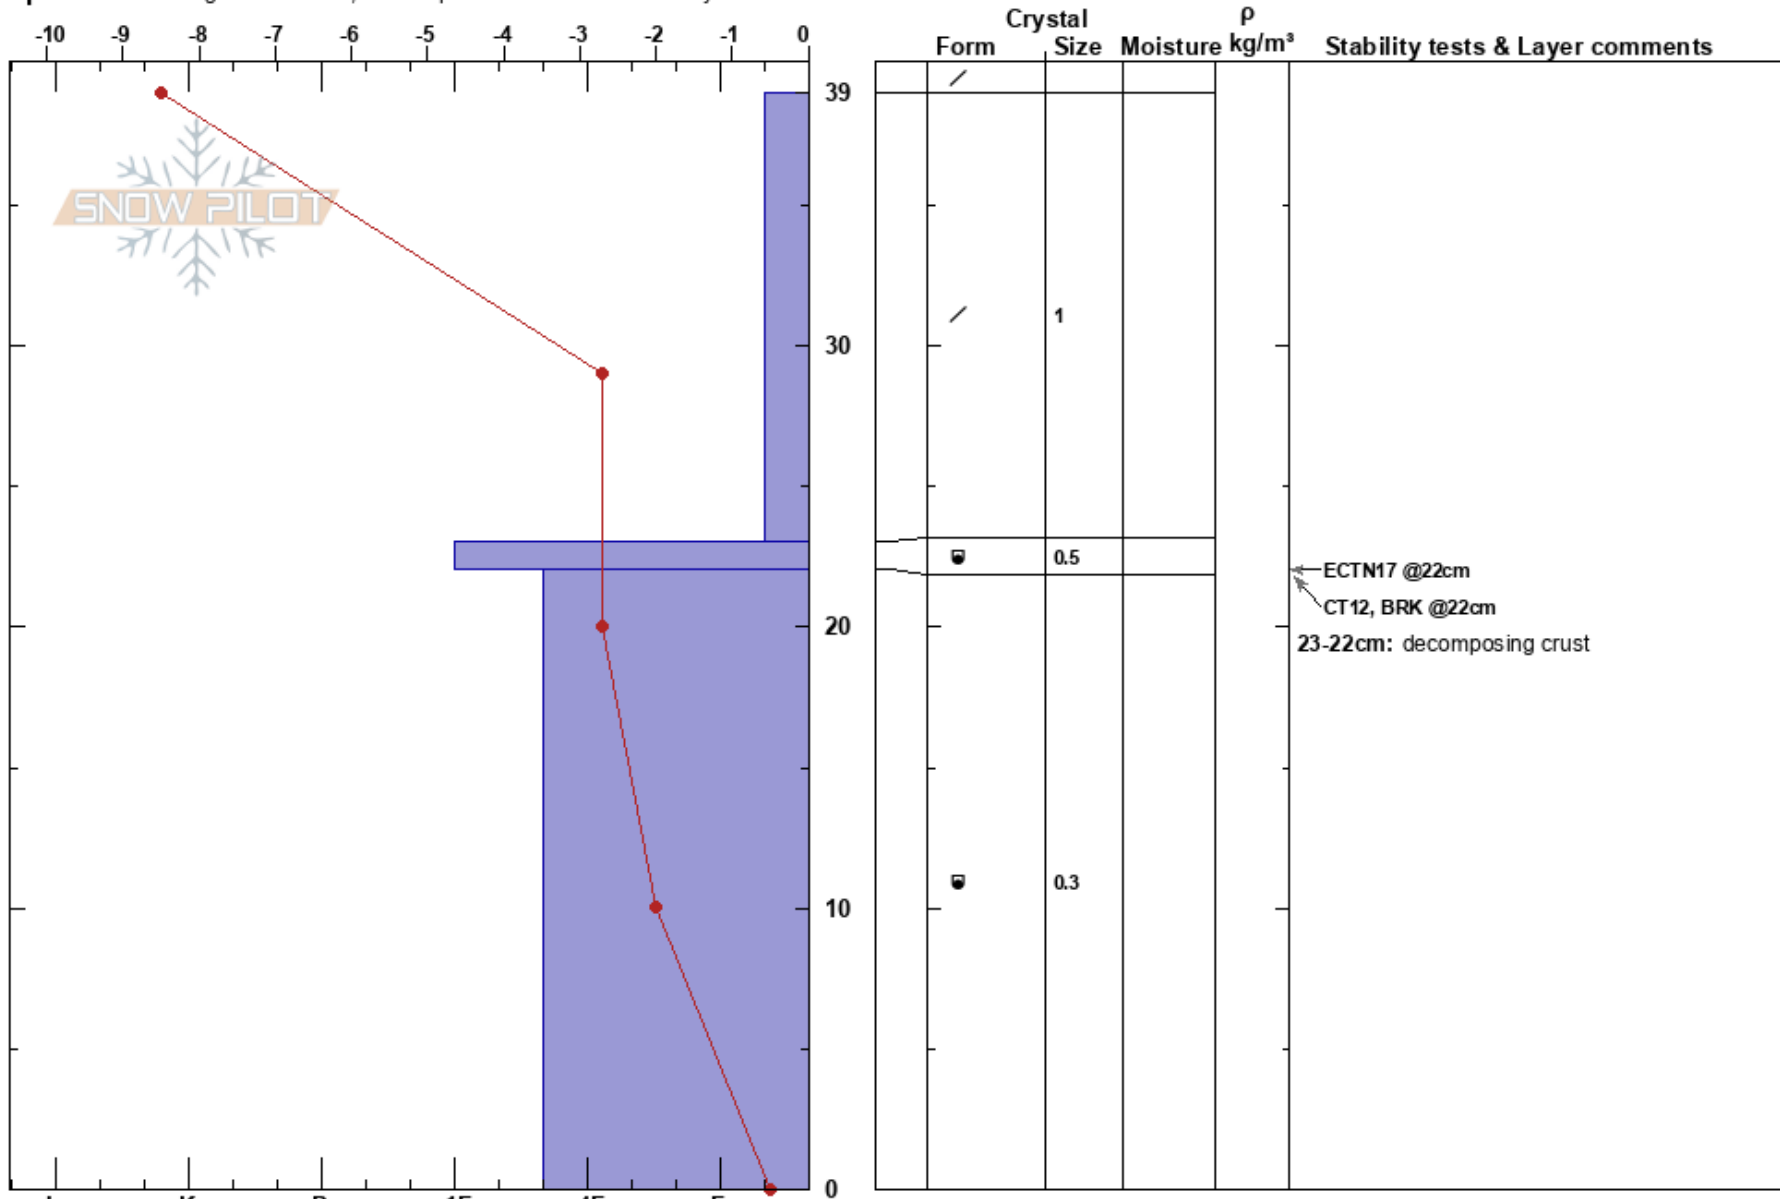

Dollie's Last Dance
 Central Wasatch
 UT
 Elevation: 9280 ft
 Aspect: E

Kyle Donnelly
 11/26/2023 - 1:10pm
 Co-ord: 40.61239N, -111.60246W
 Slope Angle: 38°
 Wind Loading: no

Stability:
 Air Temperature: -9.6°C
 Sky Cover: CLR
 Precipitation: NO
 Wind: Calm

HS: 39
 PF: 35
 PS: 20
 23-22cm: decomposing crust
 23-22cm: Problematic layer

Specifics: Pit dug in a Ski Area; Pit is representative of backcountry

Notes: Rocky, unlevel base present in pit. Intermittent basil ice present. Bottom of pit is damp. Yannick Montgomery also present.