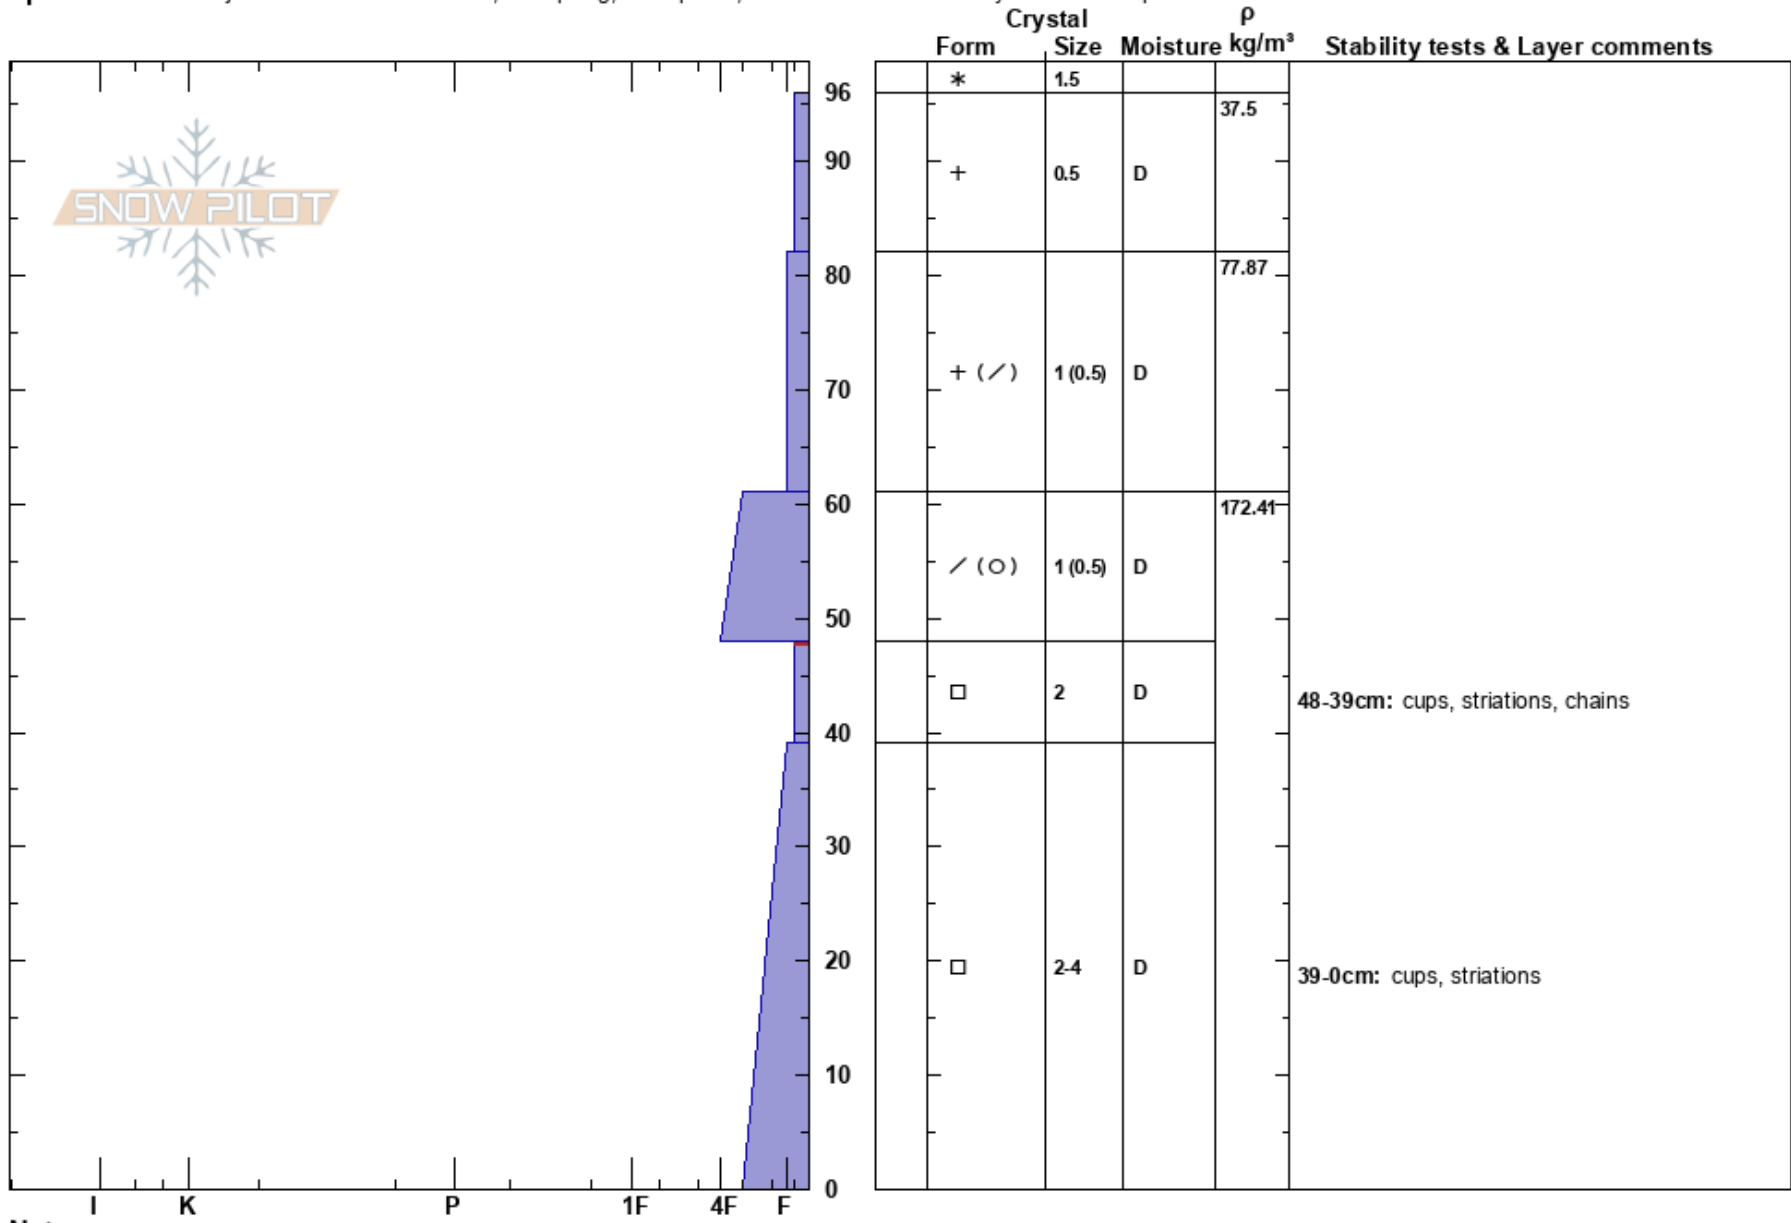

The Fridge
 Raggeds
 CO
 Elevation: 11294 ft
 Aspect: 40°

Dylan Craaybeek
 11/26/2023 - 9:40am
 Co-ord: 13S 310215E 4322753N
 Slope Angle: 35°
 Wind Loading:

Stability: Very Poor
 Air Temperature:
 Sky Cover: CLR
 Precipitation: NO
 Wind: Calm

HS:96
 PF: 90
 PS: 45
 Layer Notes:
 48-39cm: cups, striations, chains
 48-39cm: Problematic layer
 39-0cm: cups, striations

Specifics: Pit is adjacent to avalanche: crown; Collapsing, widespread; Recent avalanche activity on similar slopes

Notes: Pit dug near the crown of a human-triggered avalanche that caught multiple people the day prior. 1.26 inches of SWE make up the slab.